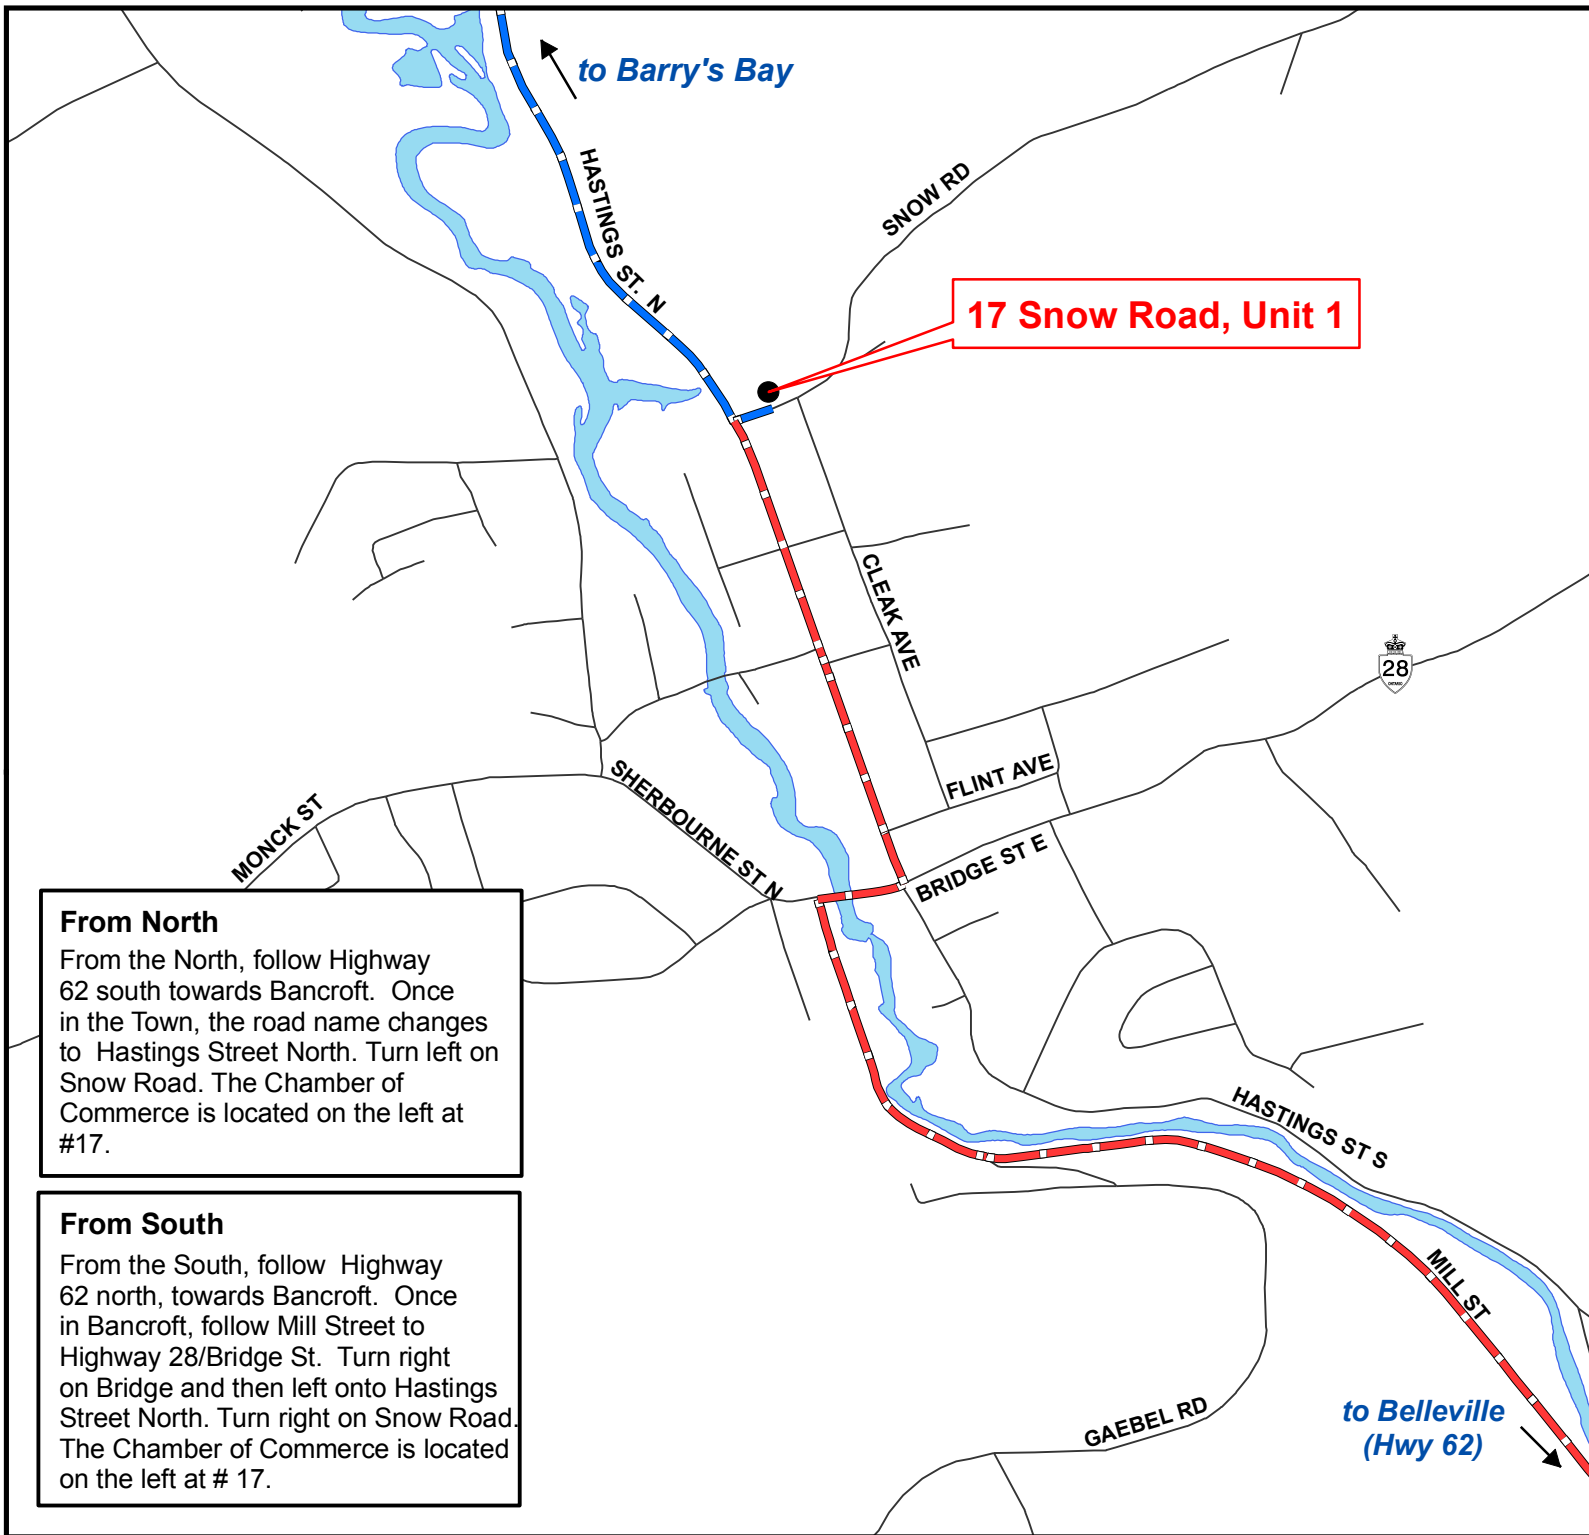

**Directions to
Bancroft & District
Chamber of Commerce
17 Snow Road, Unit 1
Bancroft**

613-332-1513

 From South
 From North

0 125 250 500
Metres

Producer: County of Hastings
Planning & Development Dept.
Date: May 2009

Reference: Produced by the
County of Hastings. The
County of Hastings
disclaims all responsibility for
errors, omissions or
inaccuracies in this publication.

17 Snow Road, Unit 1

From North
From the North, follow Highway 62 south towards Bancroft. Once in the Town, the road name changes to Hastings Street North. Turn left on Snow Road. The Chamber of Commerce is located on the left at #17.

From South
From the South, follow Highway 62 north, towards Bancroft. Once in Bancroft, follow Mill Street to Highway 28/Bridge St. Turn right on Bridge and then left onto Hastings Street North. Turn right on Snow Road. The Chamber of Commerce is located on the left at # 17.