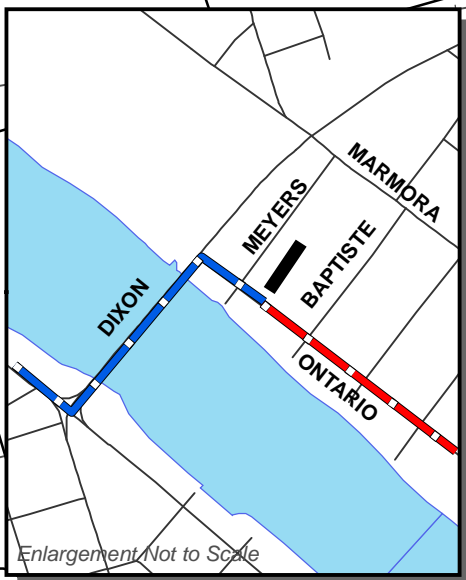

Hastings County Housing Branch

Directions to Seniors Units

Riverview Residence
139 Ontario Street,
Trenton

From Highway 401
Exit Highway 401 at ramp 525 and travel south on Highway 33. Continue south on Front Street to the intersection with Dixon Drive. At Dixon turn east, go across the bridge to Ontario Street. Turn south and travel to #139.

From Dundas Street East
Follow Dundas Street to Ontario Street, turn north, follow to #139.

Enlargement Not to Scale

139 Ontario St.

- From HWY 401
- From Dundas Street

Data Source: ODGE, MPAC & The County of Hastings
Reference: Produced by the County of Hastings with Data supplied under License by Members of the Ontario GeoSpatial Data Exchange. The County of Hastings disclaims all responsibility for errors, omissions or inaccuracies in this publication.
Producer: County of Hastings Planning Department
Date: January 2011
Projection: NAD 1983 UTM Zone 18