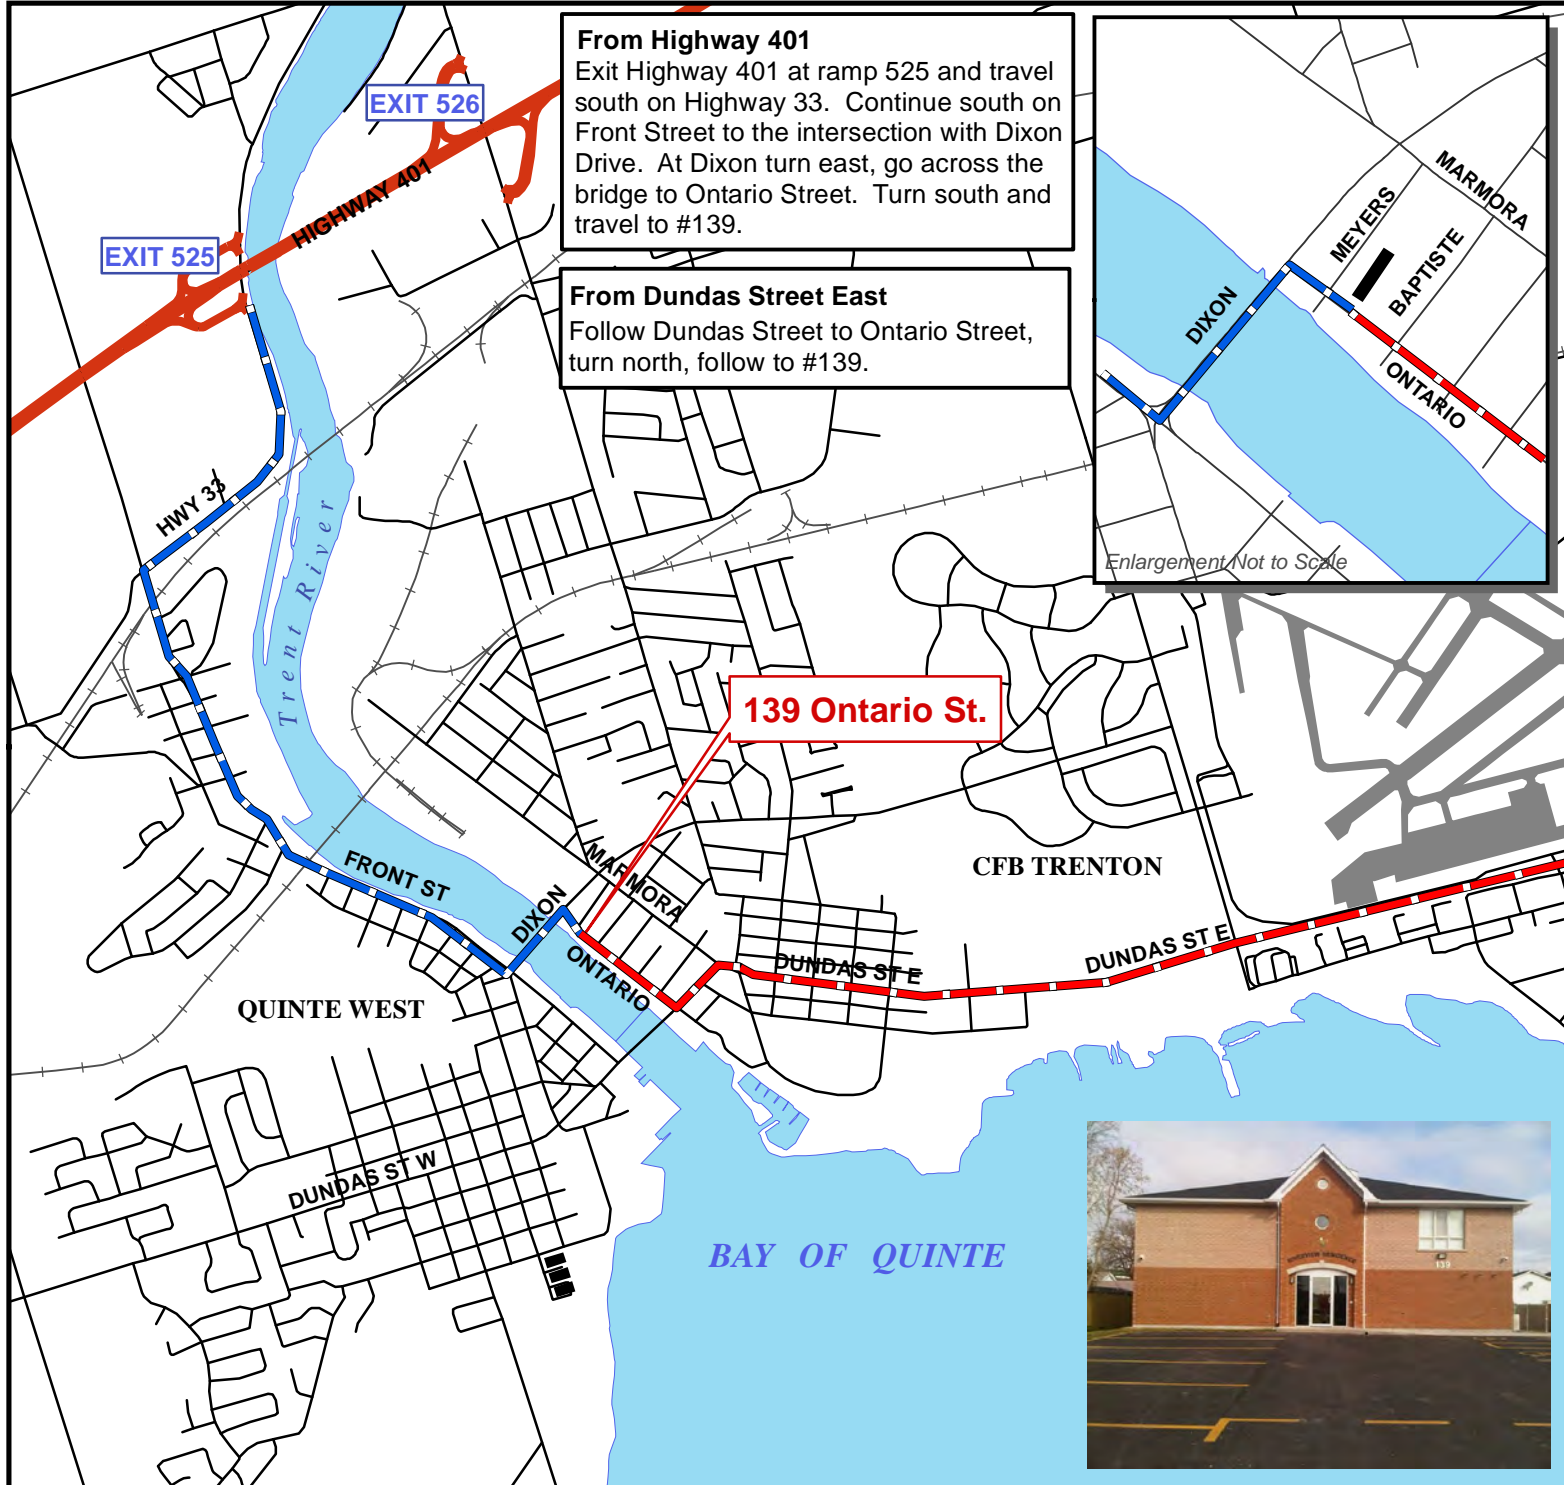

Hastings County Housing Branch

Directions to Seniors Units

Riverview Residence
139 Ontario Street,
Trenton

From Highway 401
Exit Highway 401 at ramp 525 and travel south on Highway 33. Continue south on Front Street to the intersection with Dixon Drive. At Dixon turn east, go across the bridge to Ontario Street. Turn south and travel to #139.

From Dundas Street East
Follow Dundas Street to Ontario Street, turn north, follow to #139.

Enlargement Not to Scale

139 Ontario St.

- From HWY 401
- From Dundas Street

Data Source: ODGE, MPAC & The County of Hastings
Reference: Produced by the County of Hastings with Data supplied under License by Members of the Ontario GeoSpatial Data Exchange. The County of Hastings disclaims all responsibility for errors, omissions or inaccuracies in this publication.
Producer: County of Hastings Planning Department
Date: January 2011
Projection: NAD 1983 UTM Zone 18