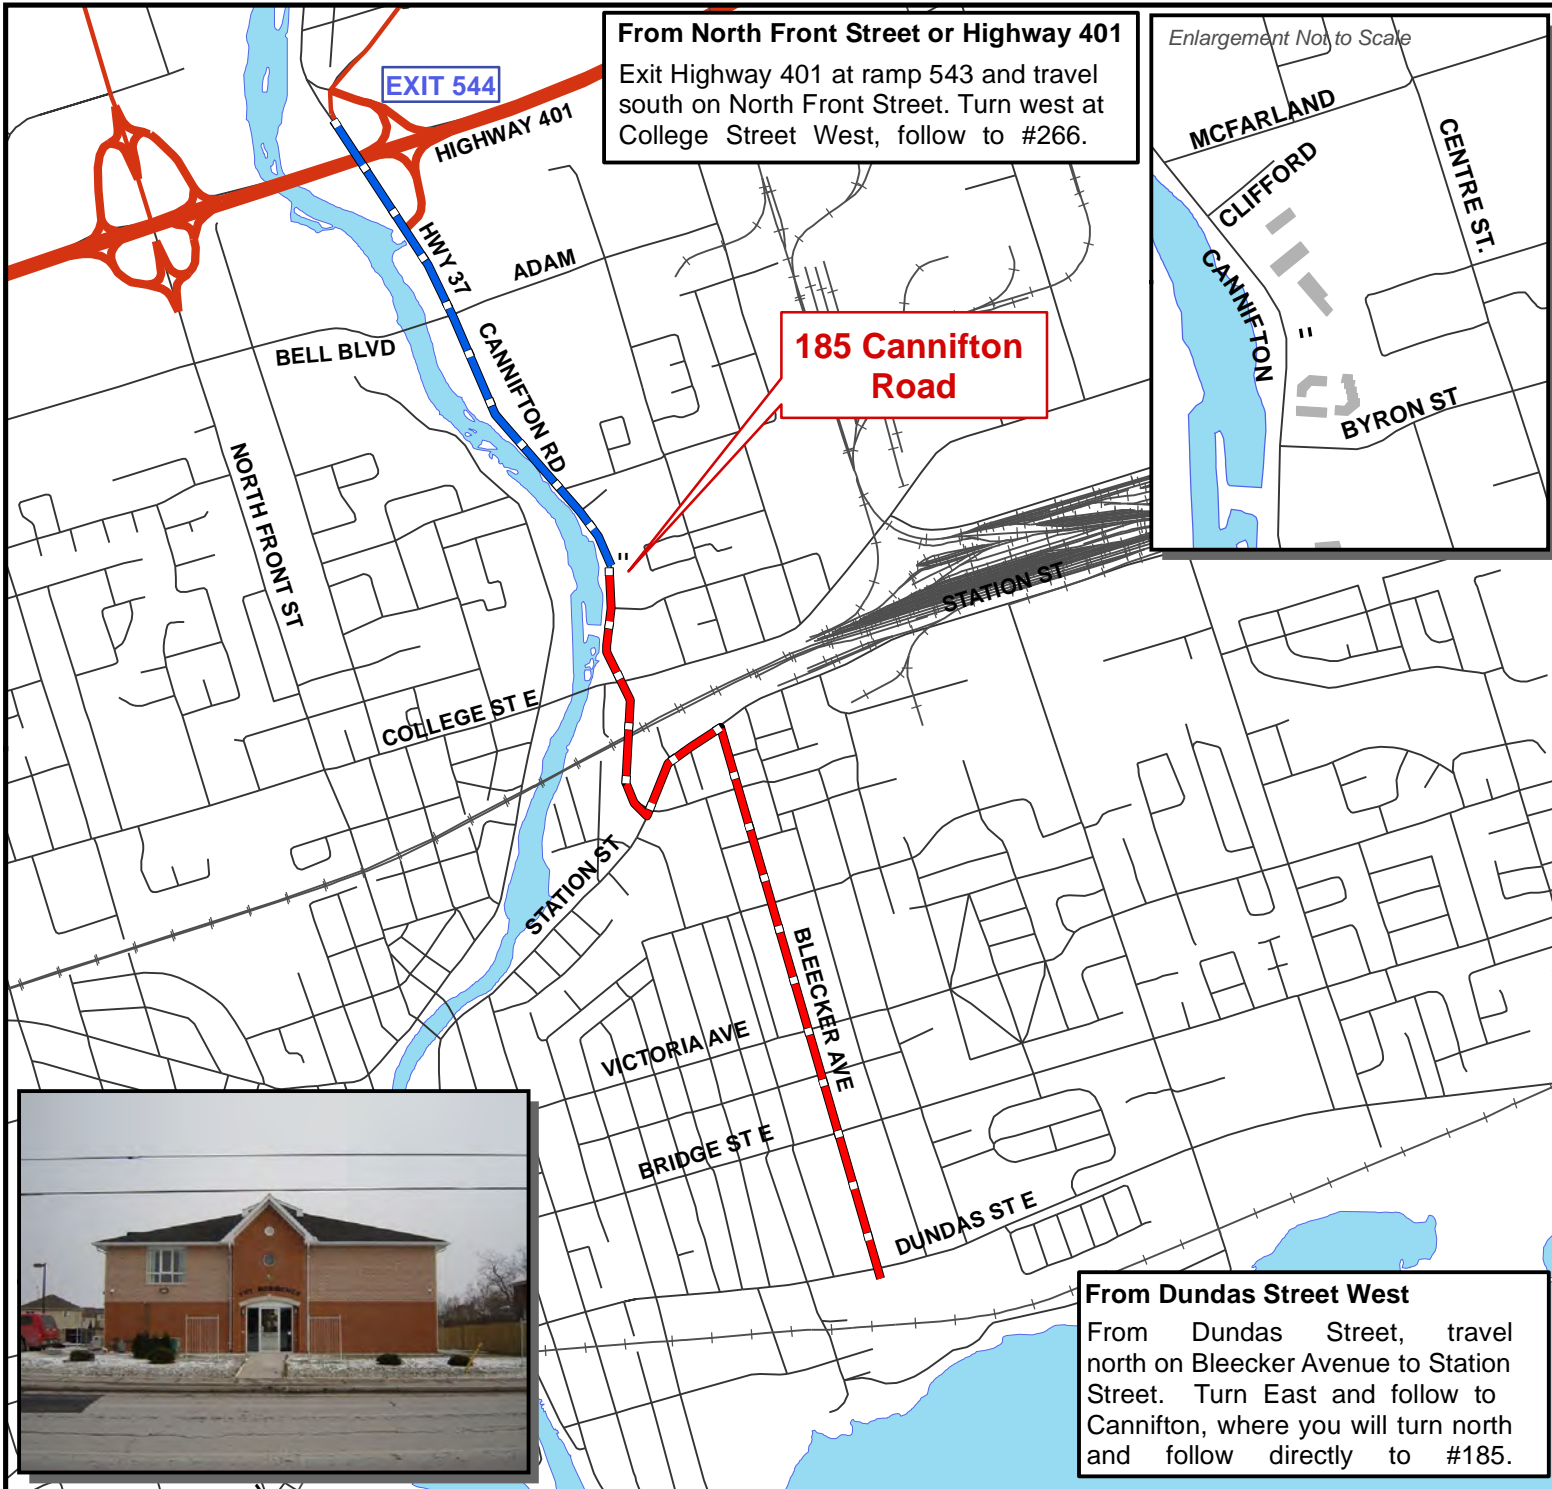

From North Front Street or Highway 401

Exit Highway 401 at ramp 543 and travel south on North Front Street. Turn west at College Street West, follow to #266.

Enlargement Not to Scale

185 Cannifton Road

**Hastings County
Housing Branch**

**Directions to
Seniors Units at**

**Fry Residence
185 Cannifton Road,
Belleville**

- From Dundas Street
- From HWY 62 or HWY 401

From Dundas Street West

From Dundas Street, travel north on Blecker Avenue to Station Street. Turn East and follow to Cannifton, where you will turn north and follow directly to #185.