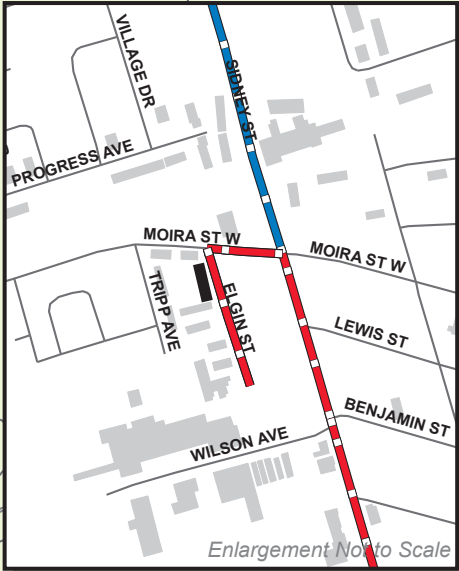

From North Front Street or Highway 401
 Exit Highway 401 at ramp 543 and travel south on North Front Street. At Bell Boulevard turn west and follow to Sidney Street. Follow to Moira Street West and turn west, then turn south onto Elgin Street.

From Dundas Street West
 Follow Dundas Street to Sidney Street and turn north, then turn west at Moira Street West, and then south on Elgin Street.

2-52 Elgin St.

**Hastings County
 Housing Branch**

**Directions to
 Family Units at**

**2-52
 Elgin Street,
 Belleville**

- From HWY 62 or HWY 401
- From Dundas Street

Data Source: ODGE, MPAC & The County of Hastings
 Reference: Produced by the County of Hastings with Data supplied under License by Members of the Ontario GeoSpatial Data Exchange. The County of Hastings disclaims all responsibility for errors, omissions or inaccuracies in this publication.
 Producer: County of Hastings Planning Department
 Date: January 2006
 Projection: NAD 1983 UTM Zone 18