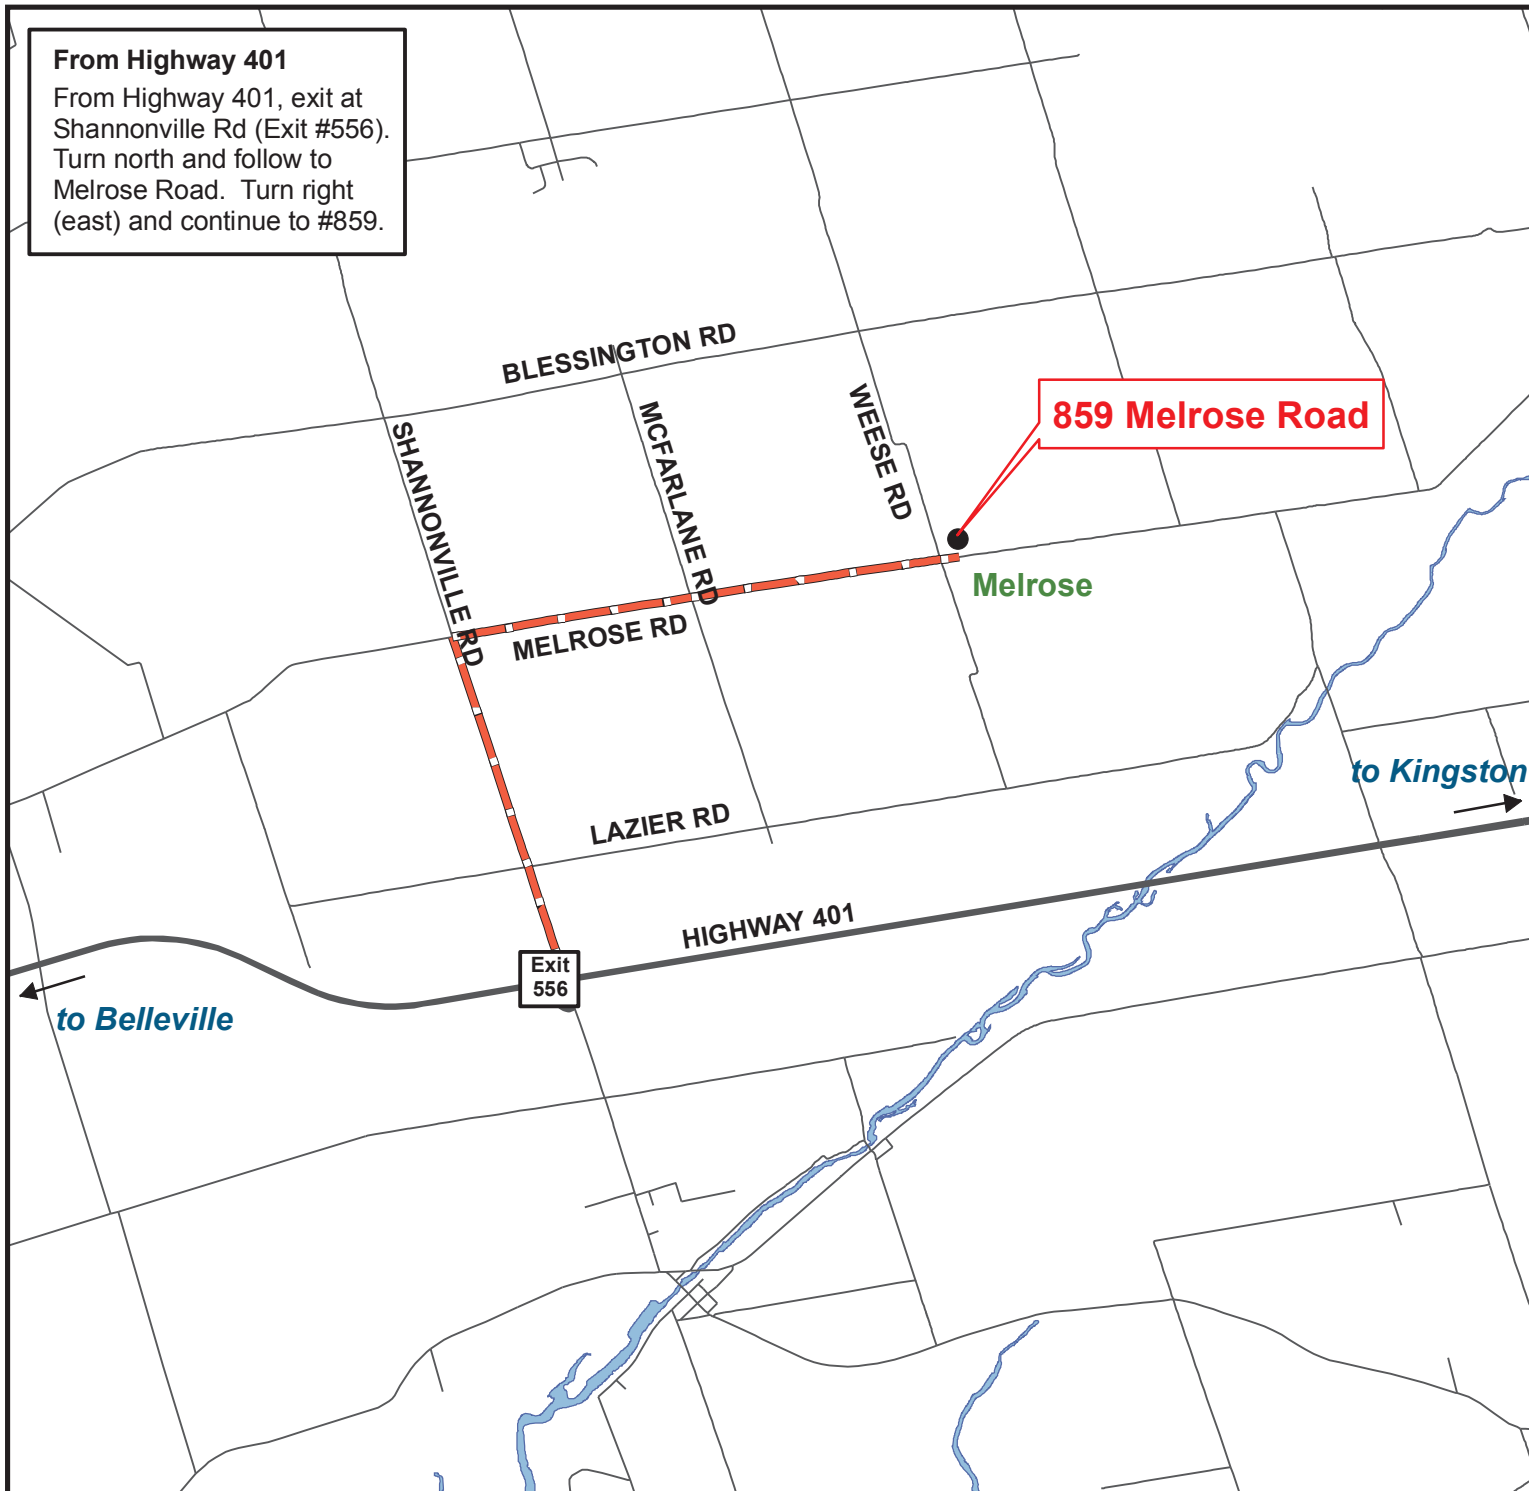

From Highway 401

From Highway 401, exit at Shannonville Rd (Exit #556). Turn north and follow to Melrose Road. Turn right (east) and continue to #859.

**Tyendinaga Township
859 Melrose Road**

613-396-1944

 From Highway 401

0 0.250.5 1 1.5

Miles

0 0.5 1 2 3

Kilometres

Data Source: ODGE, MPAC & The County of Hastings
Reference: Produced by the County of Hastings with Data supplied under License by Members of the Ontario GeoSpatial Data Exchange. The County of Hastings disclaims all responsibility for errors, omissions or inaccuracies in this publication.

Producer: County of Hastings
Planning Department
Date: July 2005
Projection: NAD 1983 UTM
Zone 18