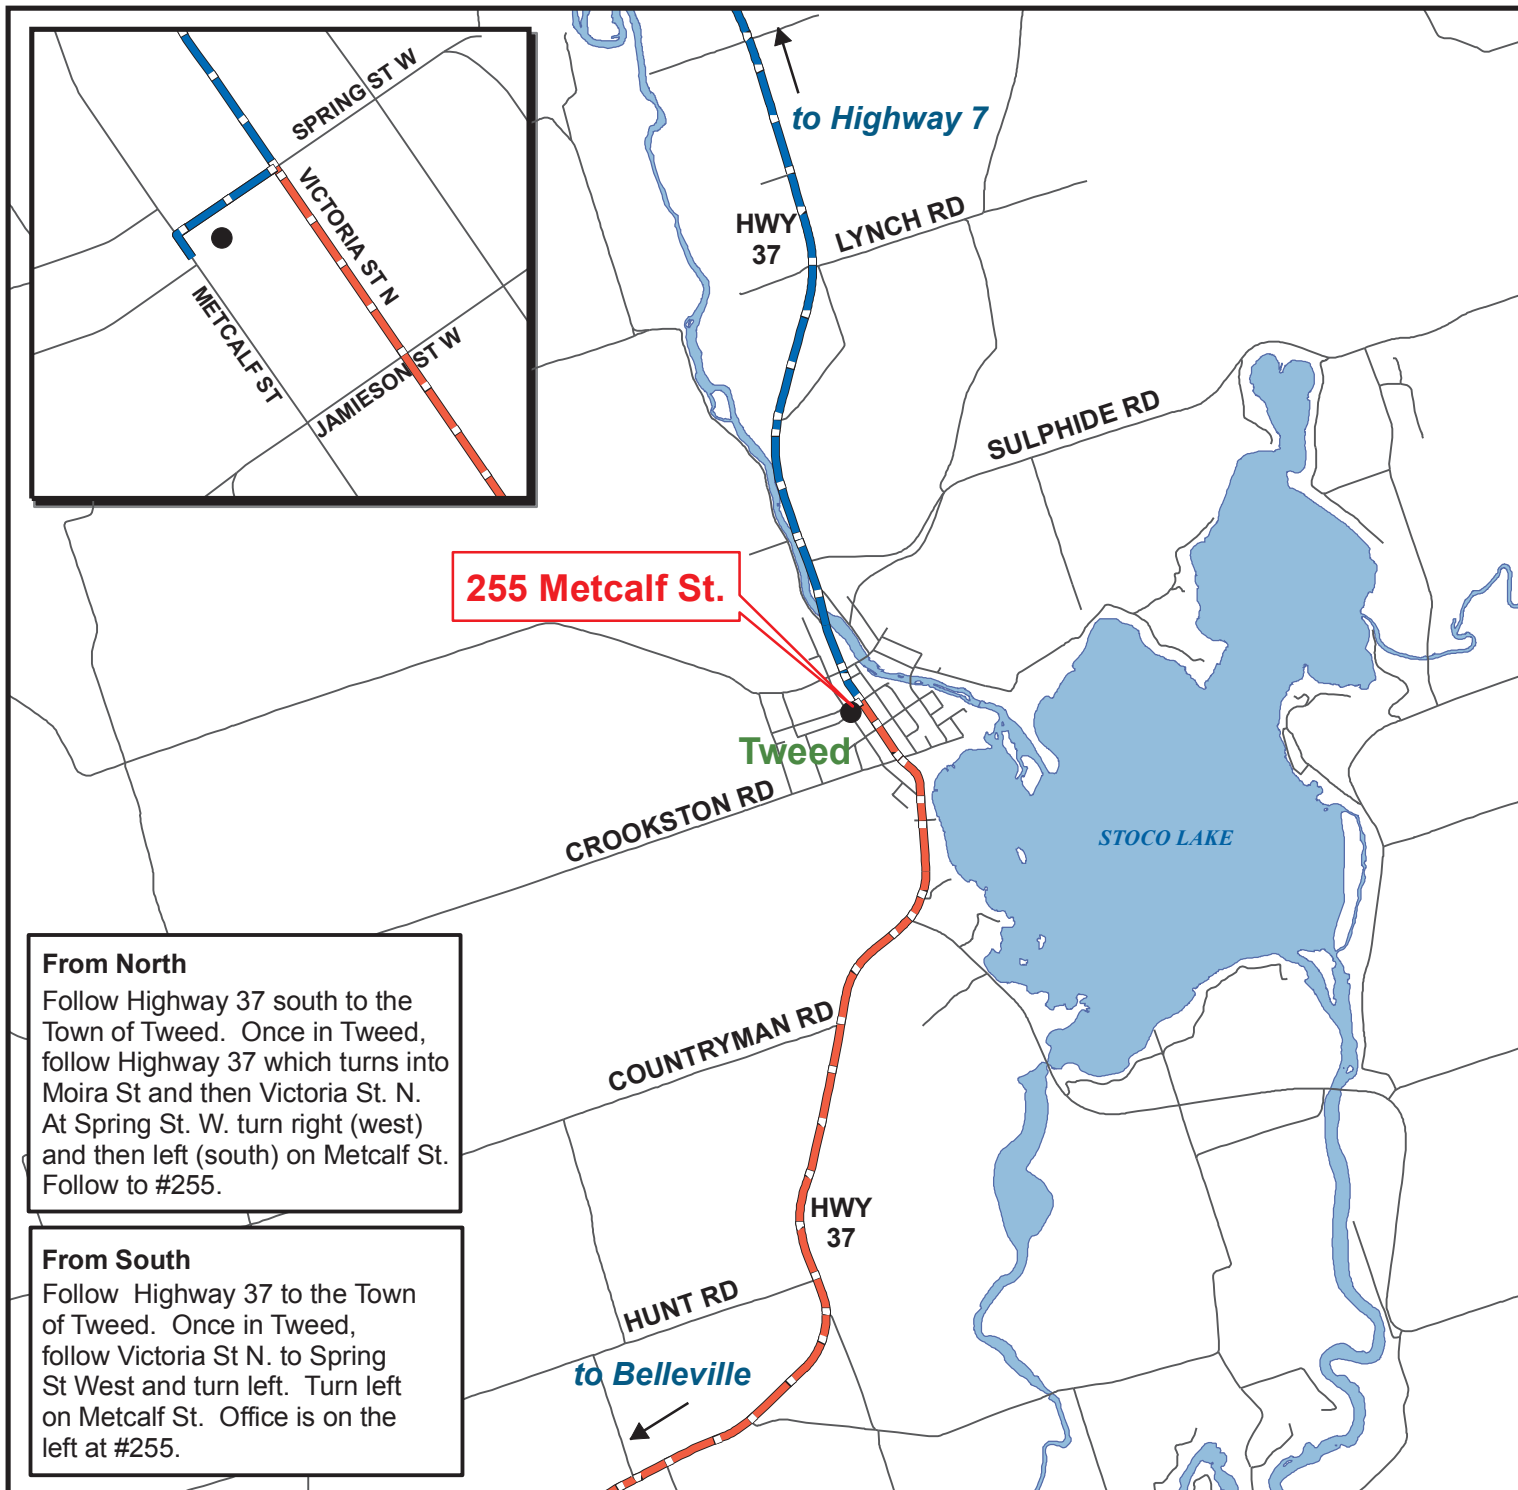

**Tweed
255 Metcalf Street
Tweed, Ontario**

613-478-2535

 From North

 From South

0 0.25 0.5 1

Miles

0 0.5 1 2

Kilometres

Data Source: ODGE, MPAC & The County of Hastings
Reference: Produced by the County of Hastings with Data supplied under License by Members of the Ontario GeoSpatial Data Exchange. The County of Hastings disclaims all responsibility for errors, omissions or inaccuracies in this publication.

Producer: County of Hastings
Planning Department
Date: July 2005
Projection: NAD 1983 UTM
Zone 18

From North
Follow Highway 37 south to the Town of Tweed. Once in Tweed, follow Highway 37 which turns into Moira St and then Victoria St. N. At Spring St. W. turn right (west) and then left (south) on Metcalf St. Follow to #255.

From South
Follow Highway 37 to the Town of Tweed. Once in Tweed, follow Victoria St. N. to Spring St West and turn left. Turn left on Metcalf St. Office is on the left at #255.