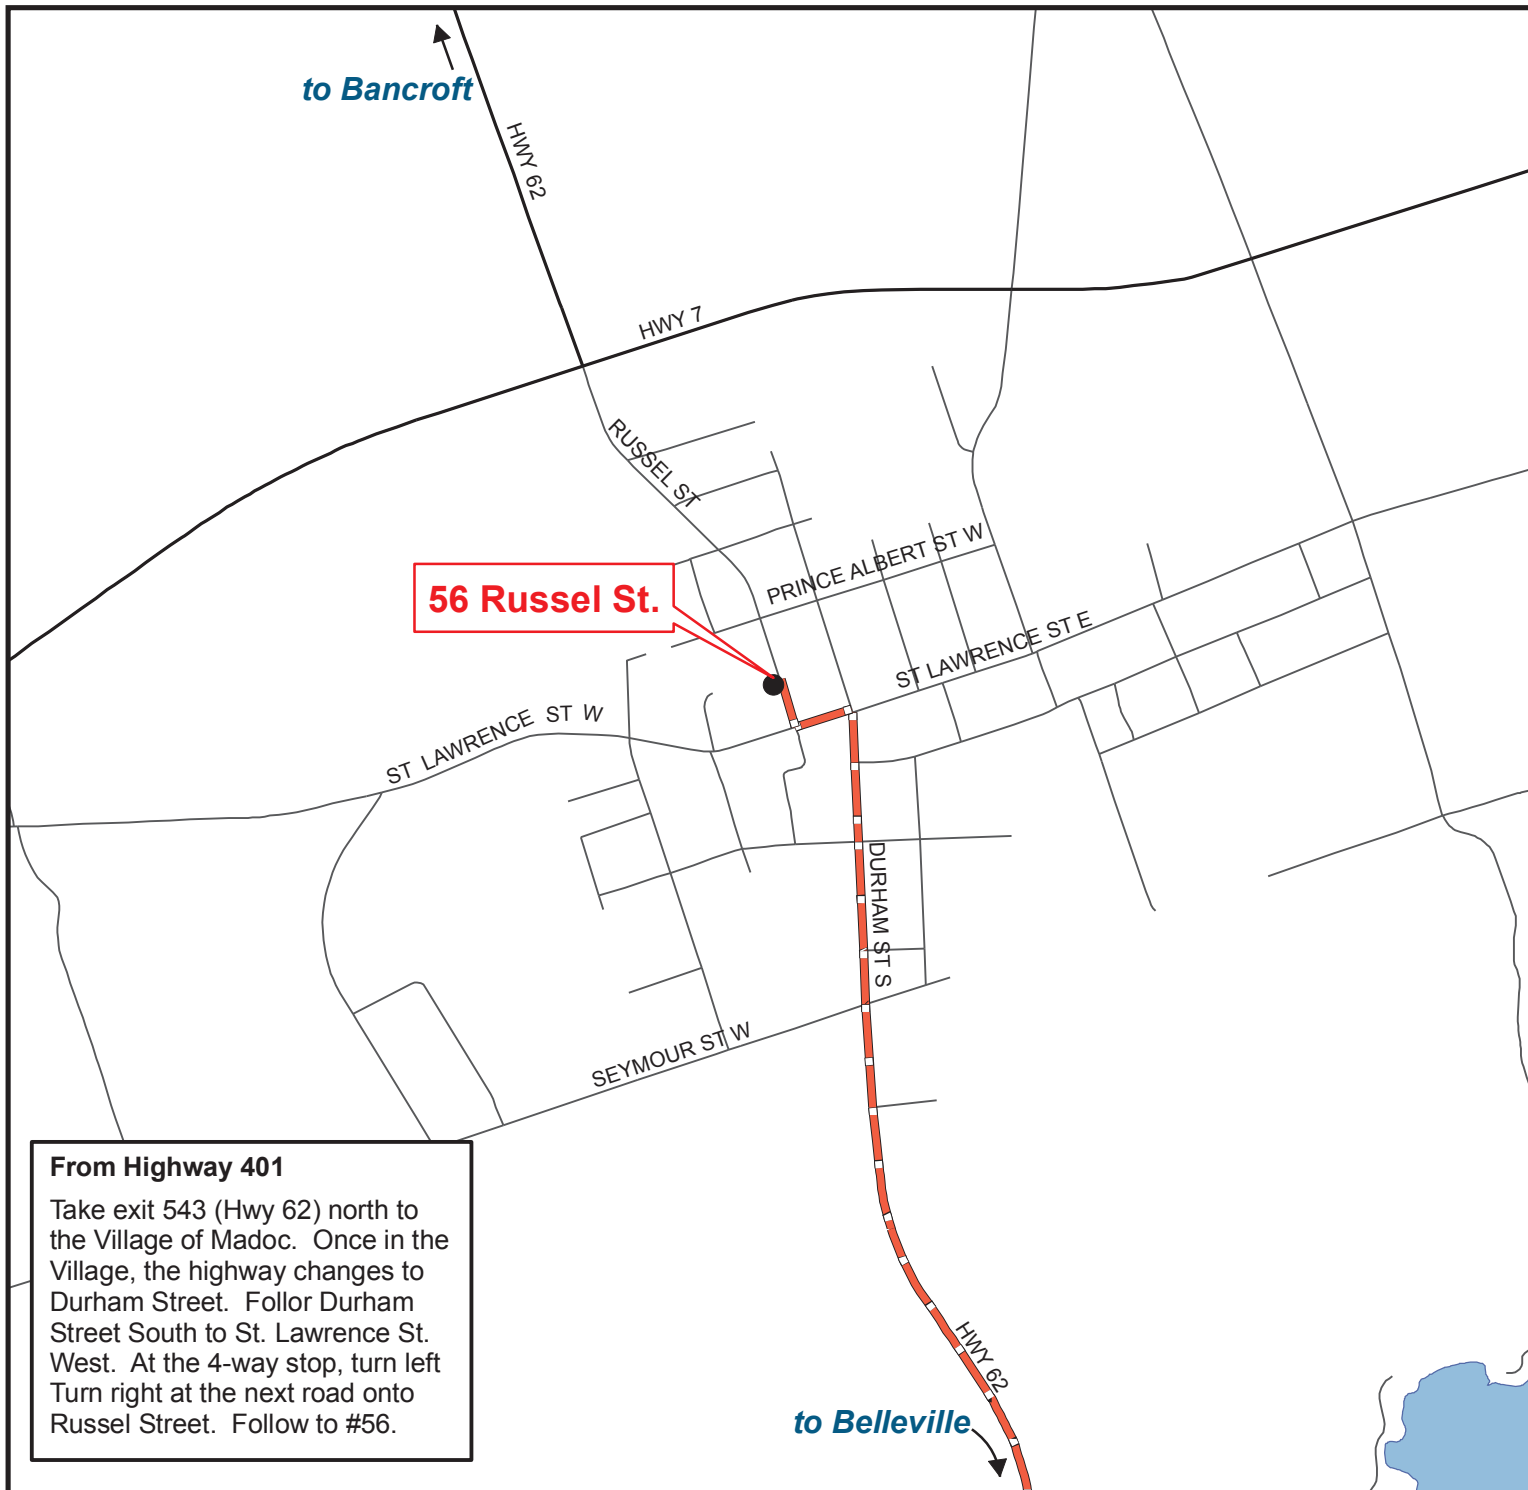

Directions to Madoc Village Ontario Works Office

56 Russel St.
613-473-5258

 From Hwy 401

Data Source: ODGE, MPAC & The County of Hastings
Reference: Produced by the County of Hastings with Data supplied under License by Members of the Ontario GeoSpatial Data Exchange.
The County of Hastings disclaims all responsibility for errors, omissions or inaccuracies in this publication.

Producer: County of Hastings
Planning Department
Date: July 2005
Projection: NAD 1983 UTM
Zone 18

56 Russel St.

From Highway 401
Take exit 543 (Hwy 62) north to the Village of Madoc. Once in the Village, the highway changes to Durham Street. Follow Durham Street South to St. Lawrence St. West. At the 4-way stop, turn left. Turn right at the next road onto Russel Street. Follow to #56.

to Belleville