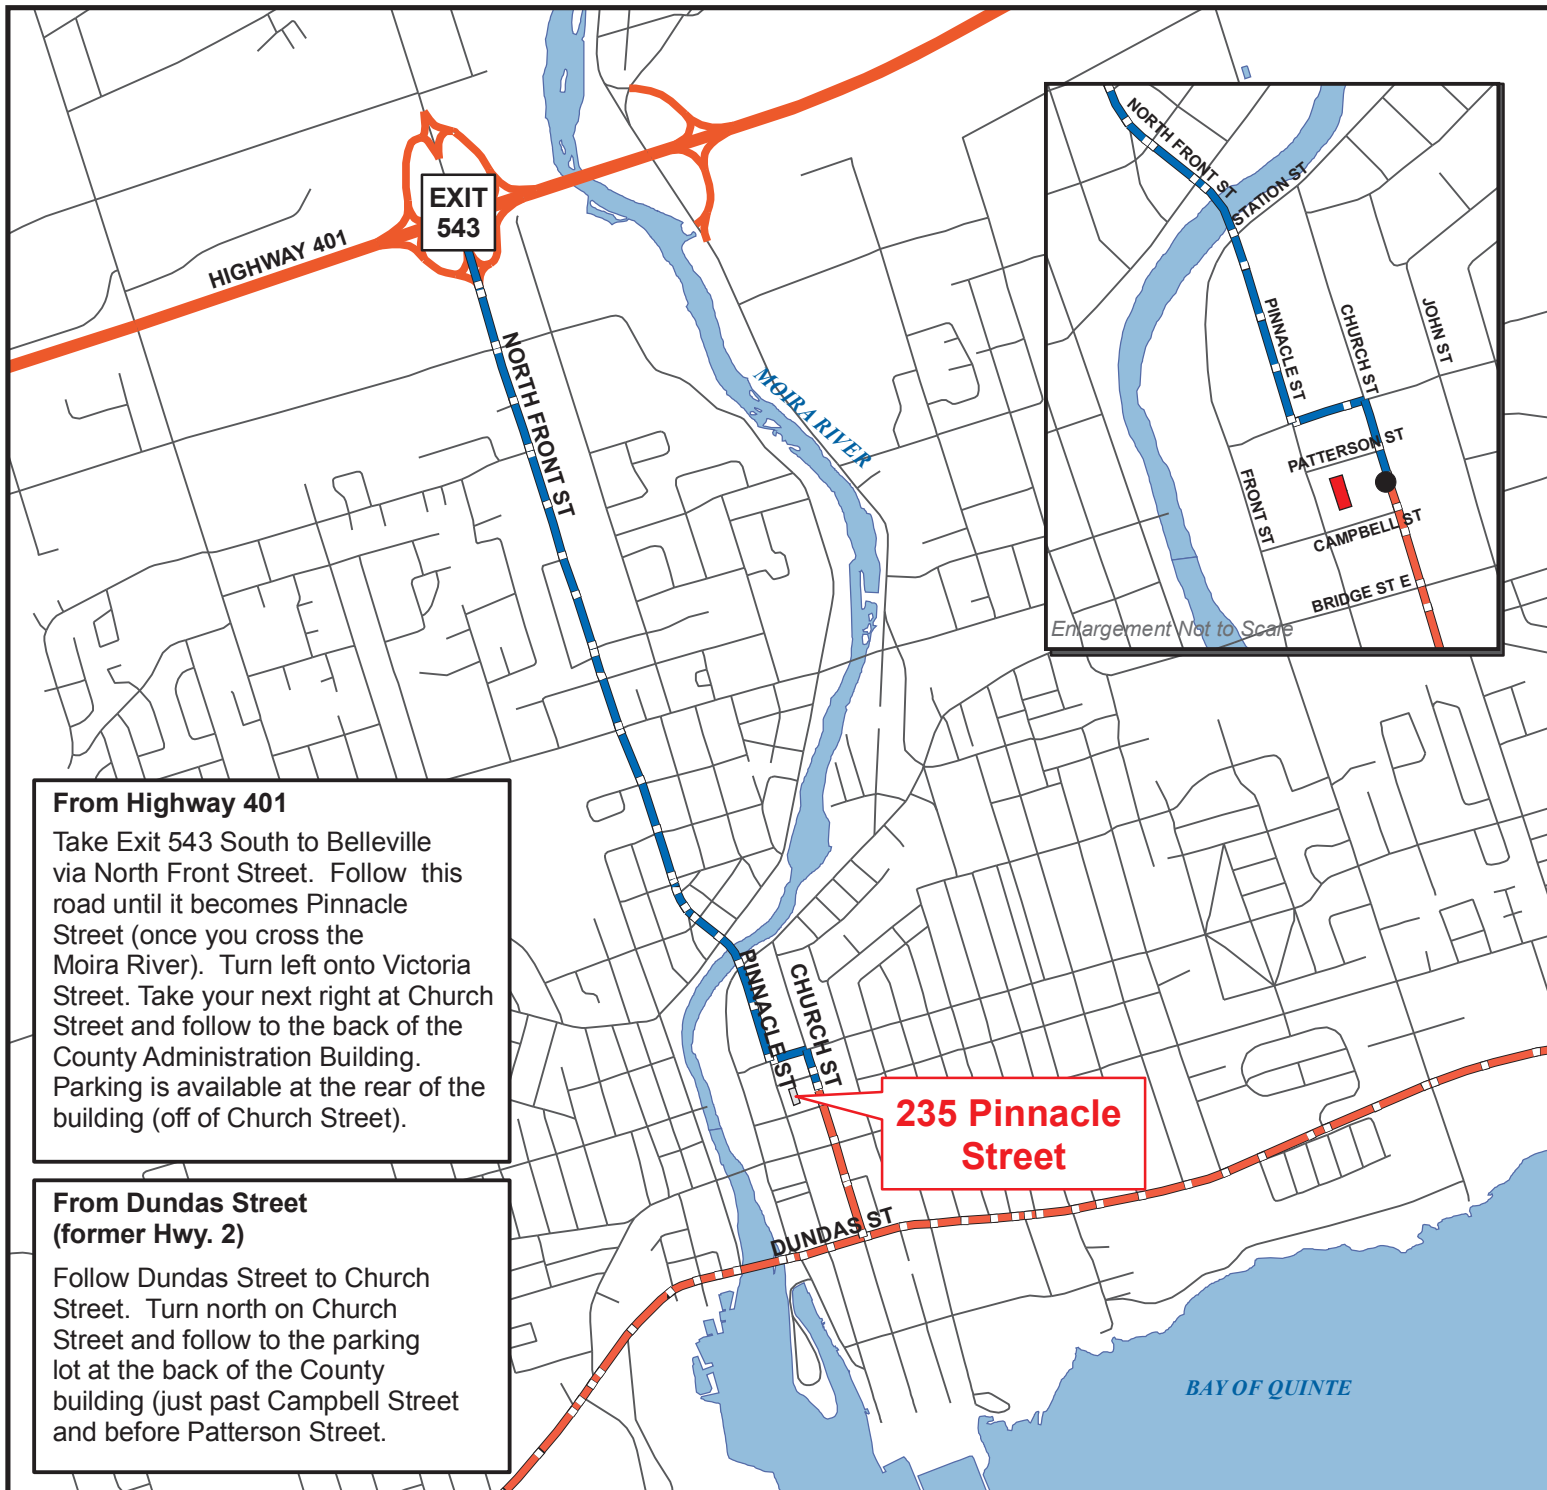

Directions to Belleville Ontario Works Office

235 Pinnacle Street
613-966-8032

-  From Hwy 401
-  From Dundas St (Hwy 2)

0 0.25 0.5

Miles

0 0.5 1

Kilometres

Data Source: ODGE, MPAC & The County of Hastings
Reference: Produced by the County of Hastings with Data supplied under License by Members of the Ontario GeoSpatial Data Exchange.
The County of Hastings disclaims all responsibility for errors, omissions or inaccuracies in this publication.

Producer: County of Hastings
Planning Department
Date: July 2005
Projection: NAD 1983 UTM
Zone 18

From Highway 401

Take Exit 543 South to Belleville via North Front Street. Follow this road until it becomes Pinnacle Street (once you cross the Moira River). Turn left onto Victoria Street. Take your next right at Church Street and follow to the back of the County Administration Building. Parking is available at the rear of the building (off of Church Street).

From Dundas Street (former Hwy. 2)

Follow Dundas Street to Church Street. Turn north on Church Street and follow to the parking lot at the back of the County building (just past Campbell Street and before Patterson Street).

**235 Pinnacle
Street**