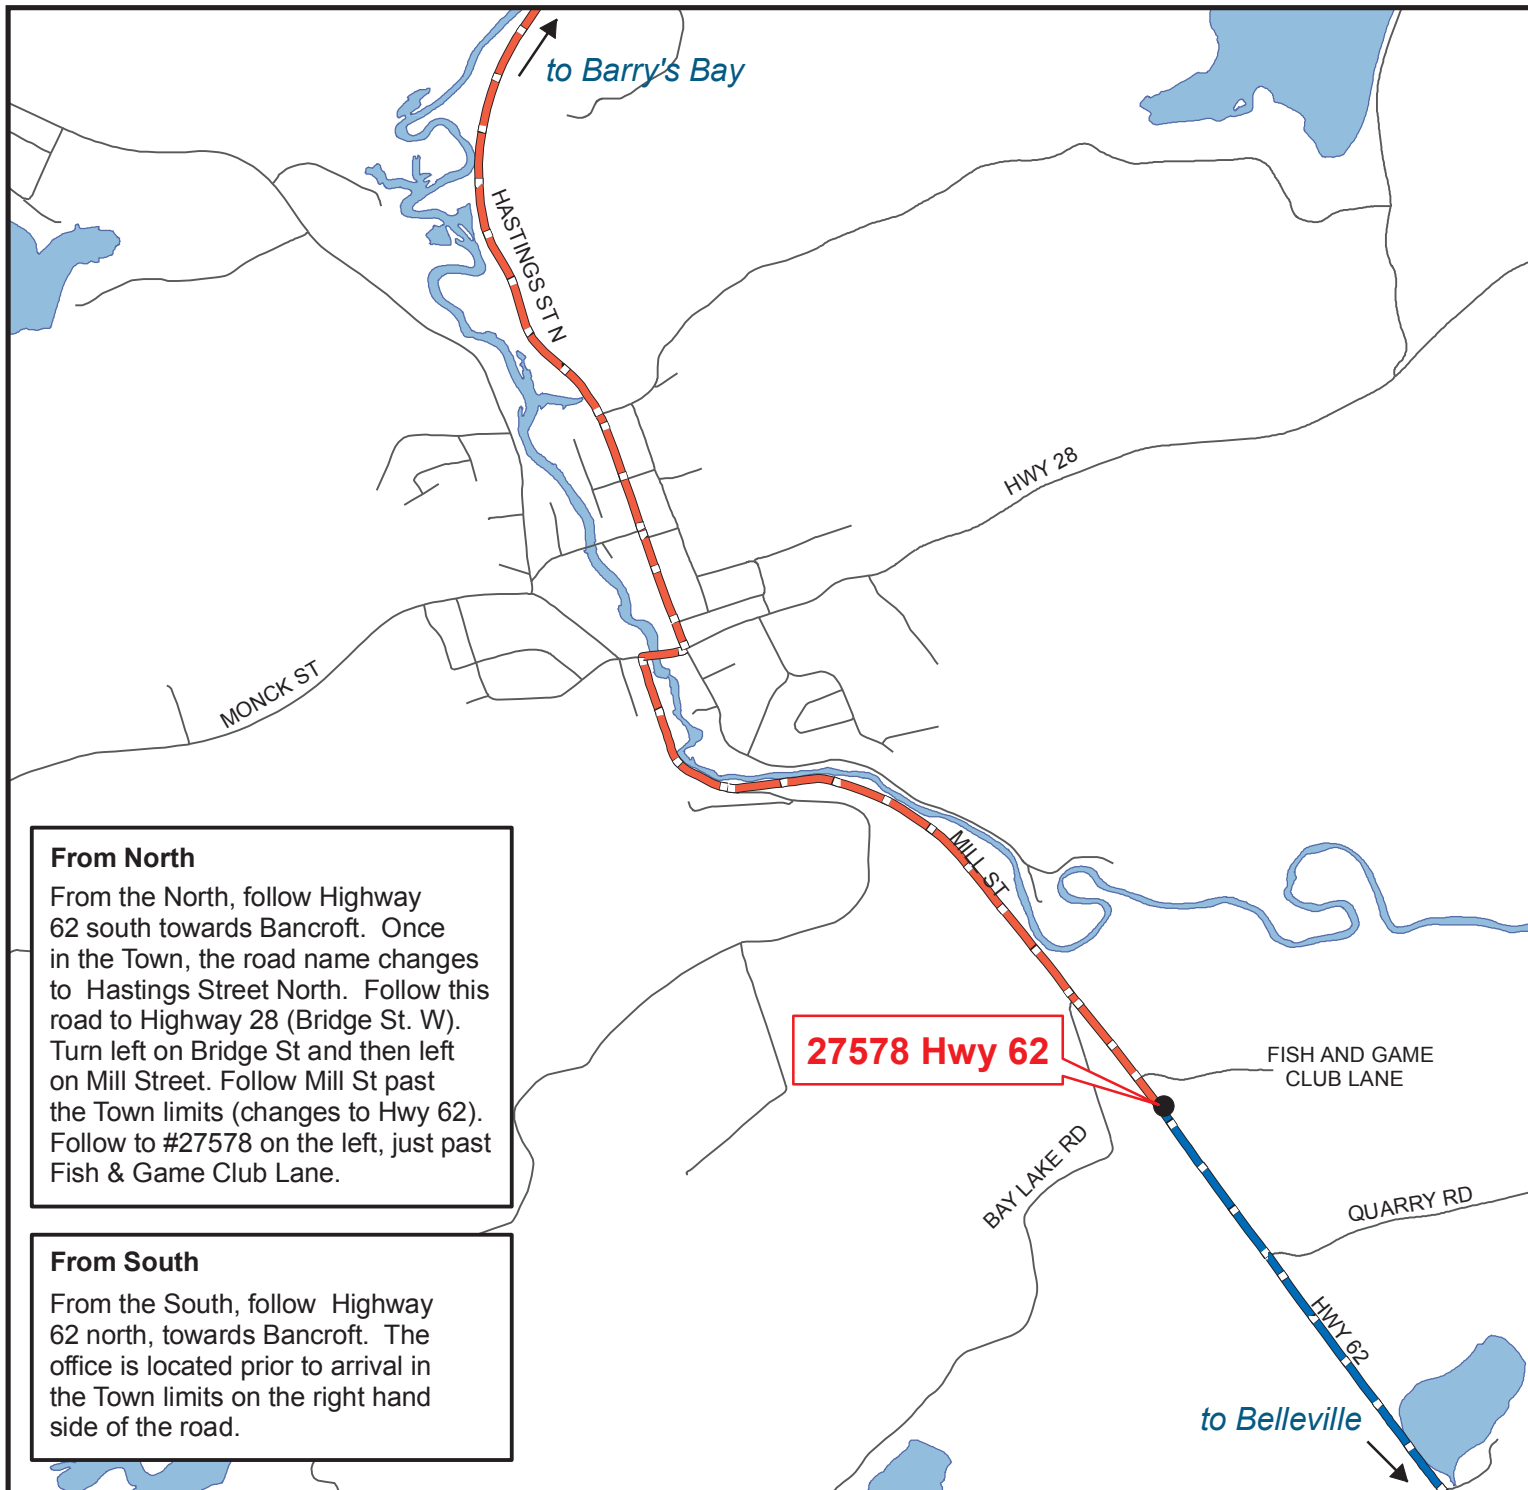

## Directions to Bancroft Ontario Works Office

27578 Highway 62  
613-332-3410

 From North

 From South

0 0.1250.25 0.5

Miles

0 0.25 0.5 1

Kilometres

Producer: County of Hastings  
Planning Department  
Date: July 2005  
Projection: NAD 1983 UTM  
Zone 18

### From North

From the North, follow Highway 62 south towards Bancroft. Once in the Town, the road name changes to Hastings Street North. Follow this road to Highway 28 (Bridge St. W). Turn left on Bridge St and then left on Mill Street. Follow Mill St past the Town limits (changes to Hwy 62). Follow to #27578 on the left, just past Fish & Game Club Lane.

### From South

From the South, follow Highway 62 north, towards Bancroft. The office is located prior to arrival in the Town limits on the right hand side of the road.