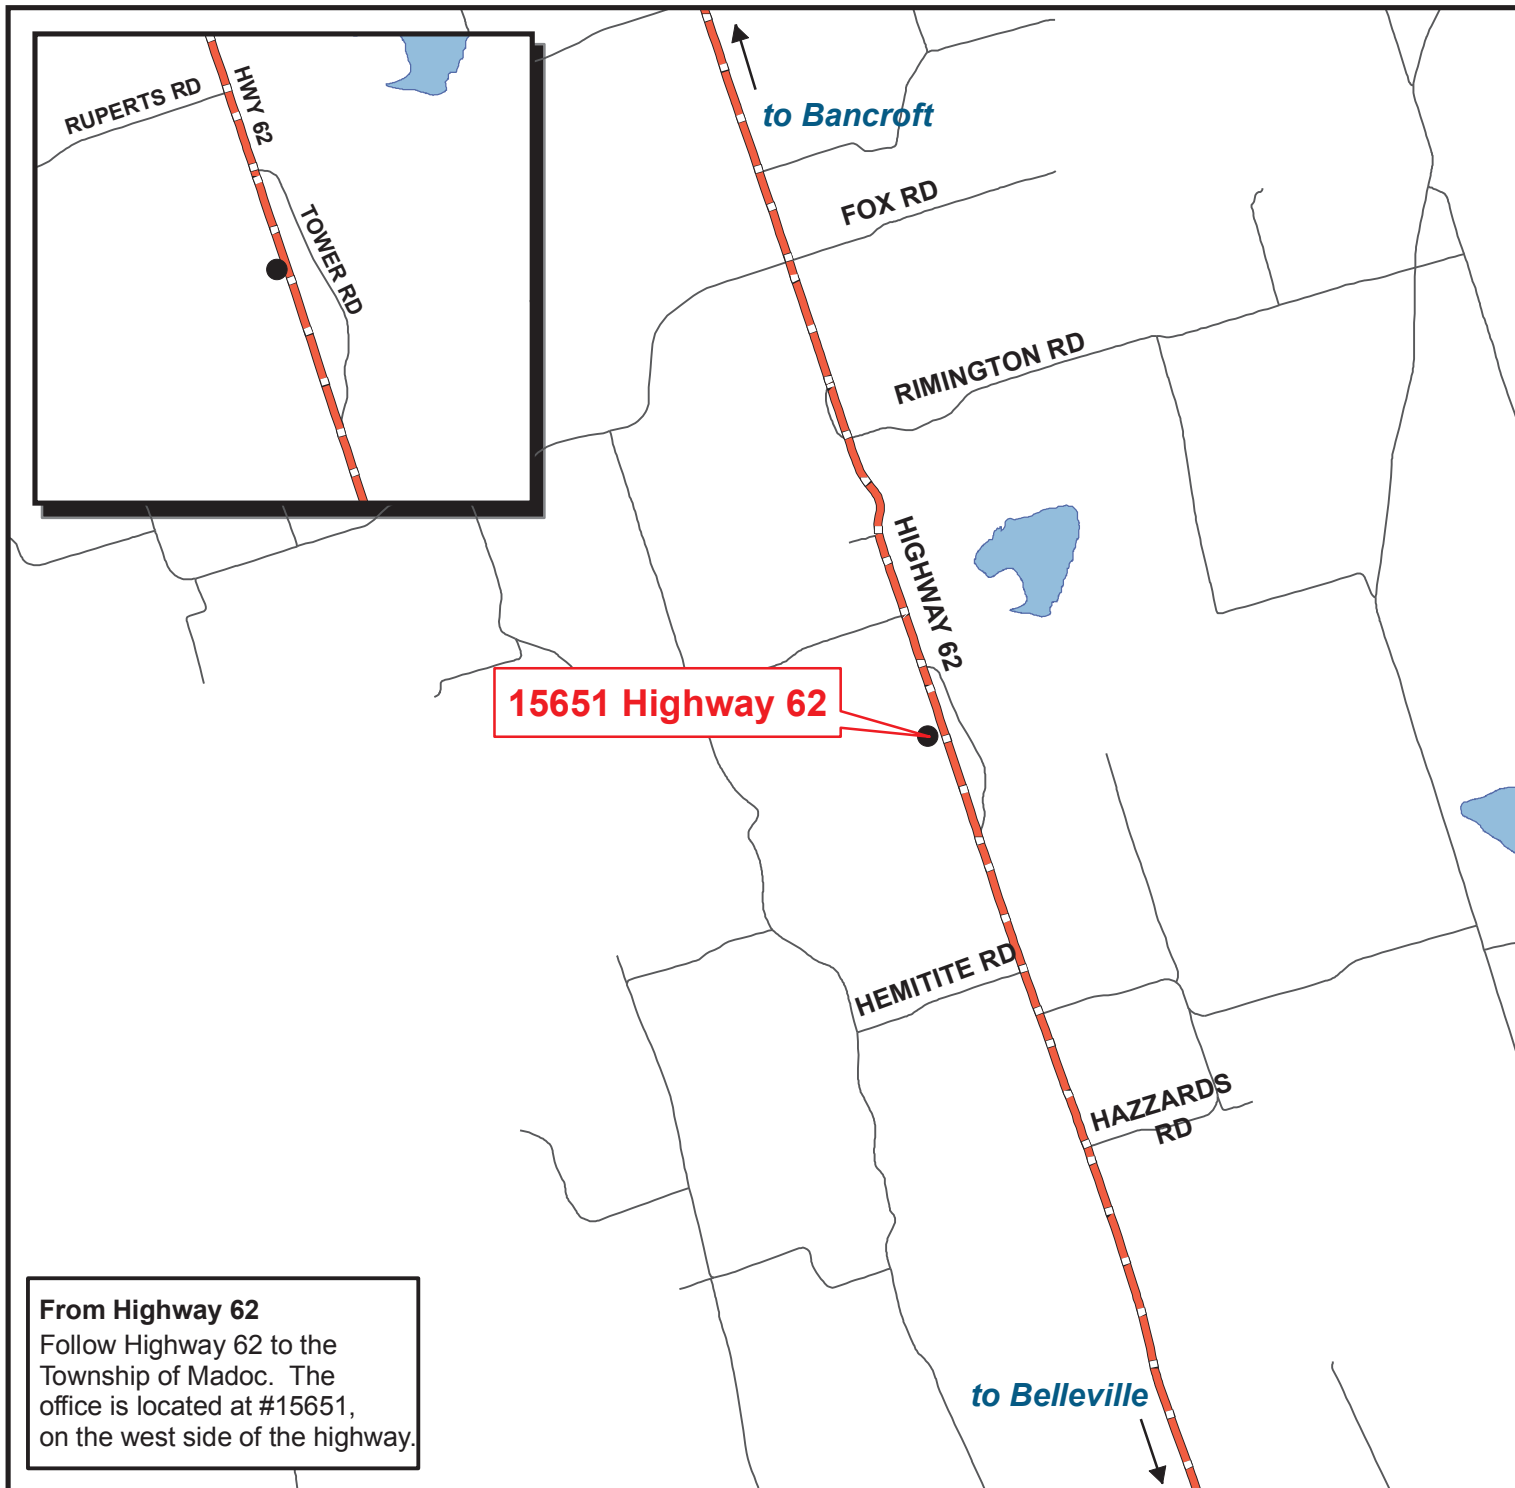

## Madoc Township 15651 Highway 62

613-473-2677

 From Highway 62

Data Source: ODGE, MPAC & The County of Hastings  
Reference: Produced by the County of Hastings with Data supplied under License by Members of the Ontario GeoSpatial Data Exchange. The County of Hastings disclaims all responsibility for errors, omissions or inaccuracies in this publication.

Producer: County of Hastings  
Planning Department  
Date: July 2005  
Projection: NAD 1983 UTM  
Zone 18

**From Highway 62**  
Follow Highway 62 to the Township of Madoc. The office is located at #15651, on the west side of the highway.