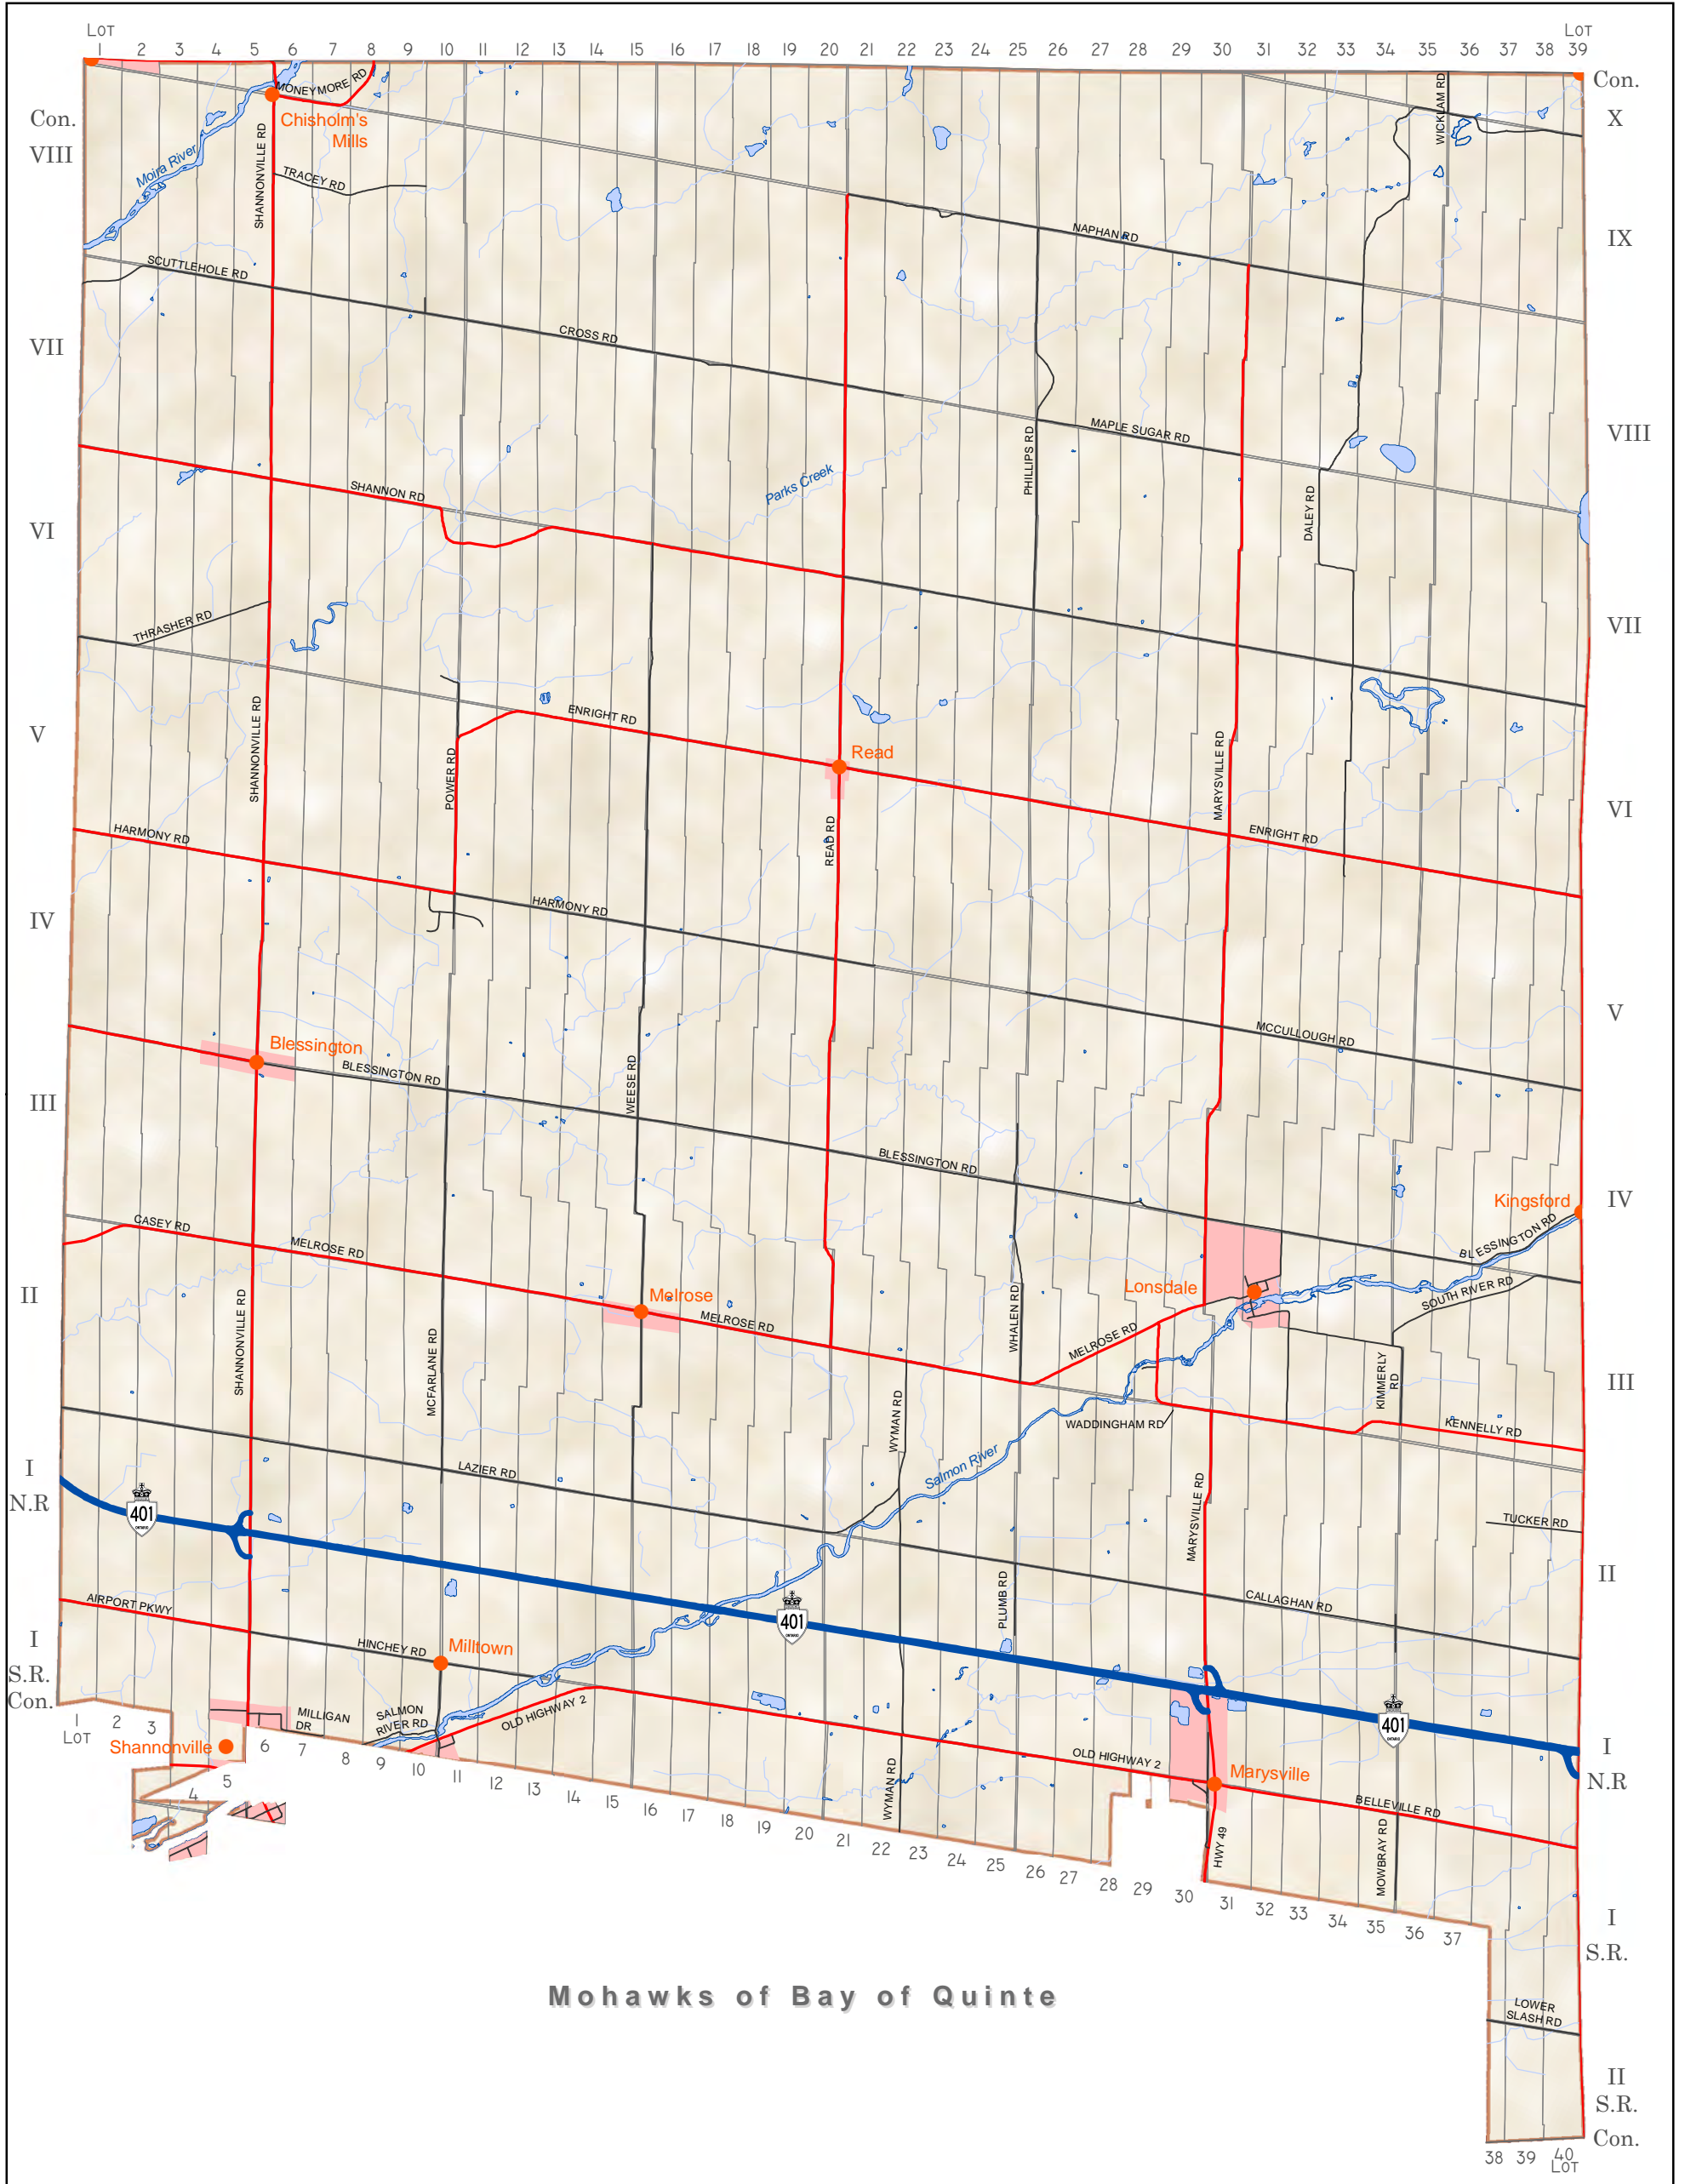

TYENDINAGA TOWNSHIP LOT & CONCESSION LAYOUT

LEGEND	
—	MAJOR ROAD
—	SECONDARY ROAD
●	SETTLEMENT
—	WATER
	LOT & CONCESSION
	HAMLET