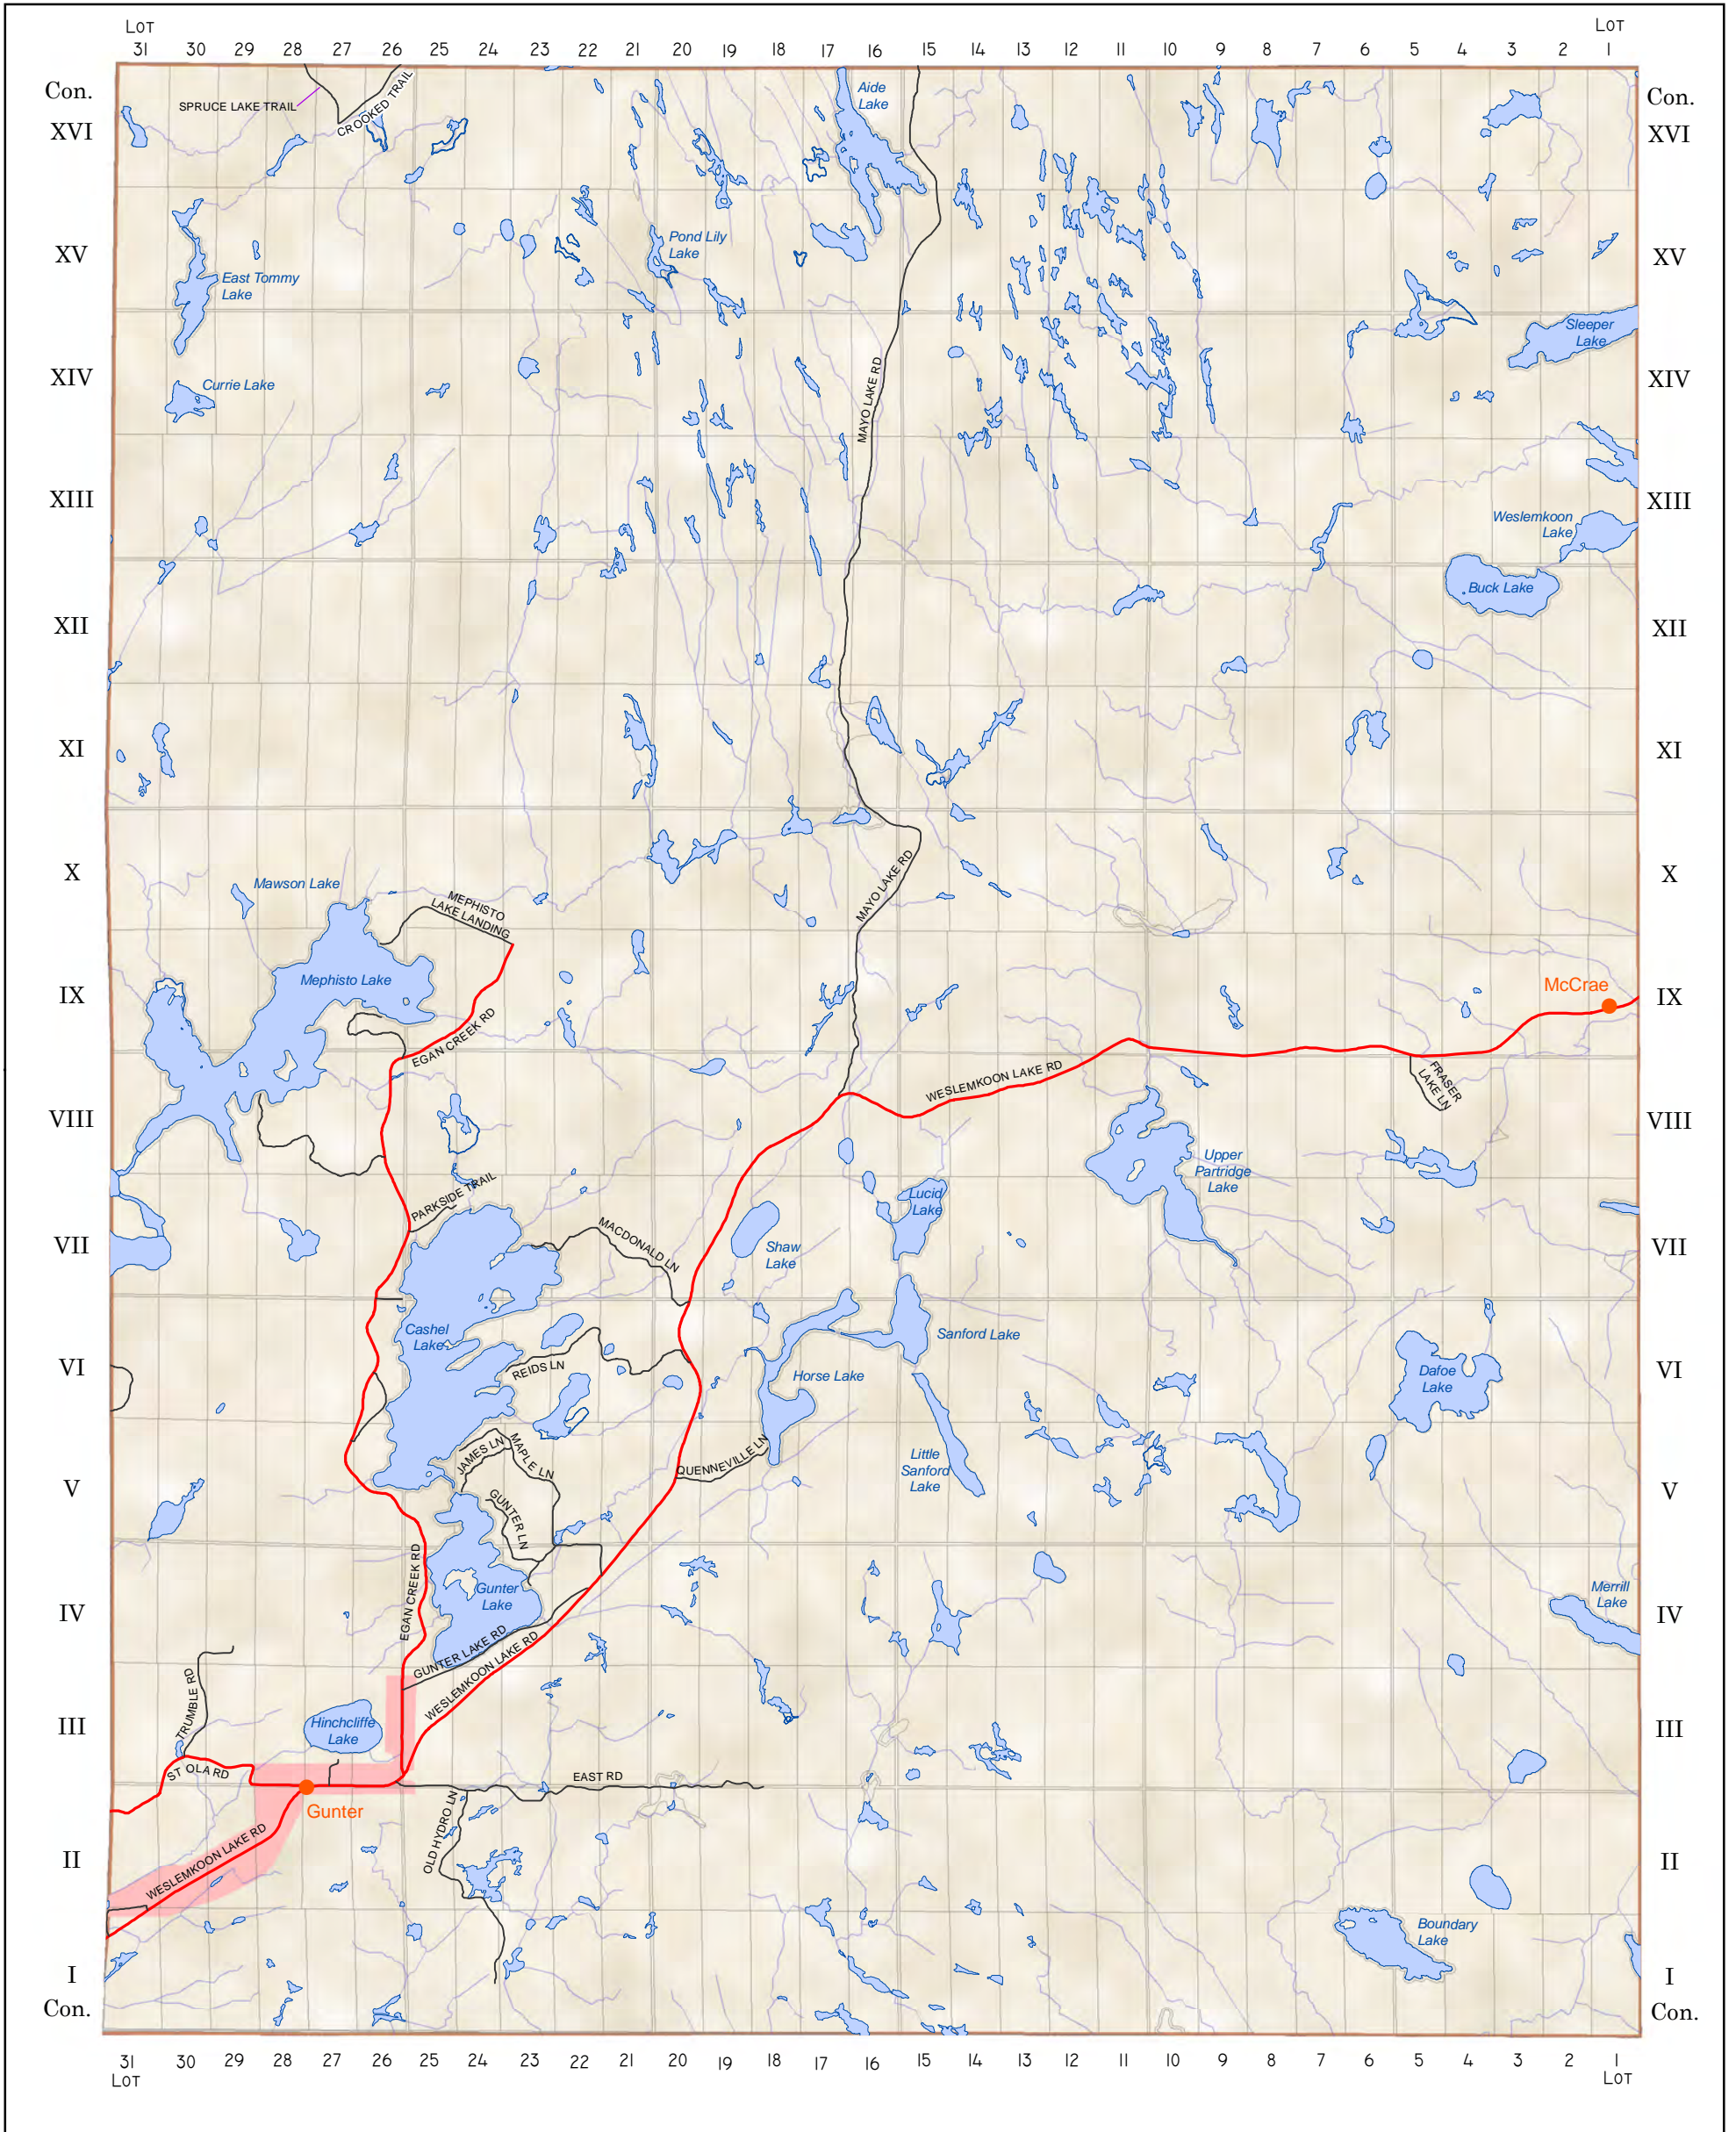

# TUDOR/CASHEL (CASHEL TWP.)

## LOT & CONCESSION LAYOUT

### LEGEND

- SETTLEMENT
- MAJOR ROAD
- SECONDARY ROAD
- WATER
- LOT & CONCESSION
- HAMLET