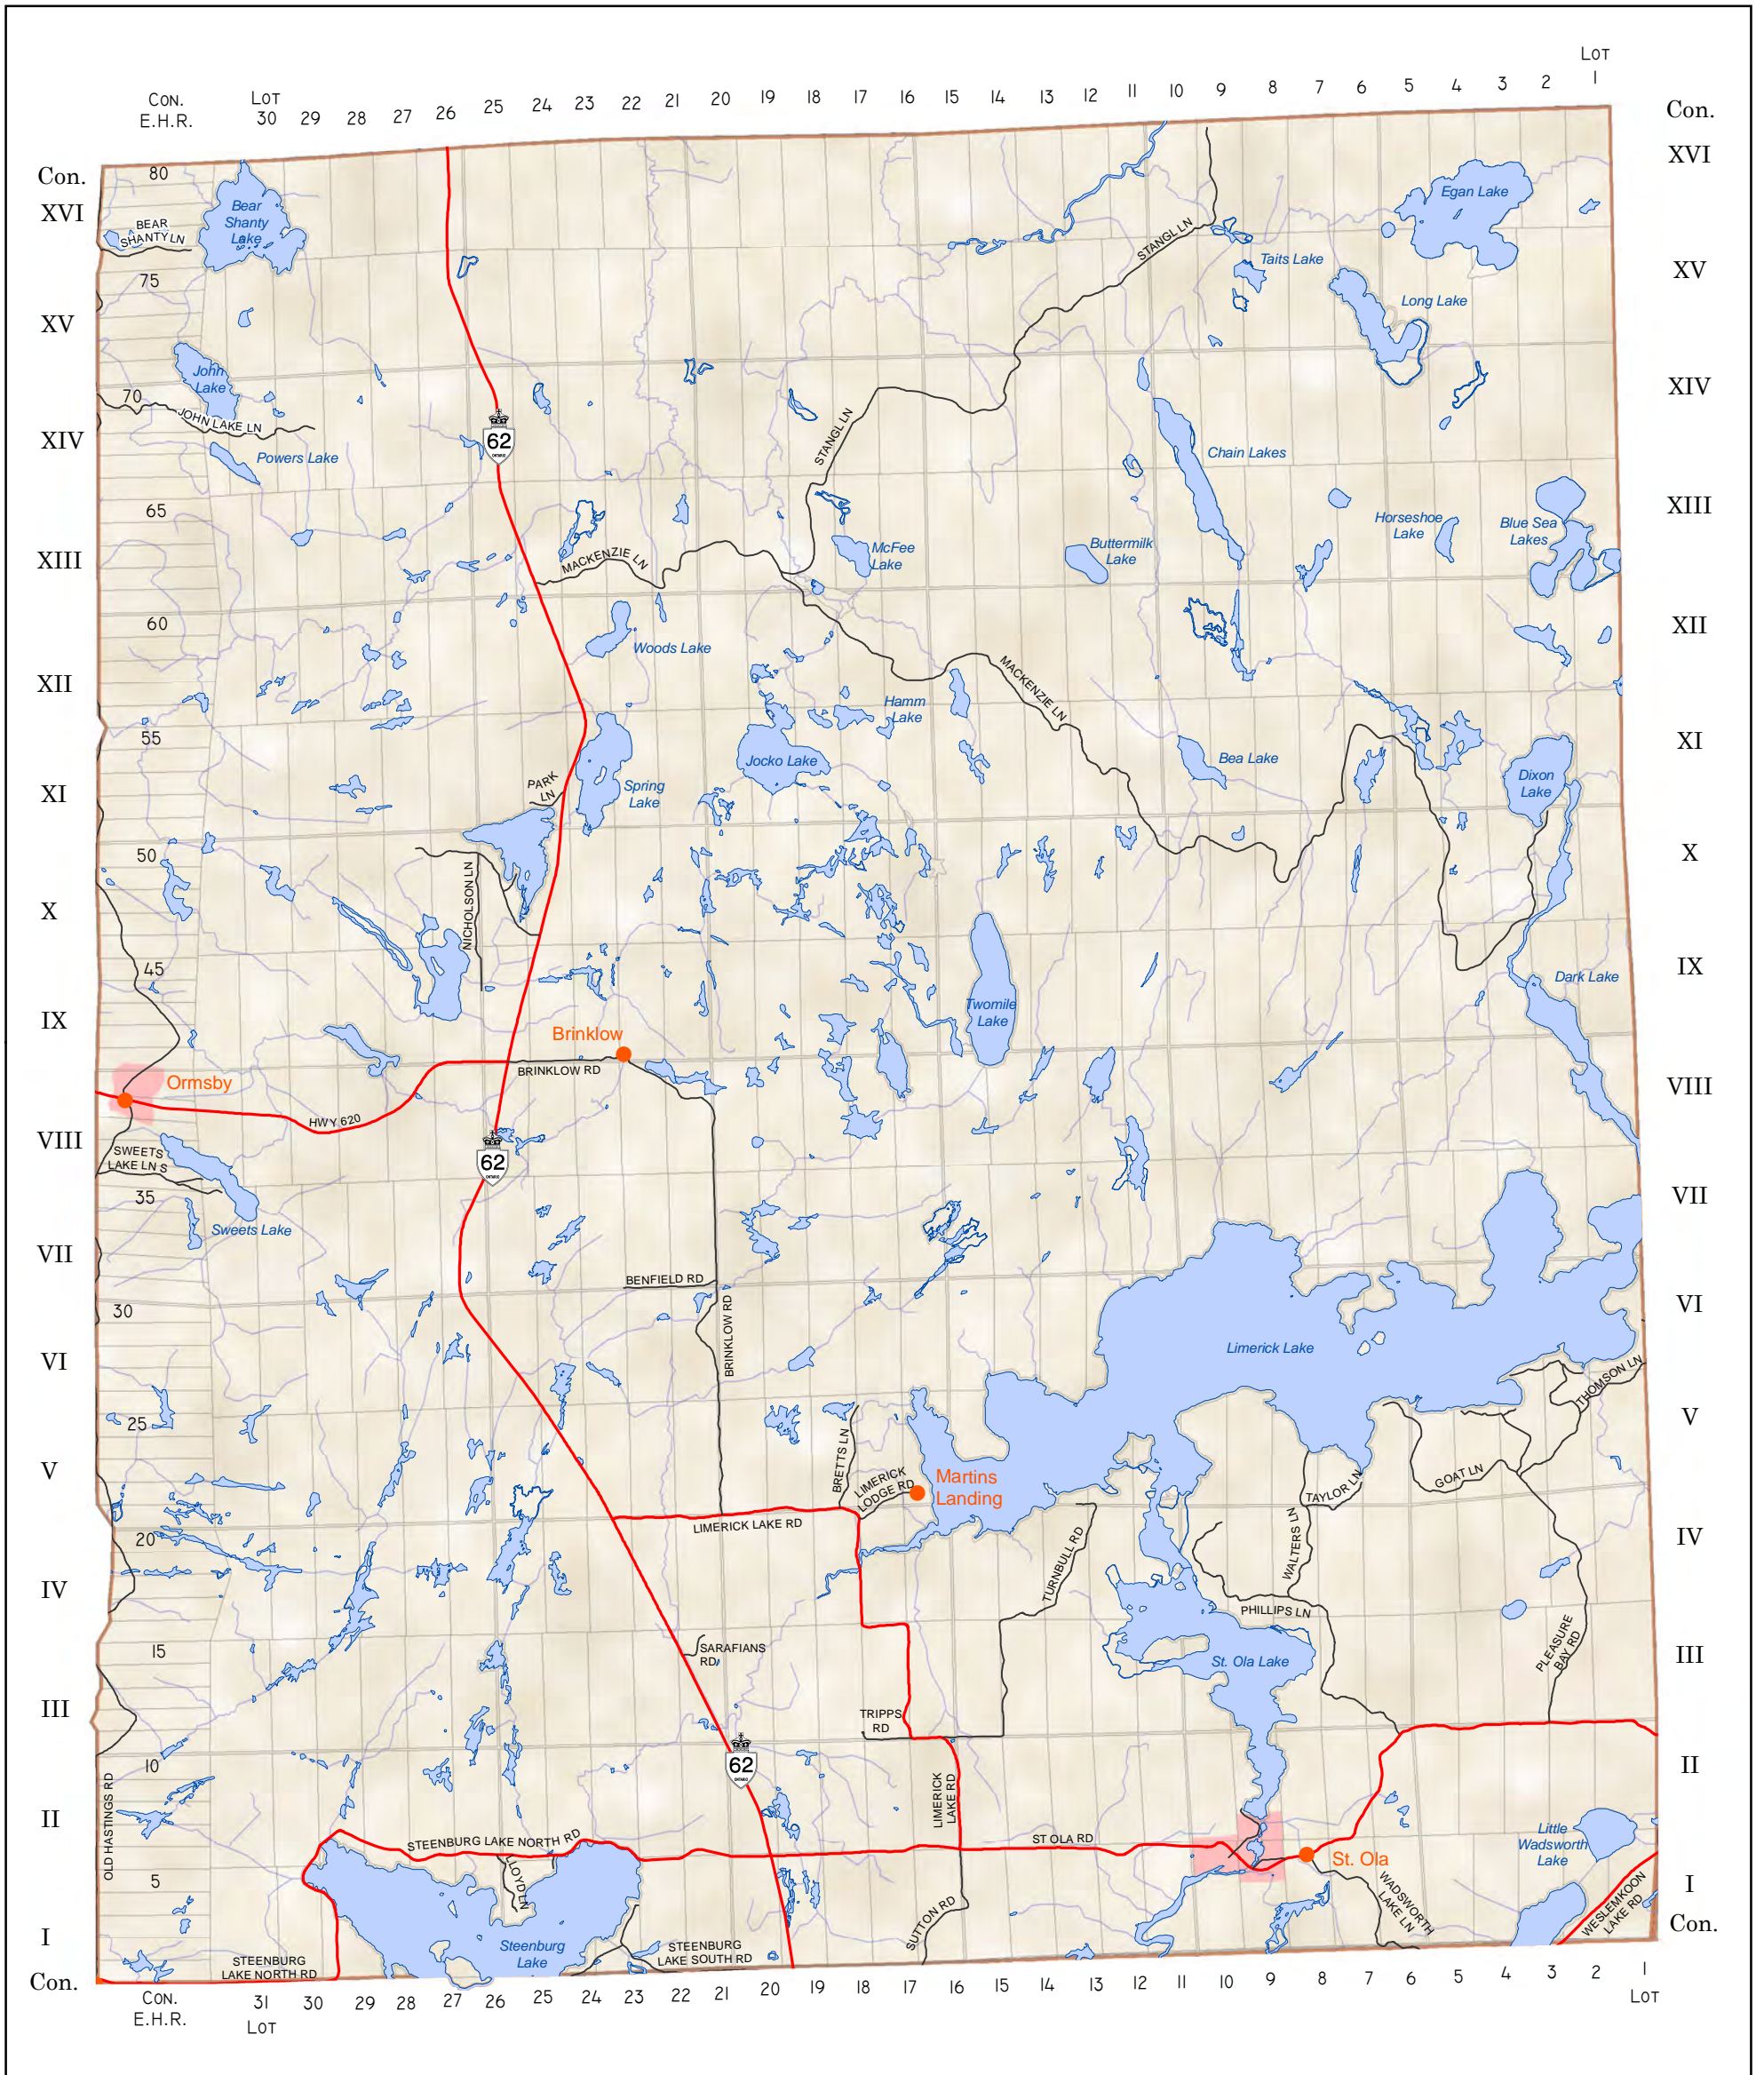

LIMERICK TOWNSHIP

LOT & CONCESSION LAYOUT

LEGEND	
●	SETTLEMENT
—	MAJOR ROAD
—	SECONDARY ROAD
—	WATER
	LOT & CONCESSION
	HAMLET