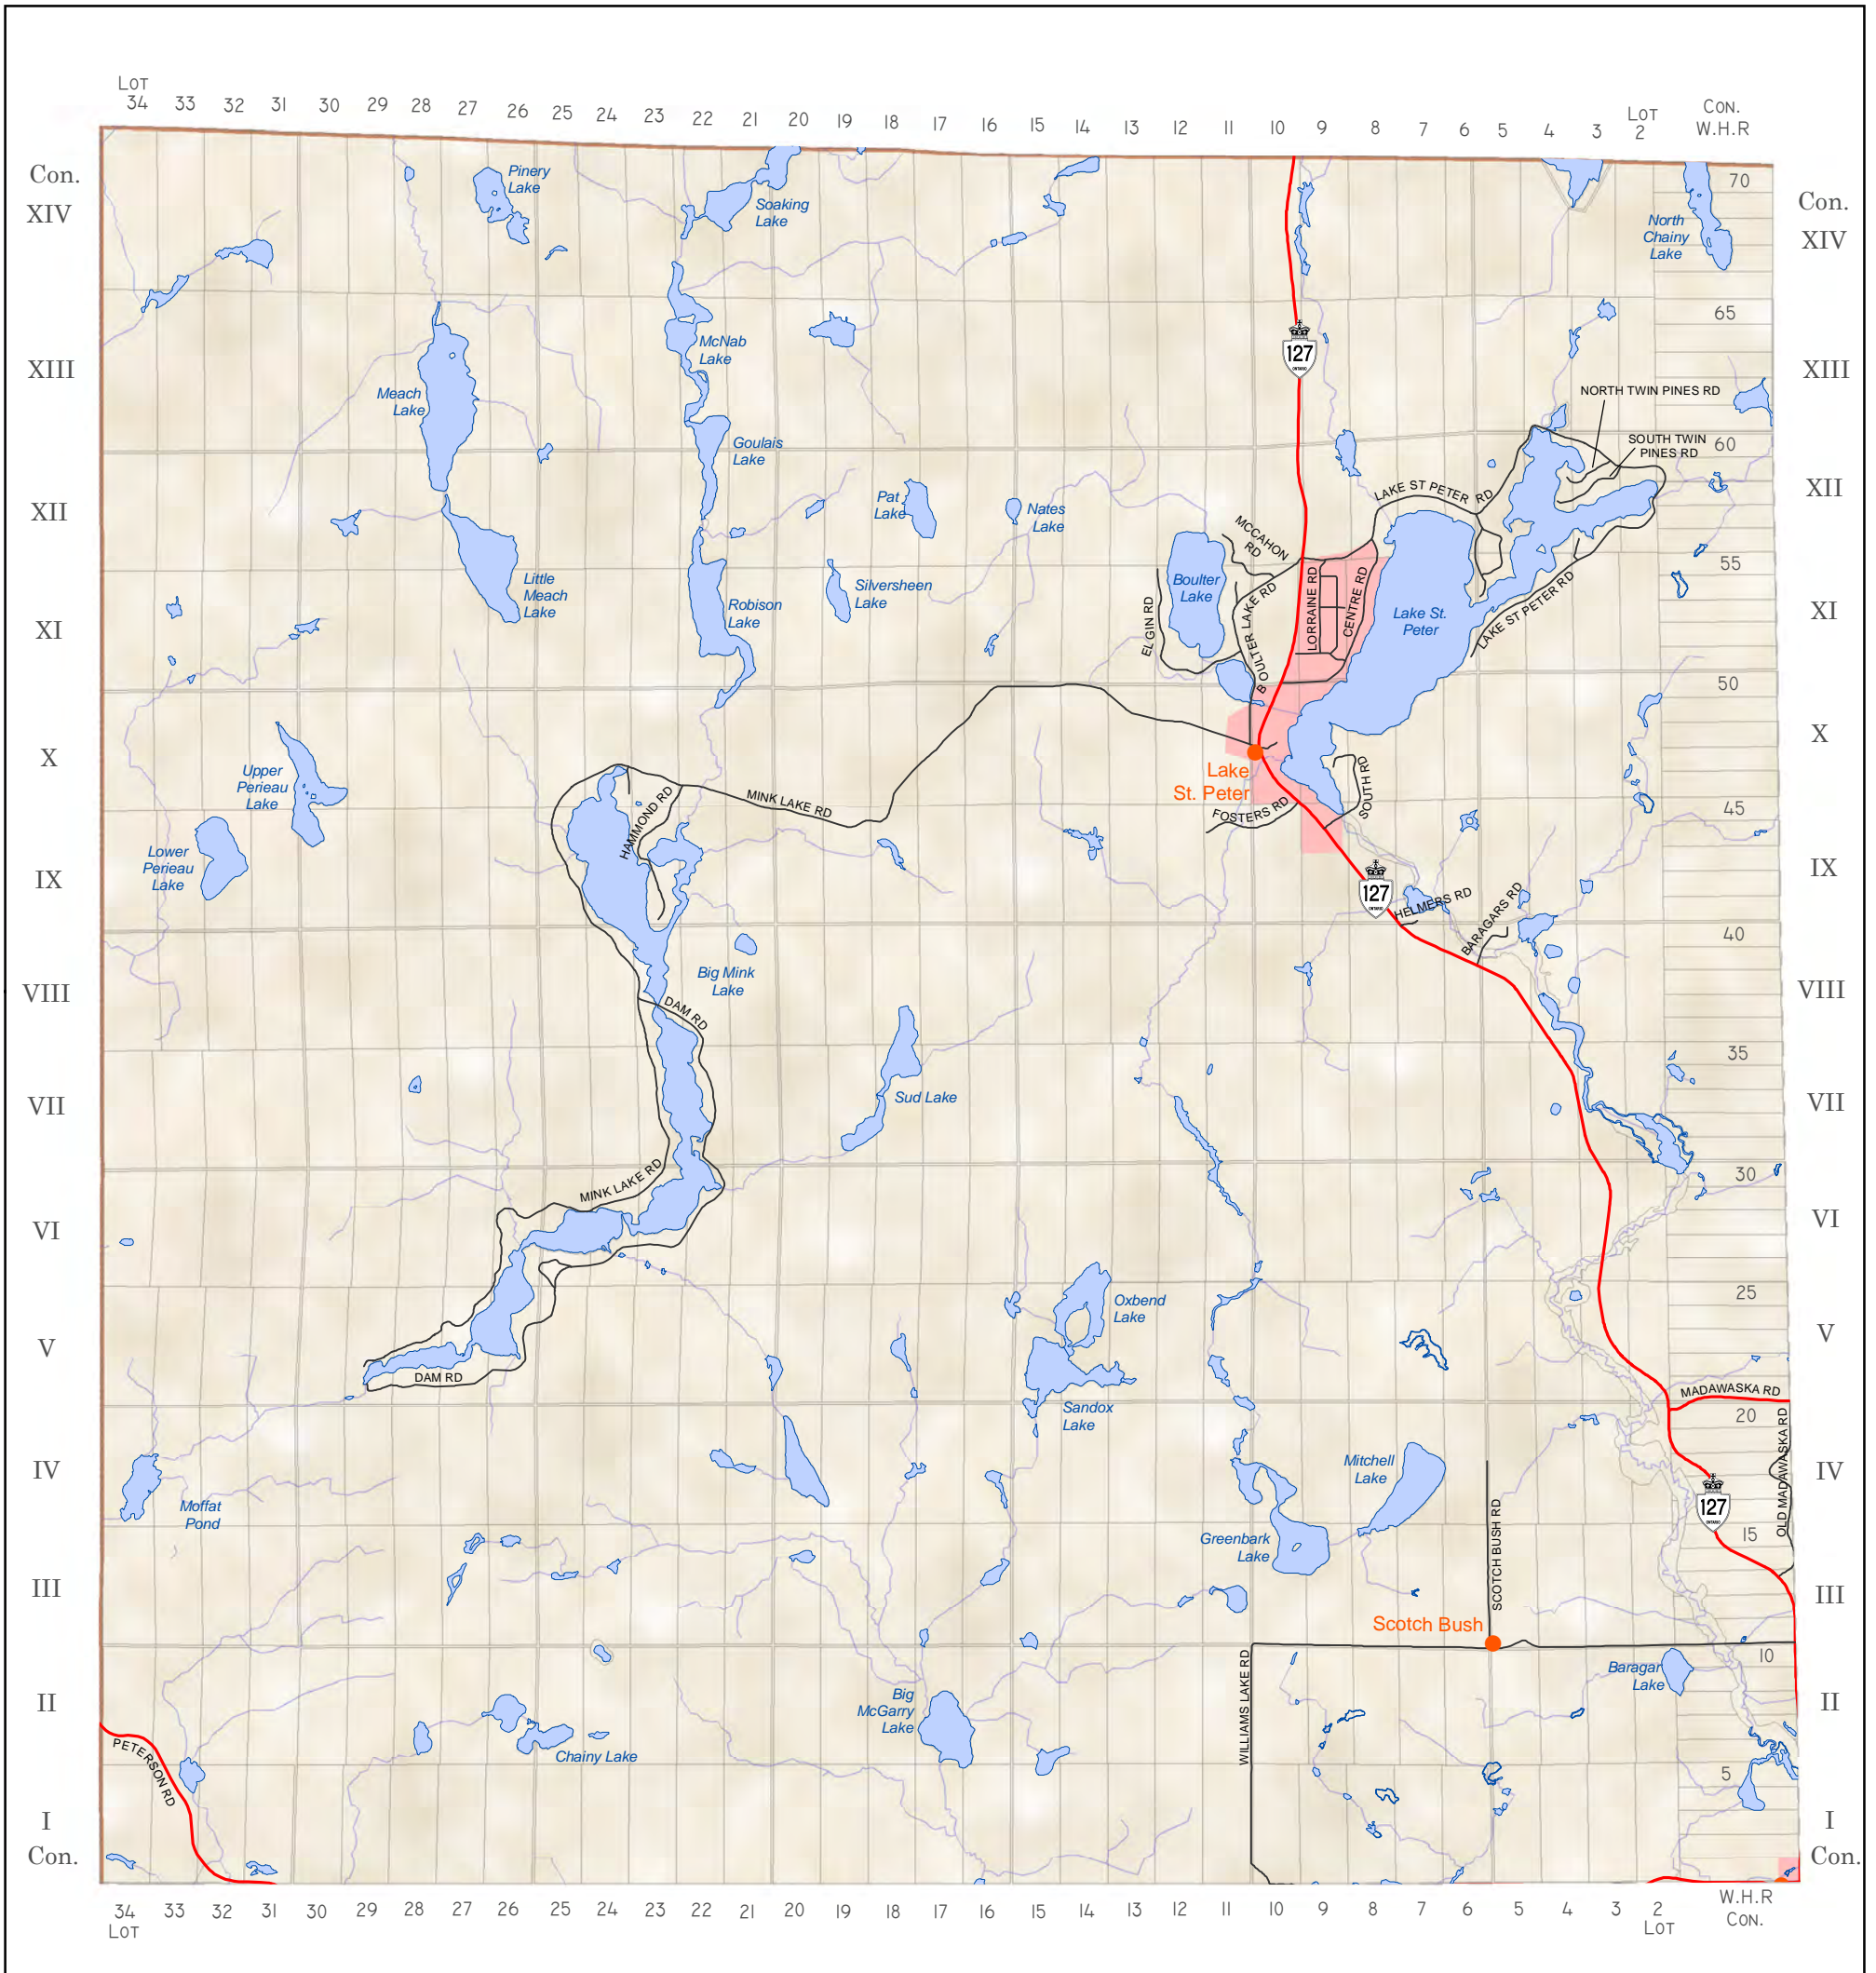

# HASTINGS HIGHLANDS (McCLURE TWP.)

## LOT & CONCESSION LAYOUT

LEGEND	
	URBAN AREA
	SETTLEMENT
	MAJOR ROAD
	SECONDARY ROAD
	WATER
	LOT & CONCESSION
	HAMLET