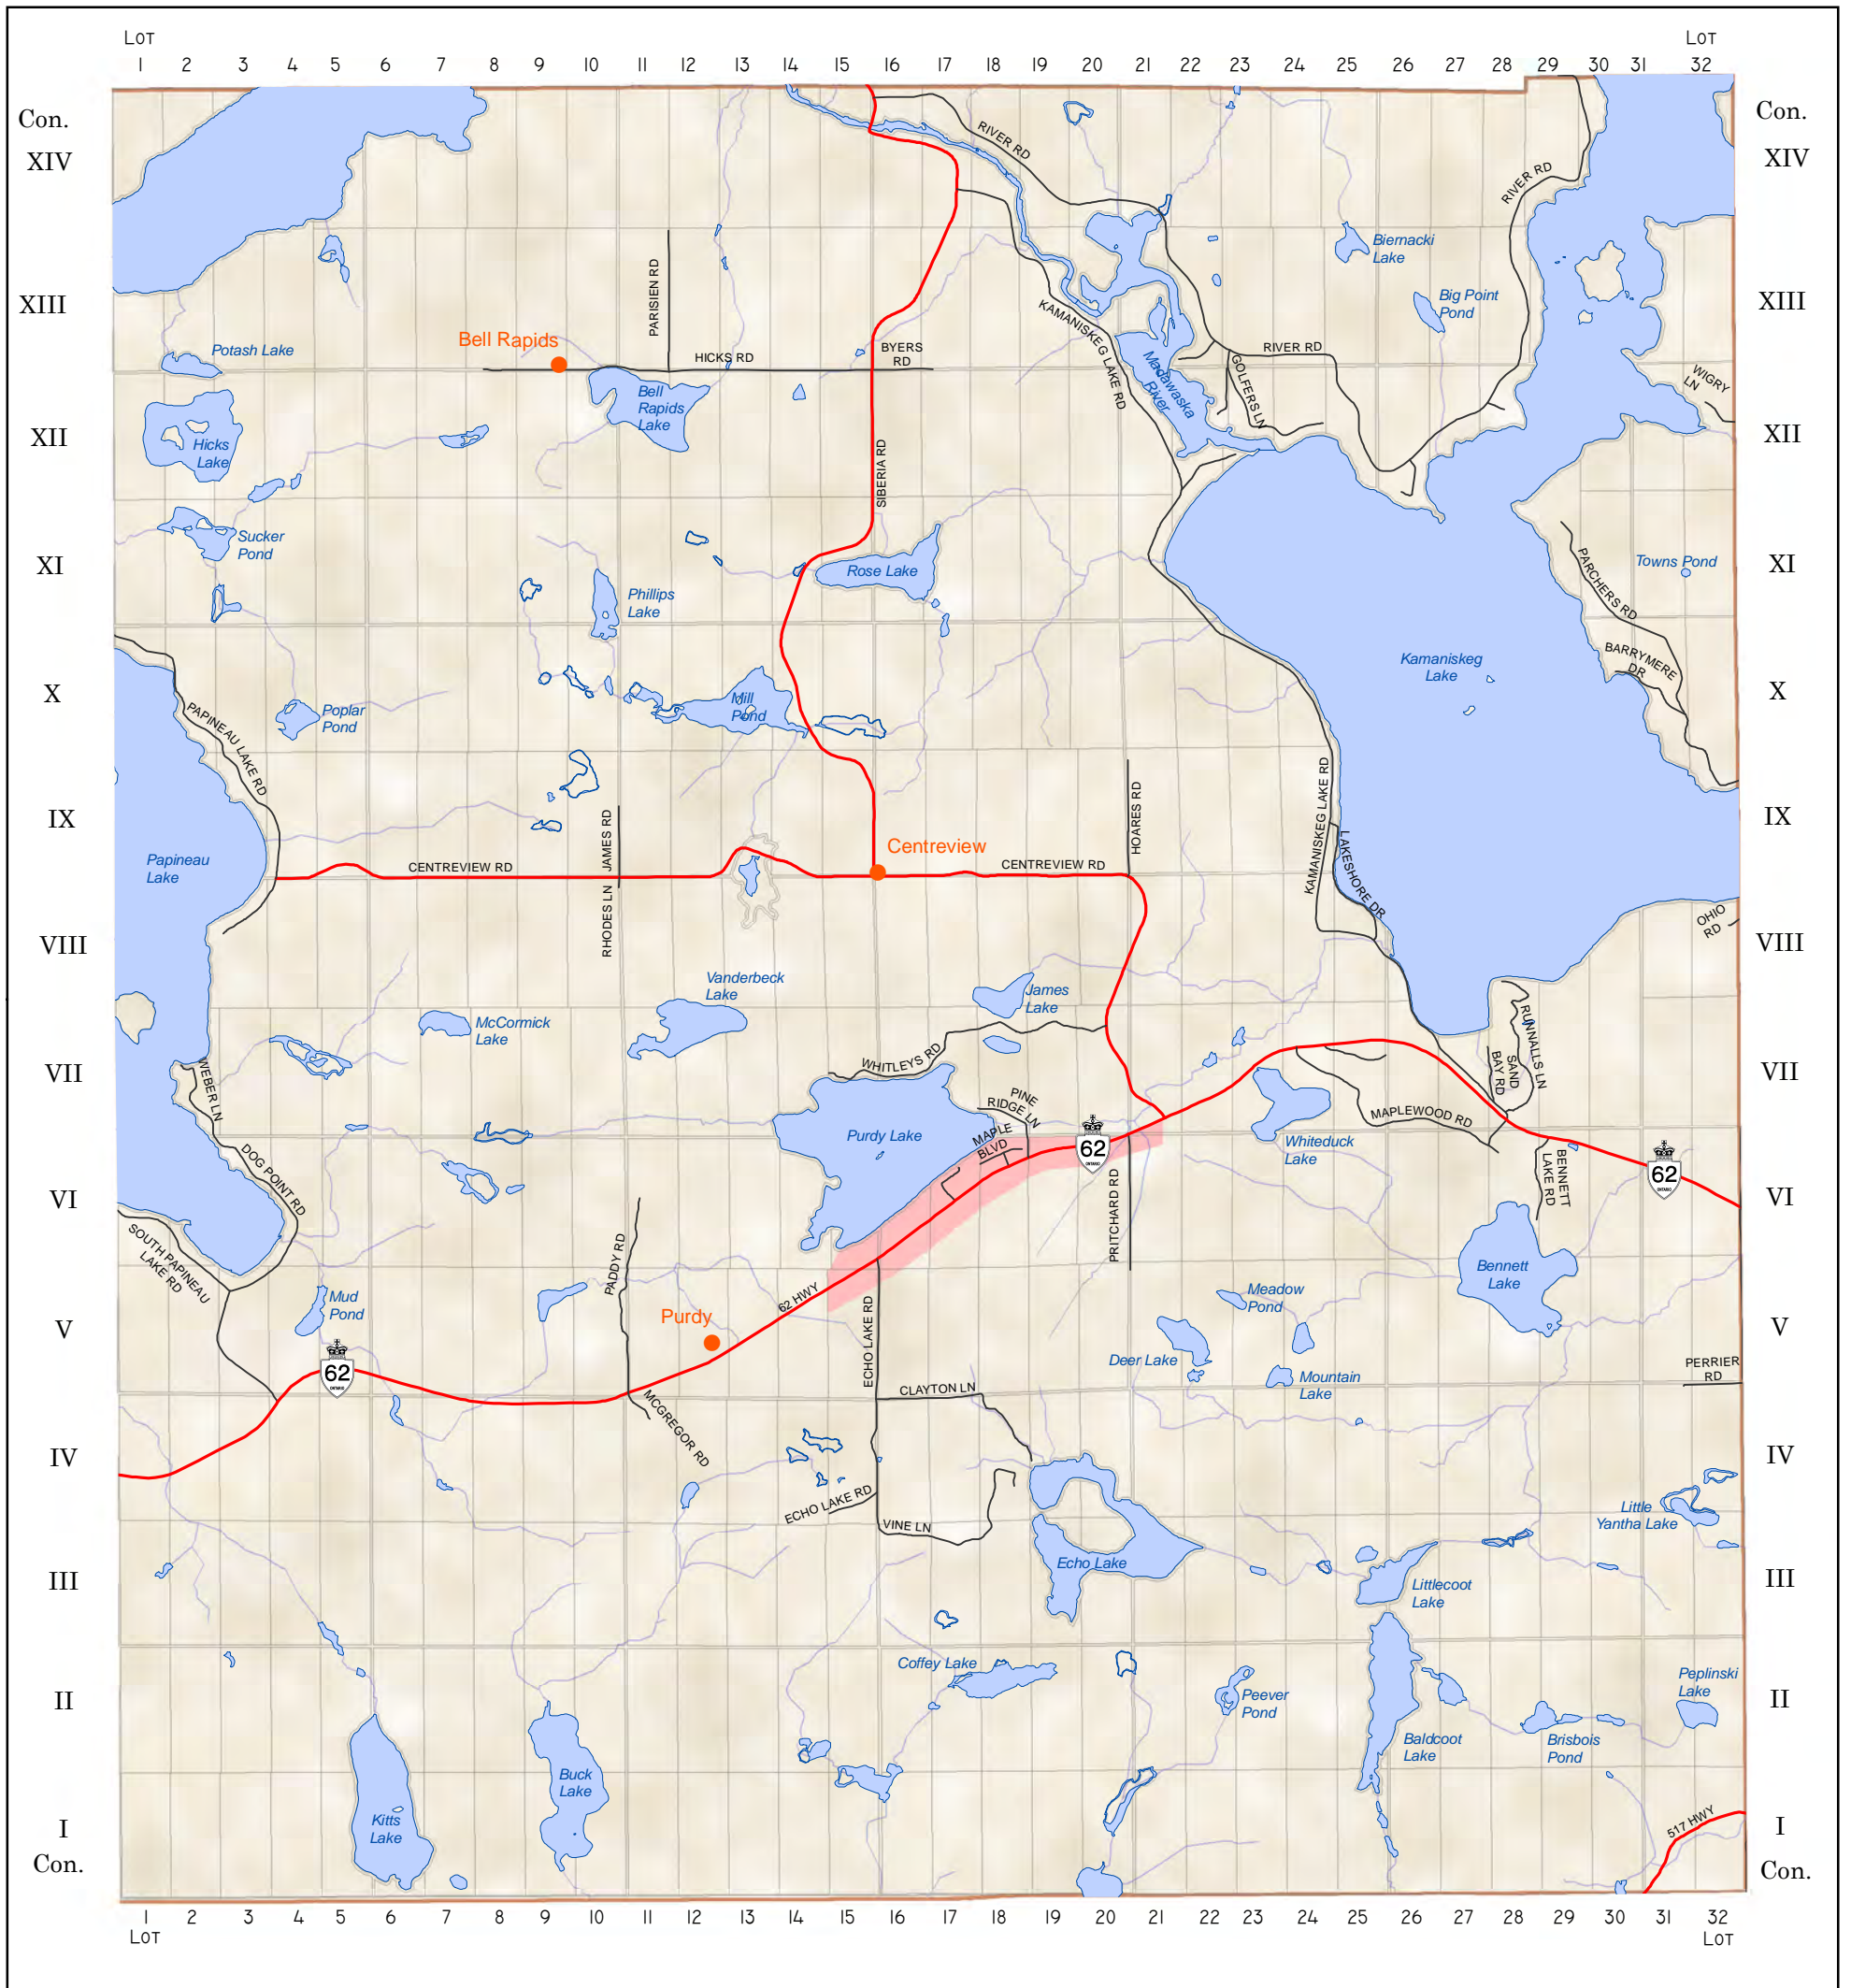

HASTINGS HIGHLANDS (BANGOR TWP.) LOT & CONCESSION LAYOUT

LEGEND

-  URBAN AREA
-  SETTLEMENT
-  MAJOR ROAD
-  SECONDARY ROAD
-  WATER
-  LOT & CONCESSION
-  HAMLET