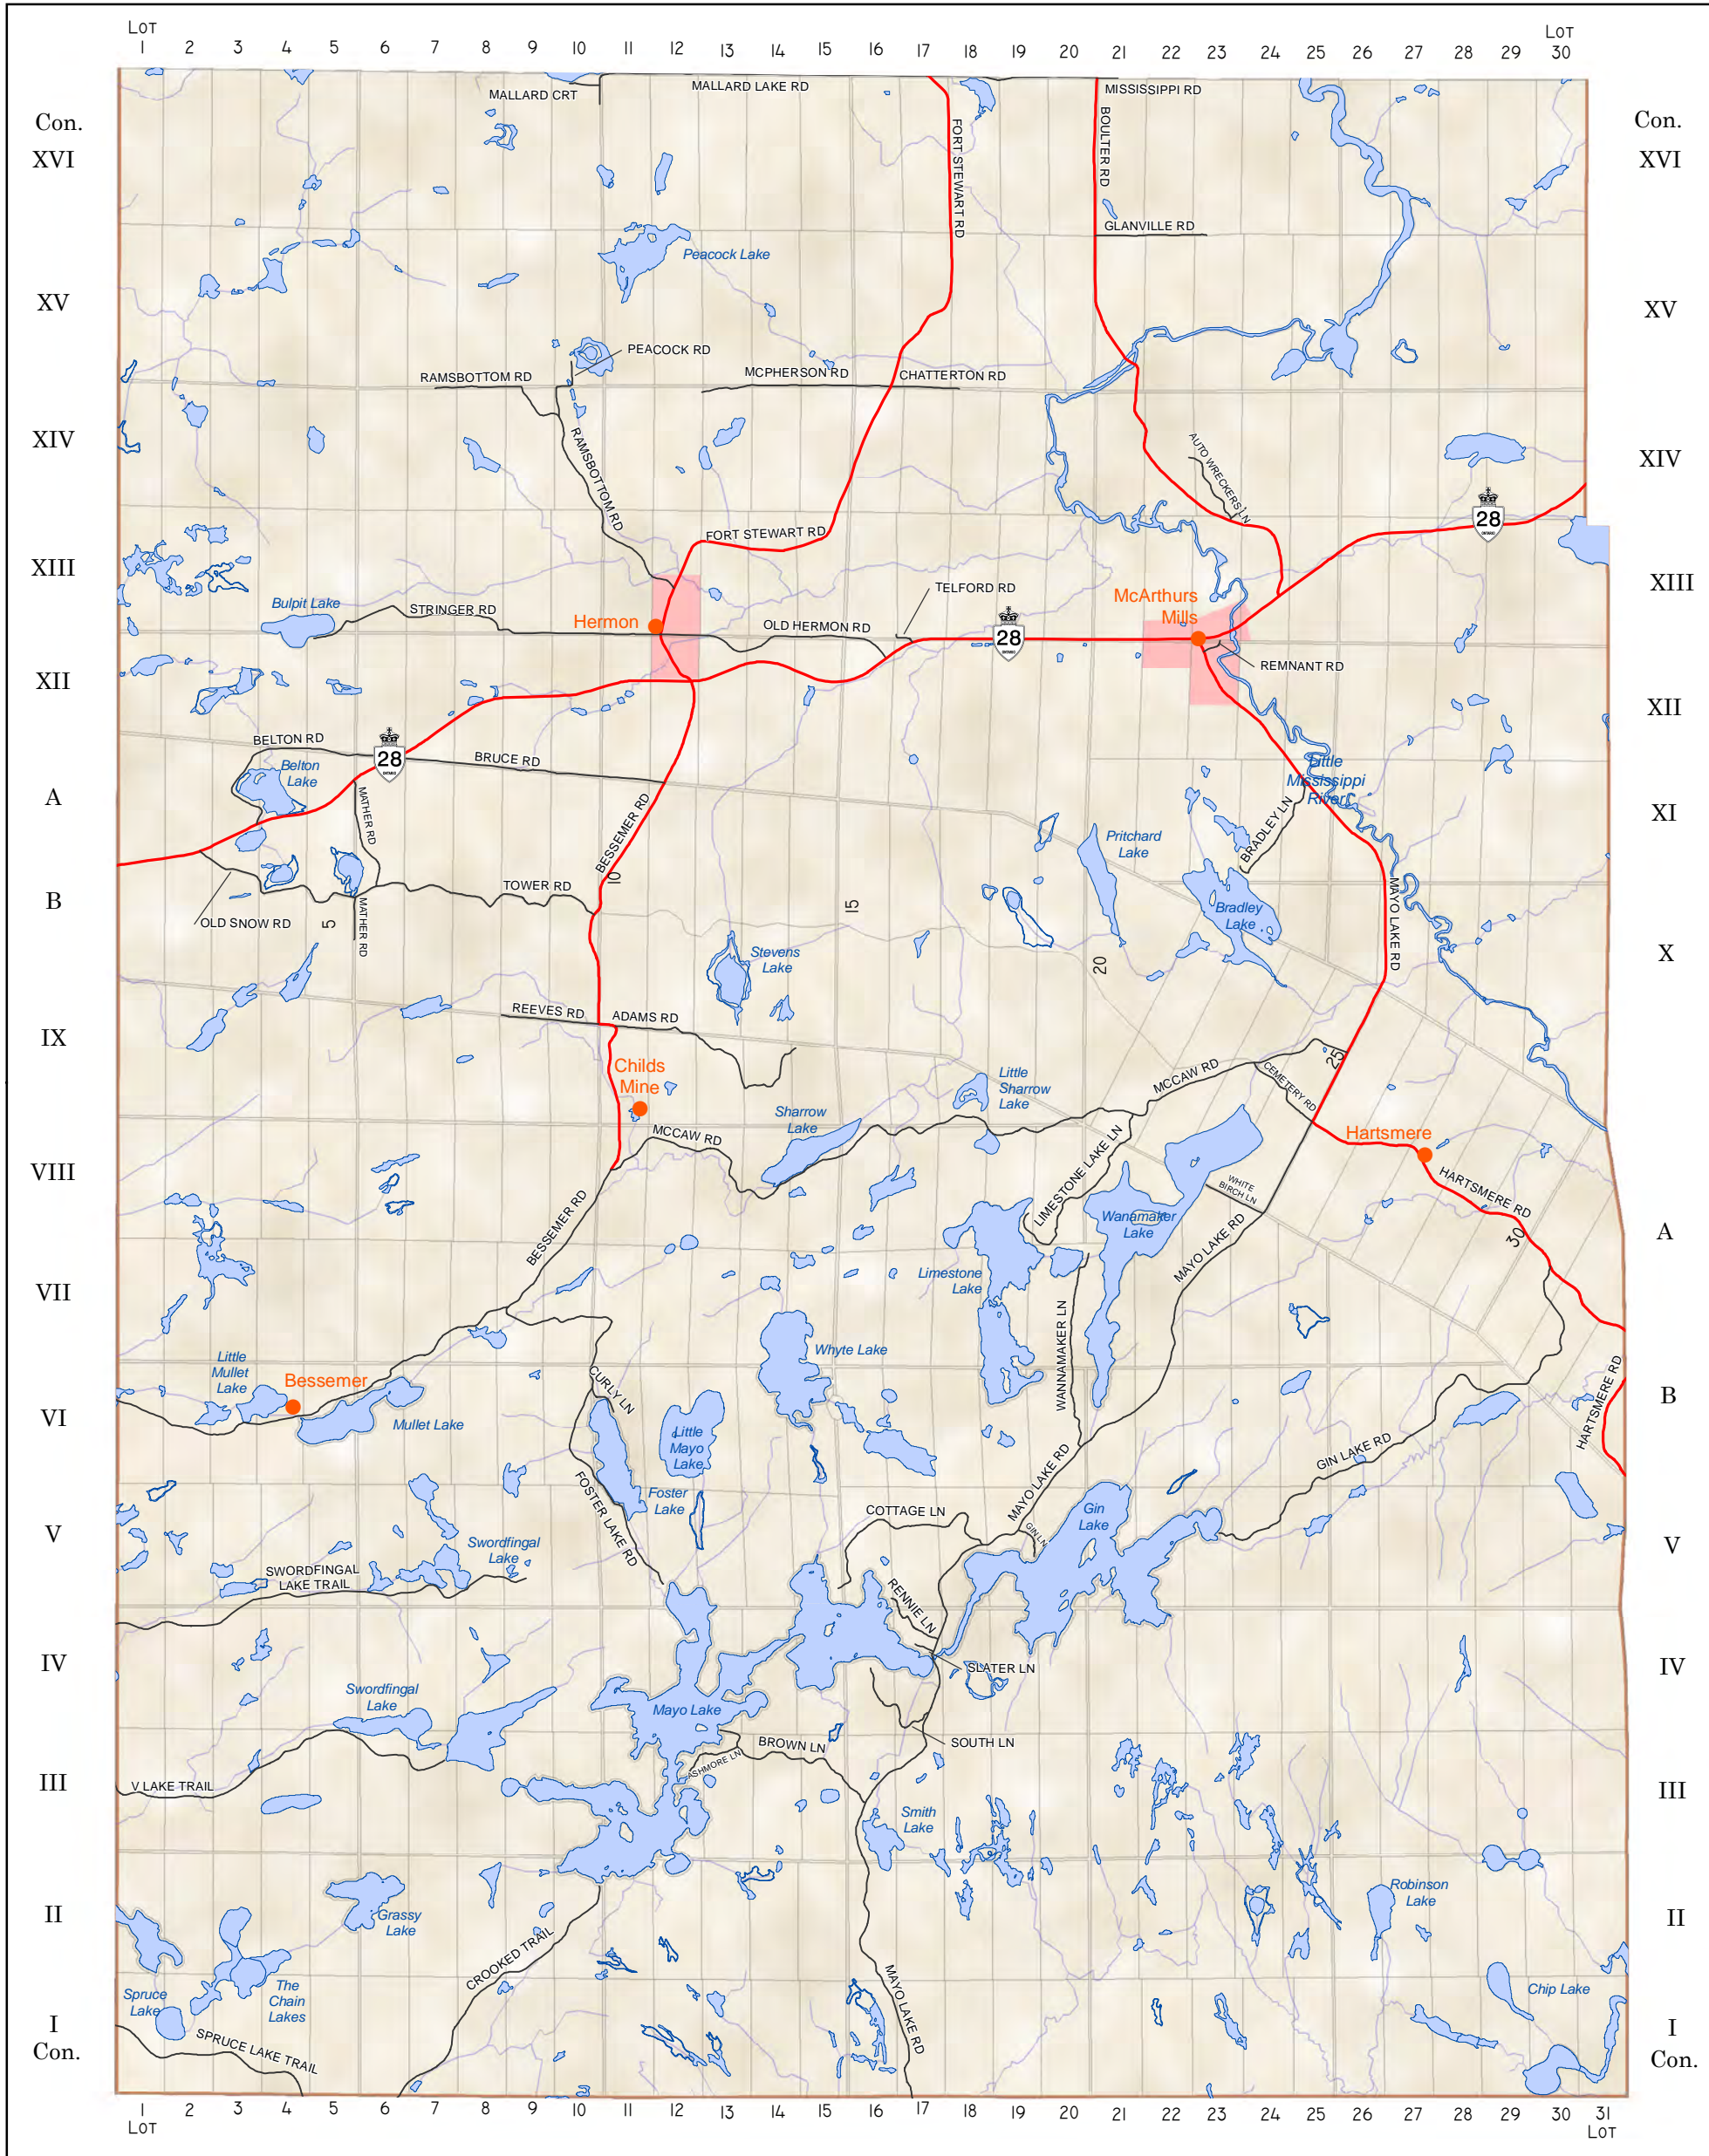

# CARLOW/MAYO (MAYO TWP.) LOT & CONCESSION LAYOUT

LEGEND	
	URBAN AREA
	SETTLEMENT
	MAJOR ROAD
	SECONDARY ROAD
	WATER
	LOT & CONCESSION
	HAMLET