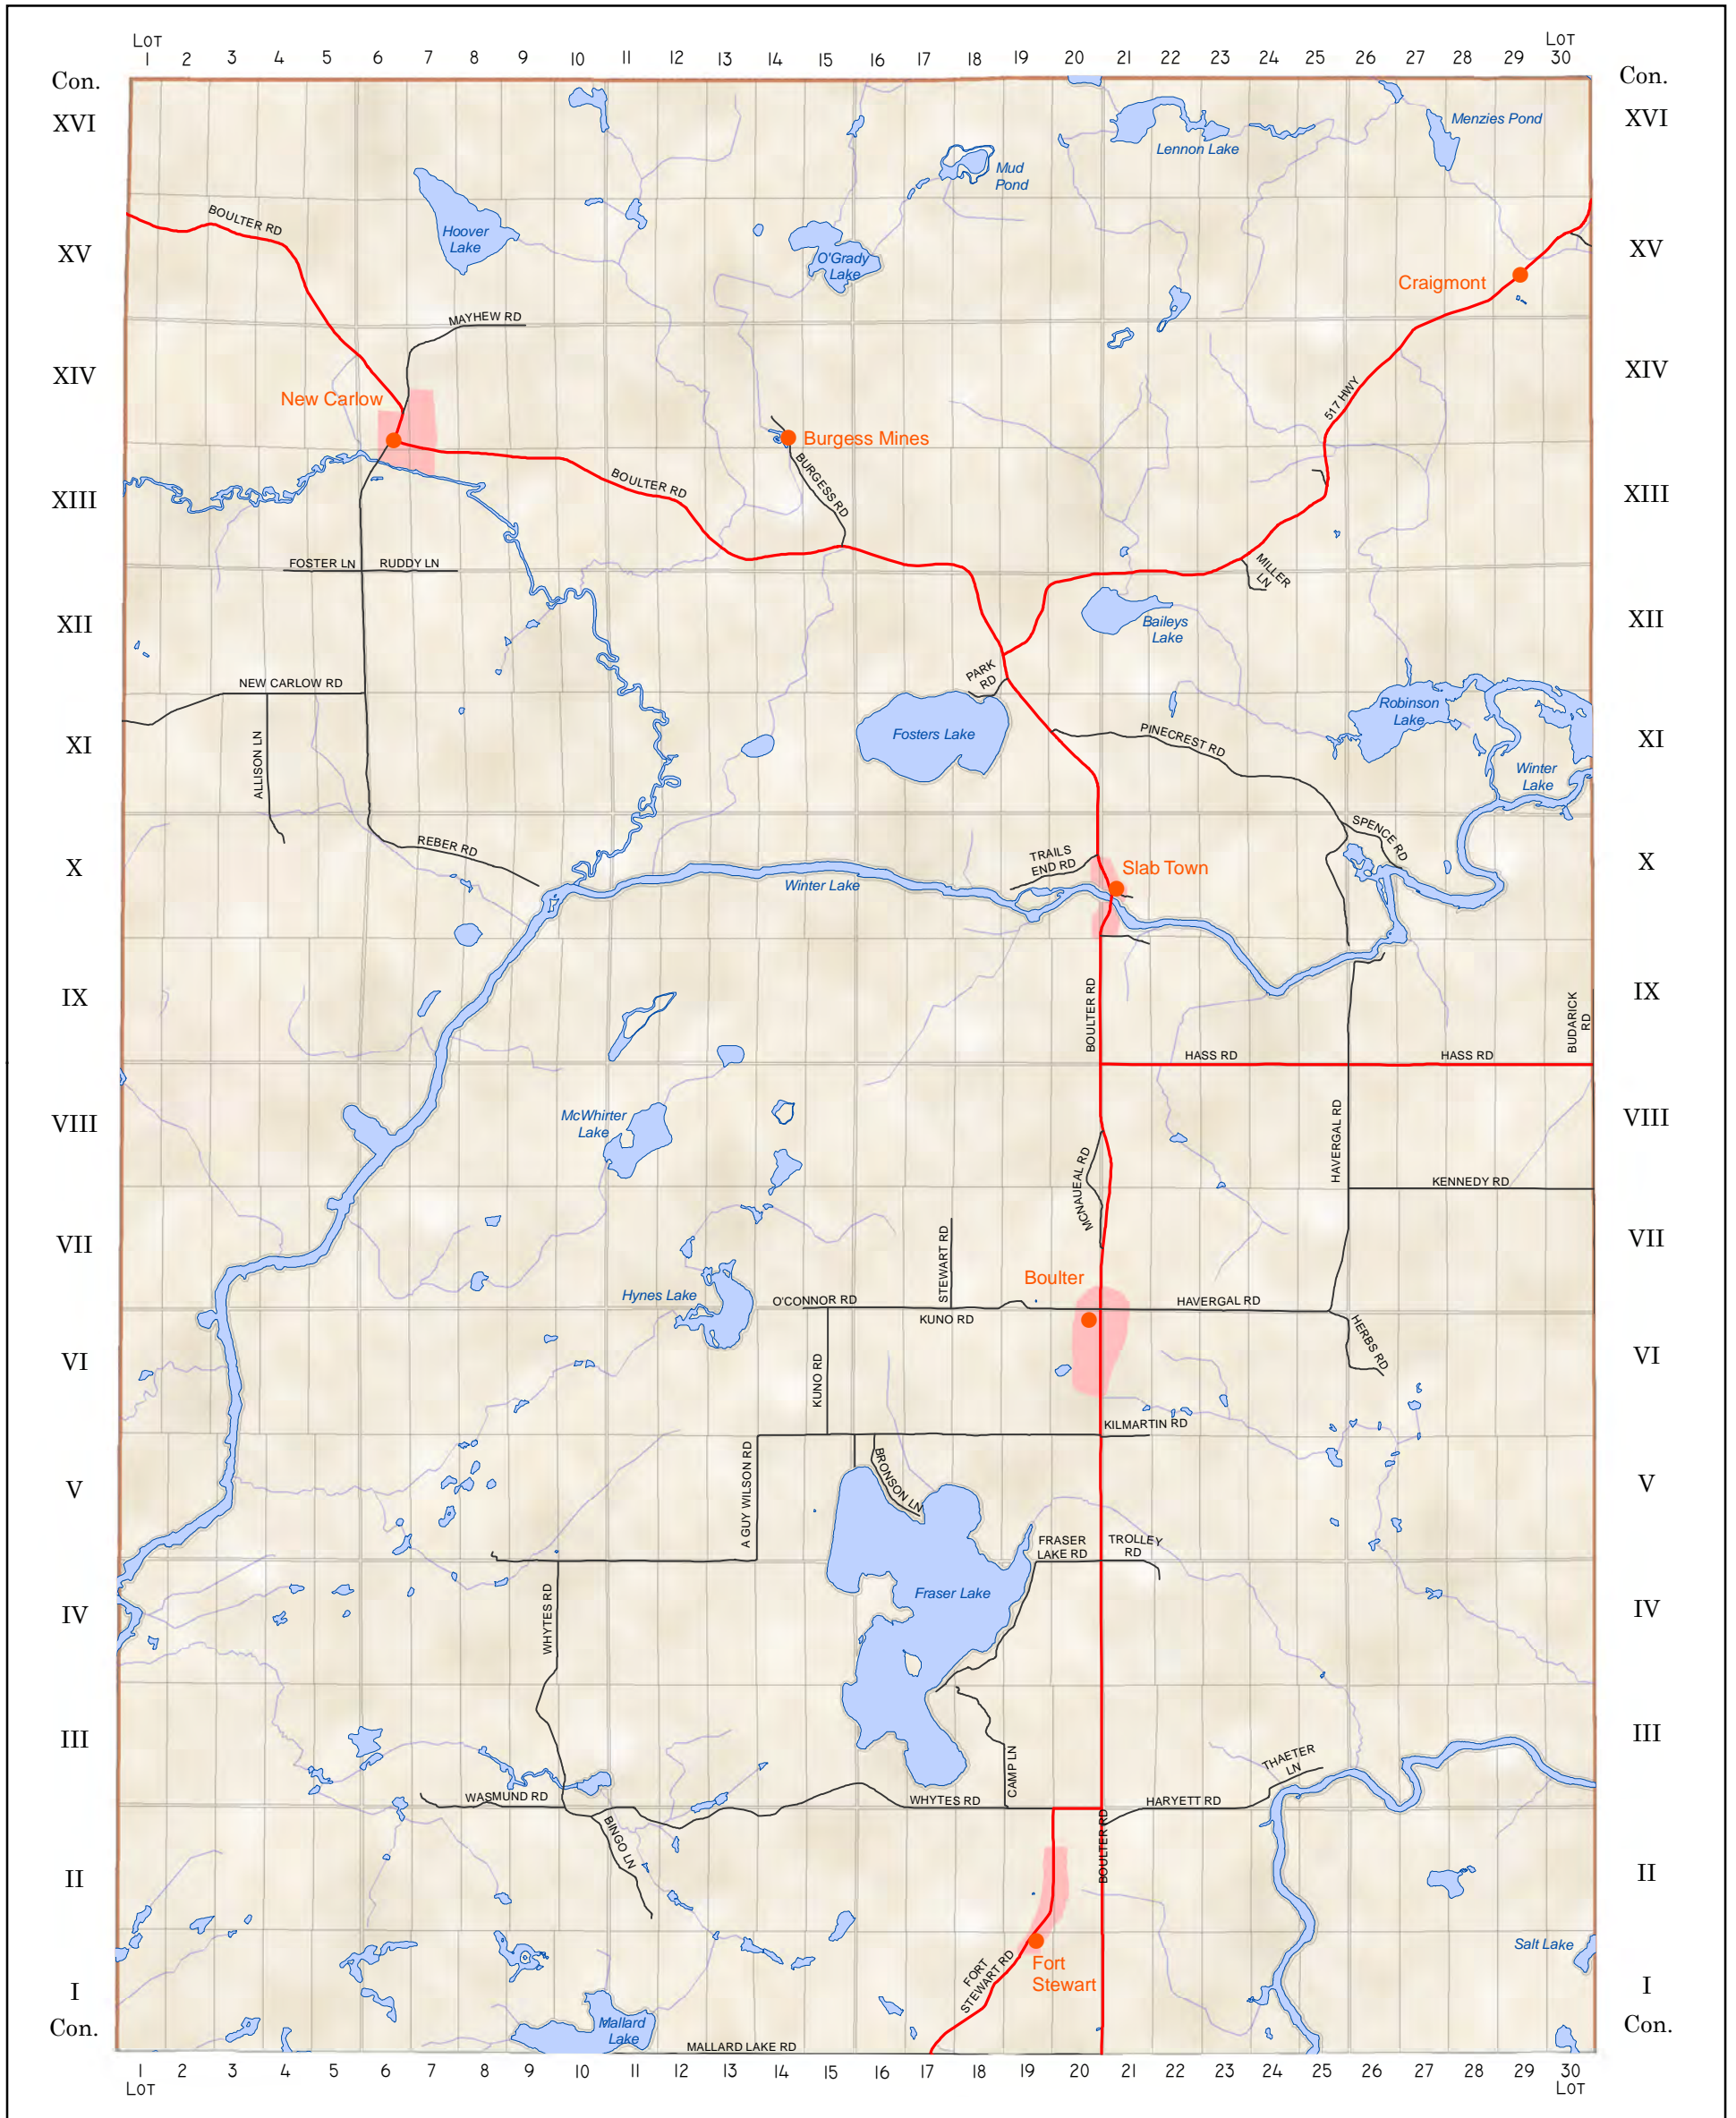

# CARLOW/MAYO (CARLOW TWP.) LOT & CONCESSION LAYOUT

LEGEND	
	MAJOR ROAD
	SECONDARY ROAD
	SETTLEMENT
	WATER
	LOT & CONCESSION
	HAMLET