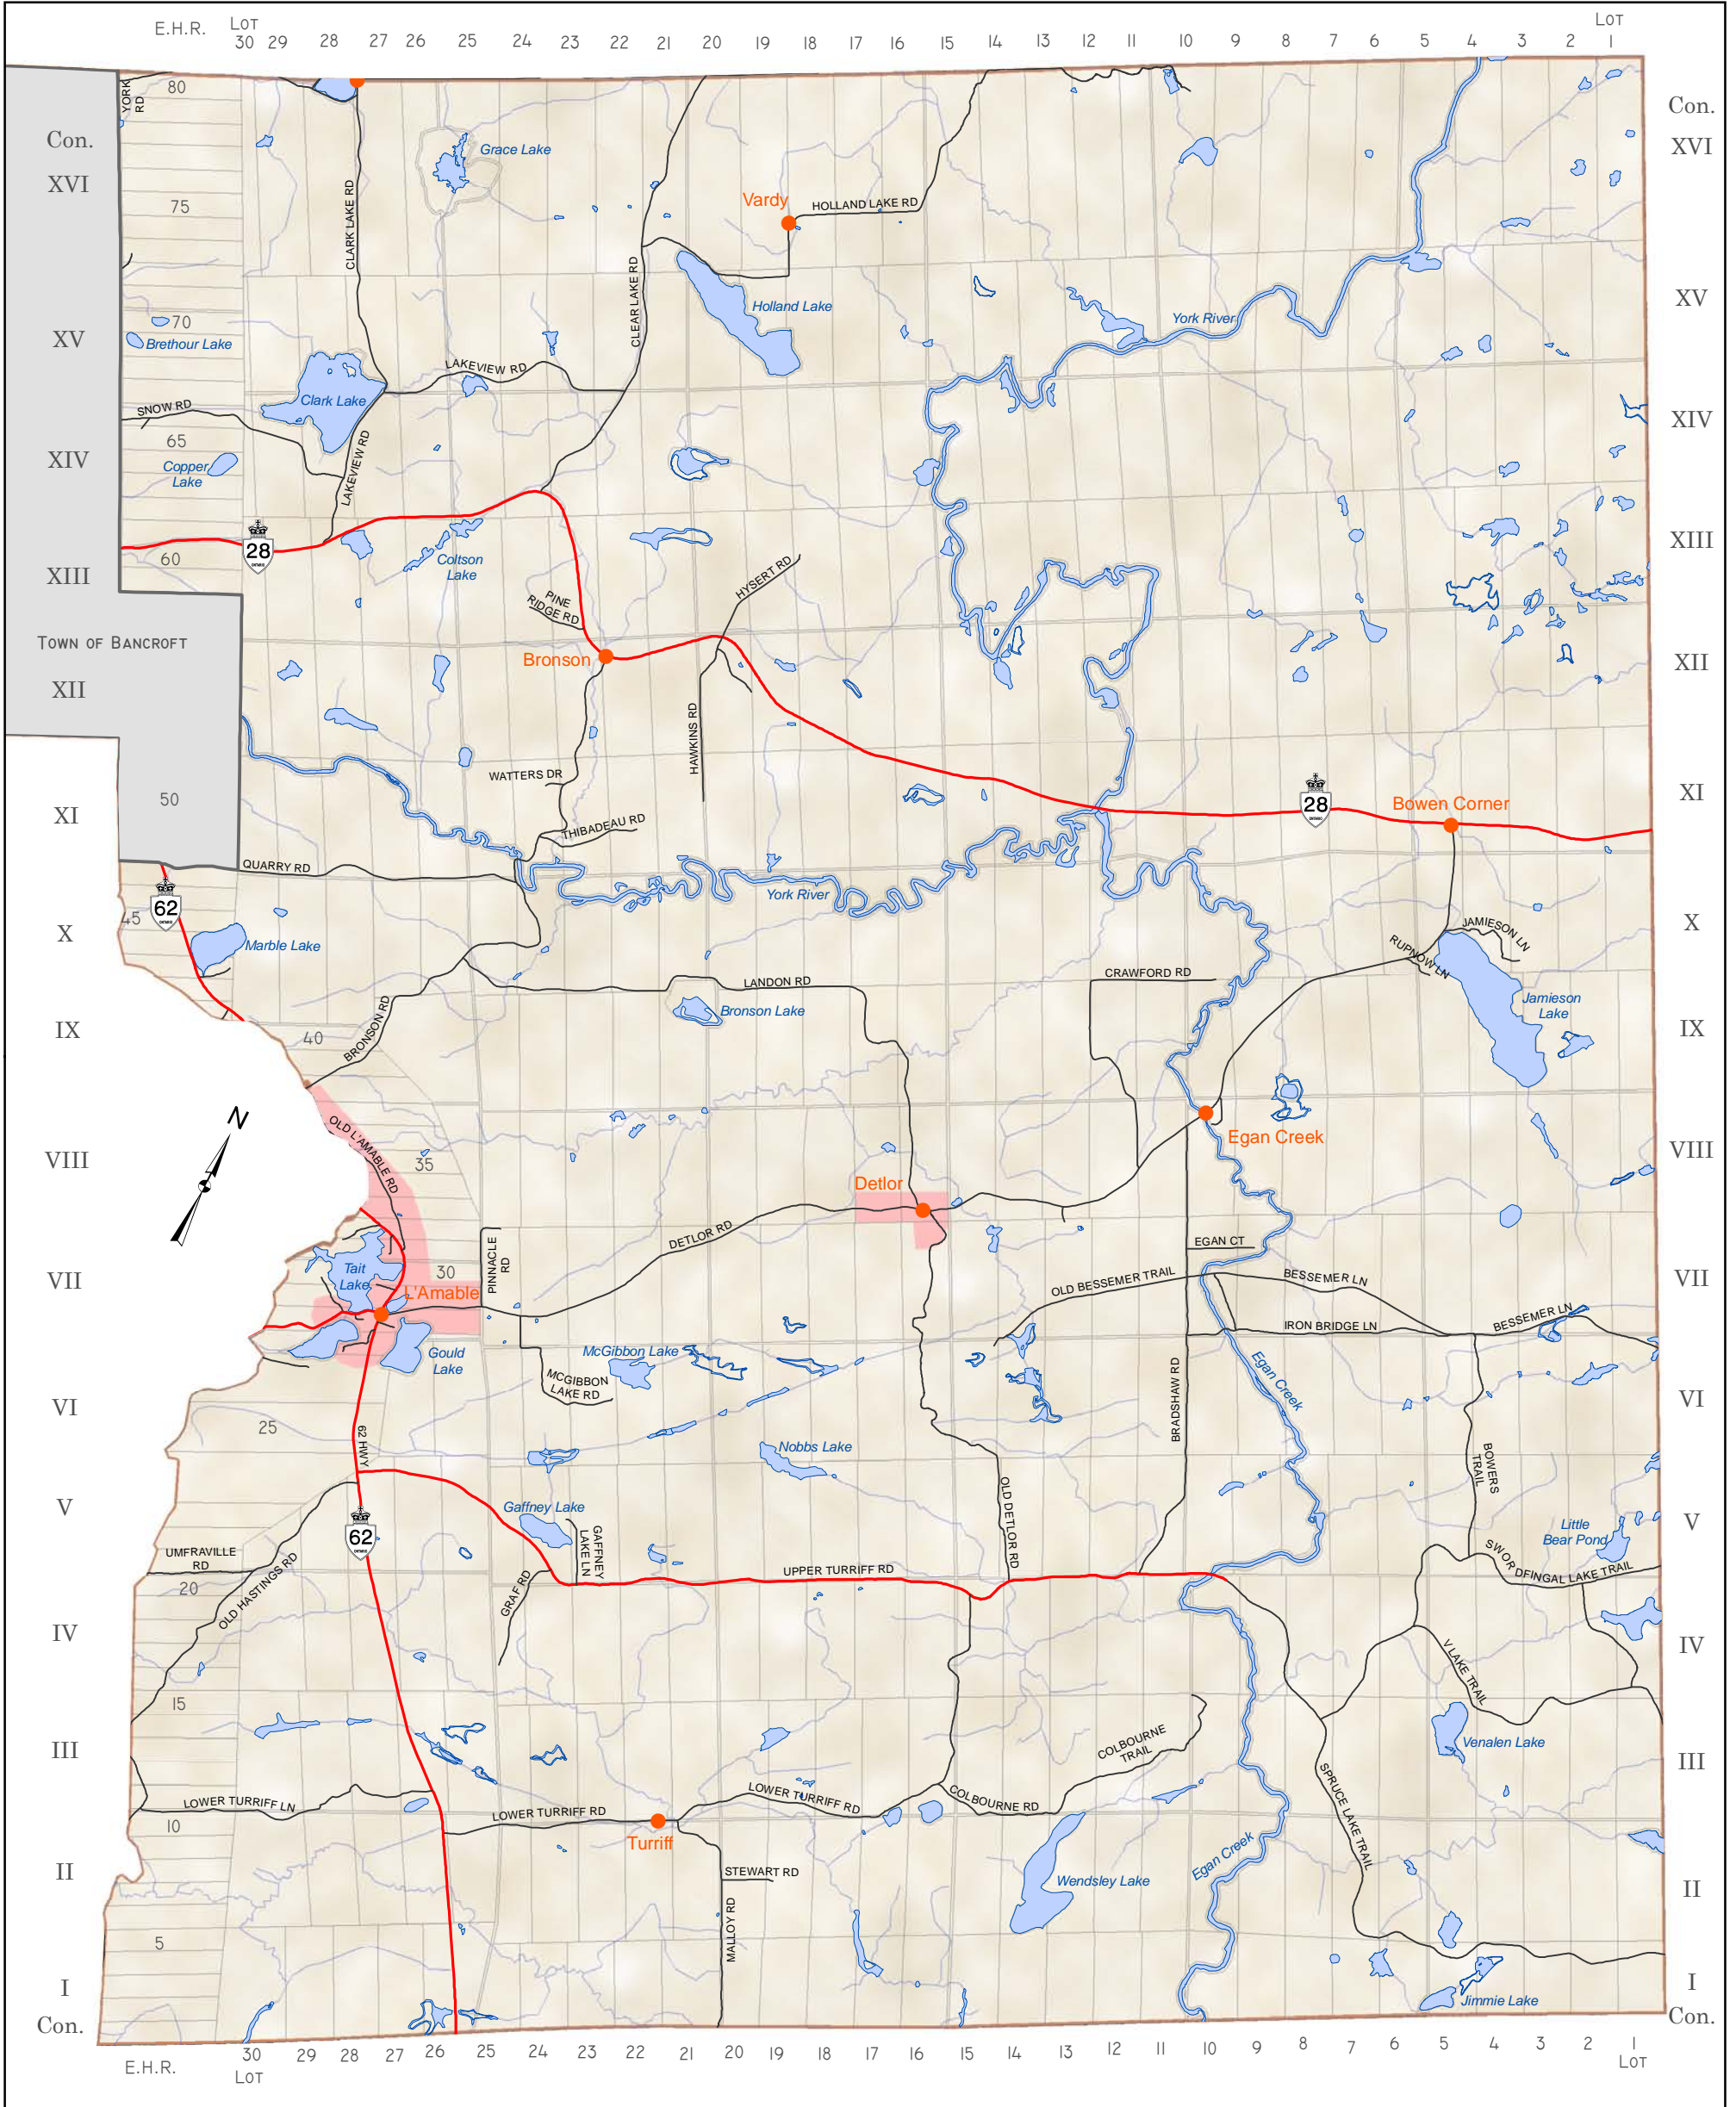

# BANCROFT (DUNGANNON TWP.) LOT & CONCESSION LAYOUT

LEGEND	
	URBAN AREA
	MAJOR ROAD
	SECONDARY ROAD
	SETTLEMENT
	WATER
	LOT & CONCESSION
	HAMLET