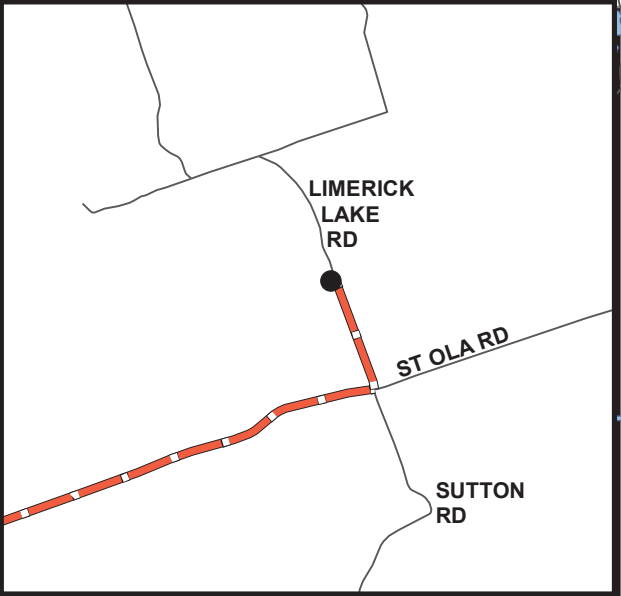

**From Highway 62**  
 From Highway 62, turn east on St. Ola Road. Follow to Limerick Lake Road and turn north. Office is at #89.

**Limerick  
 89 Limerick Lake Rd.**

613-474-2863

 From Hwy 62

0 0.250.5 1 1.5

Miles

0 0.5 1 2 3

Kilometres

Data Source: ODGE, MPAC & The County of Hastings  
 Reference: Produced by the County of Hastings with Data supplied under License by Members of the Ontario GeoSpatial Data Exchange. The County of Hastings disclaims all responsibility for errors, omissions or inaccuracies in this publication.

Producer: County of Hastings  
 Planning Department  
 Date: July 2005  
 Projection: NAD 1983 UTM  
 Zone 18