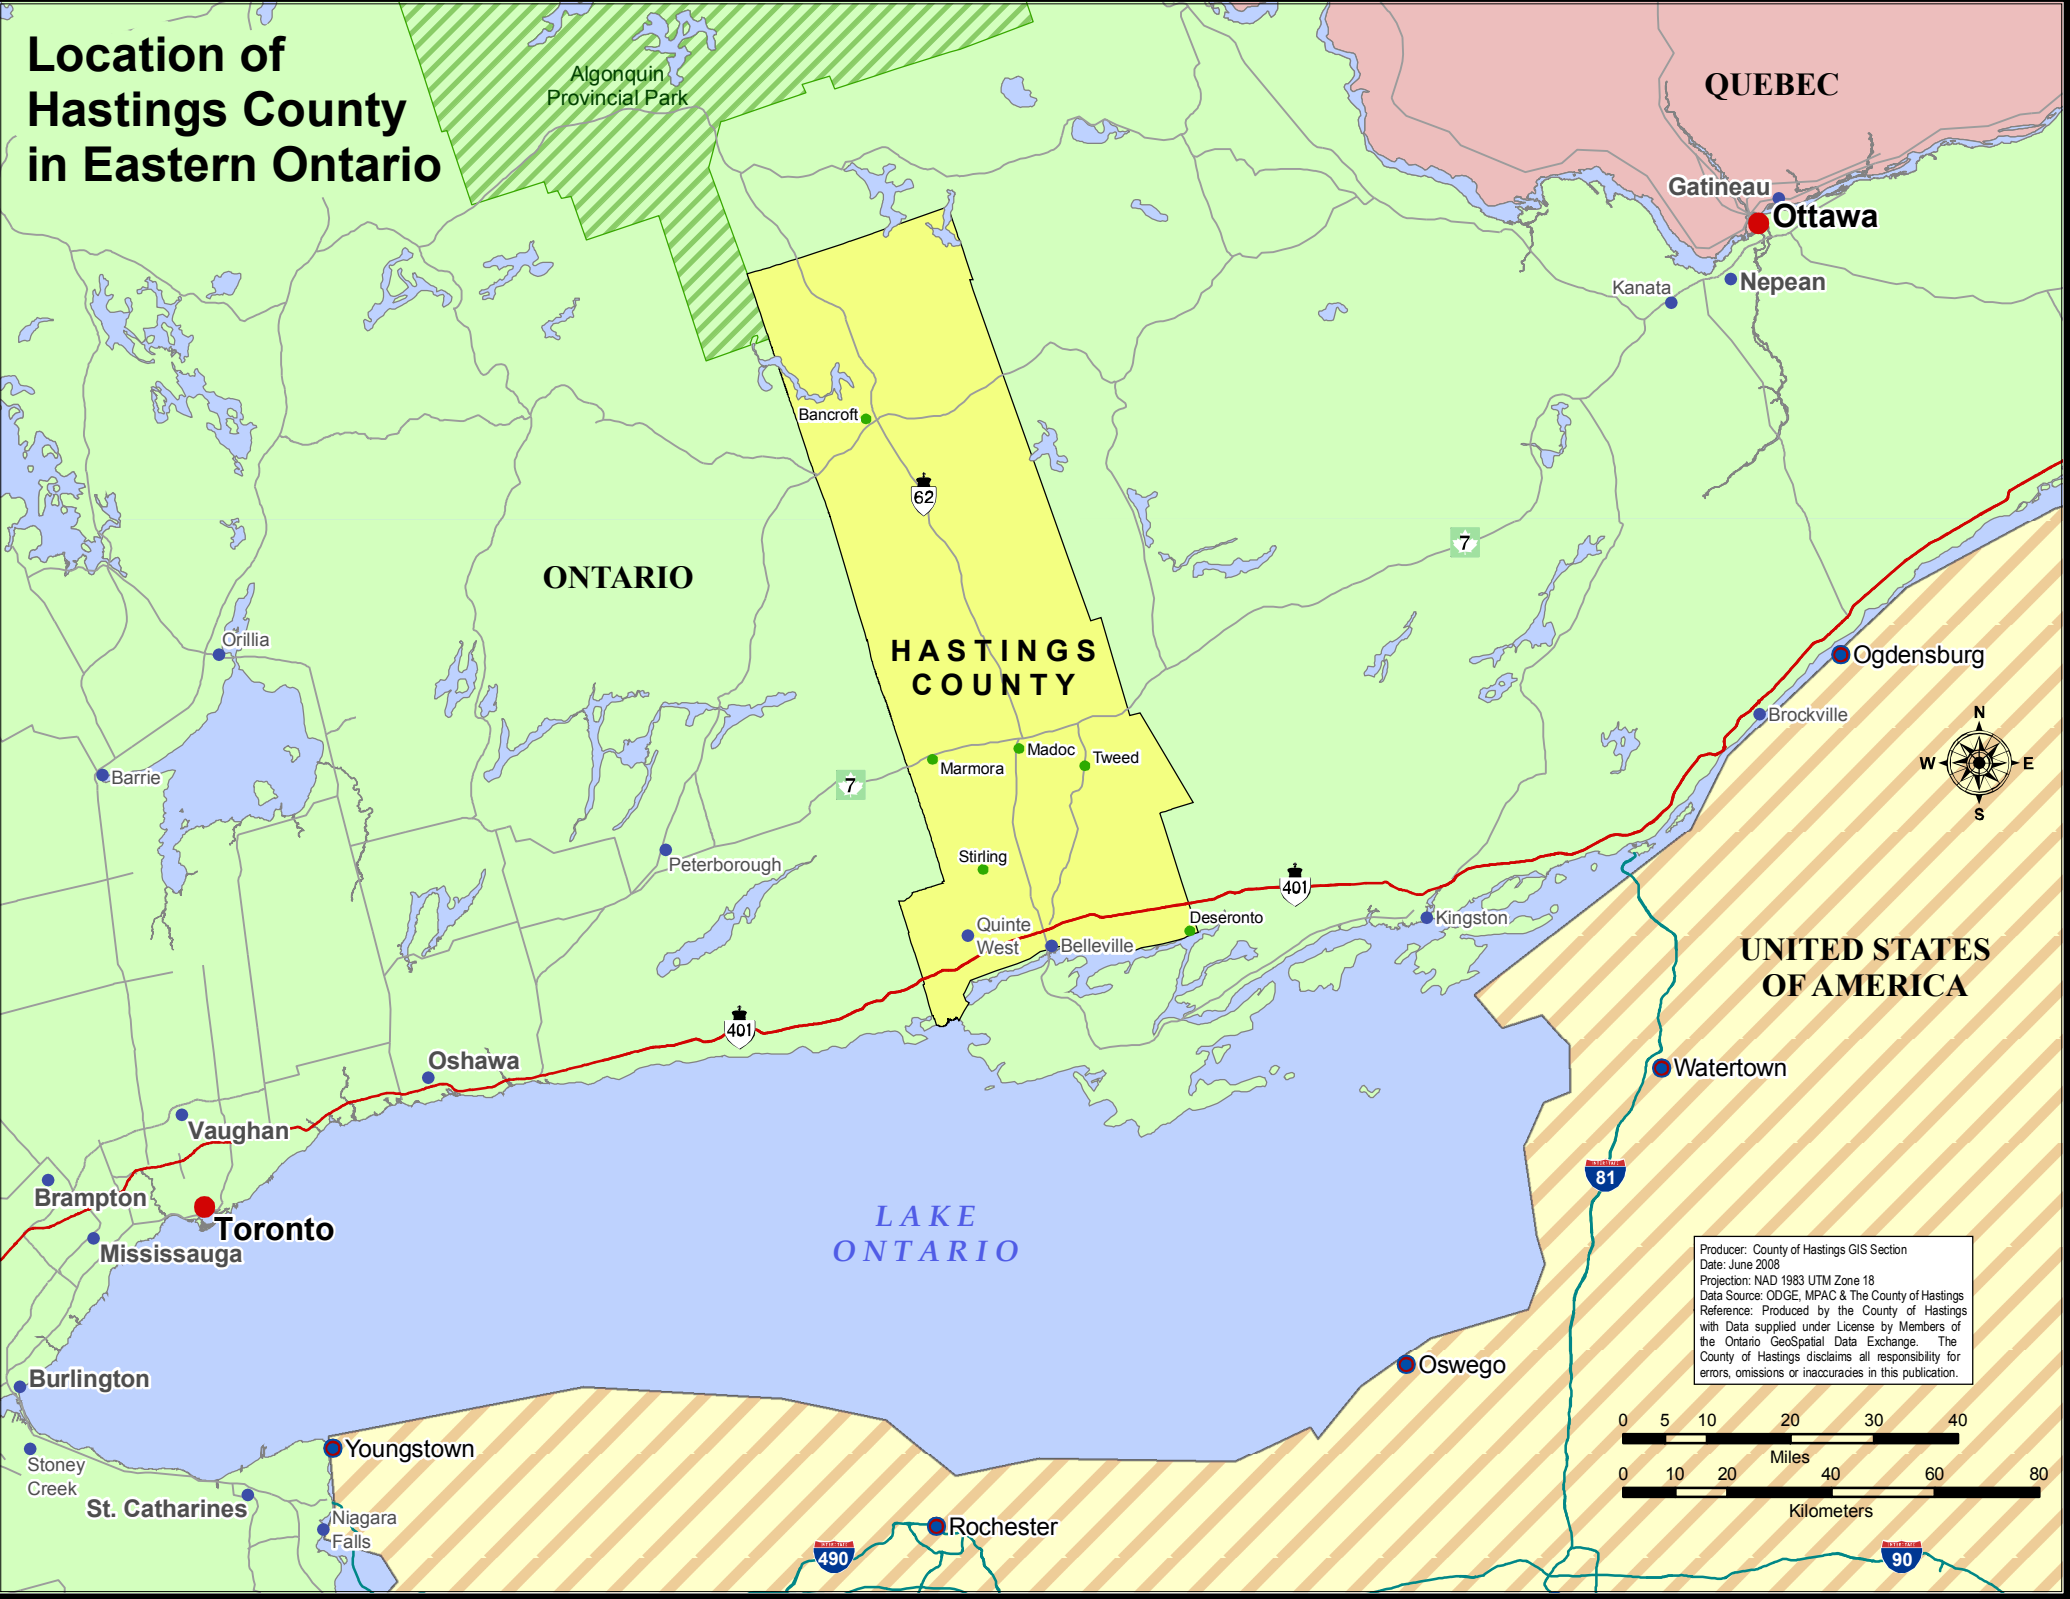

Location of Hastings County in Eastern Ontario