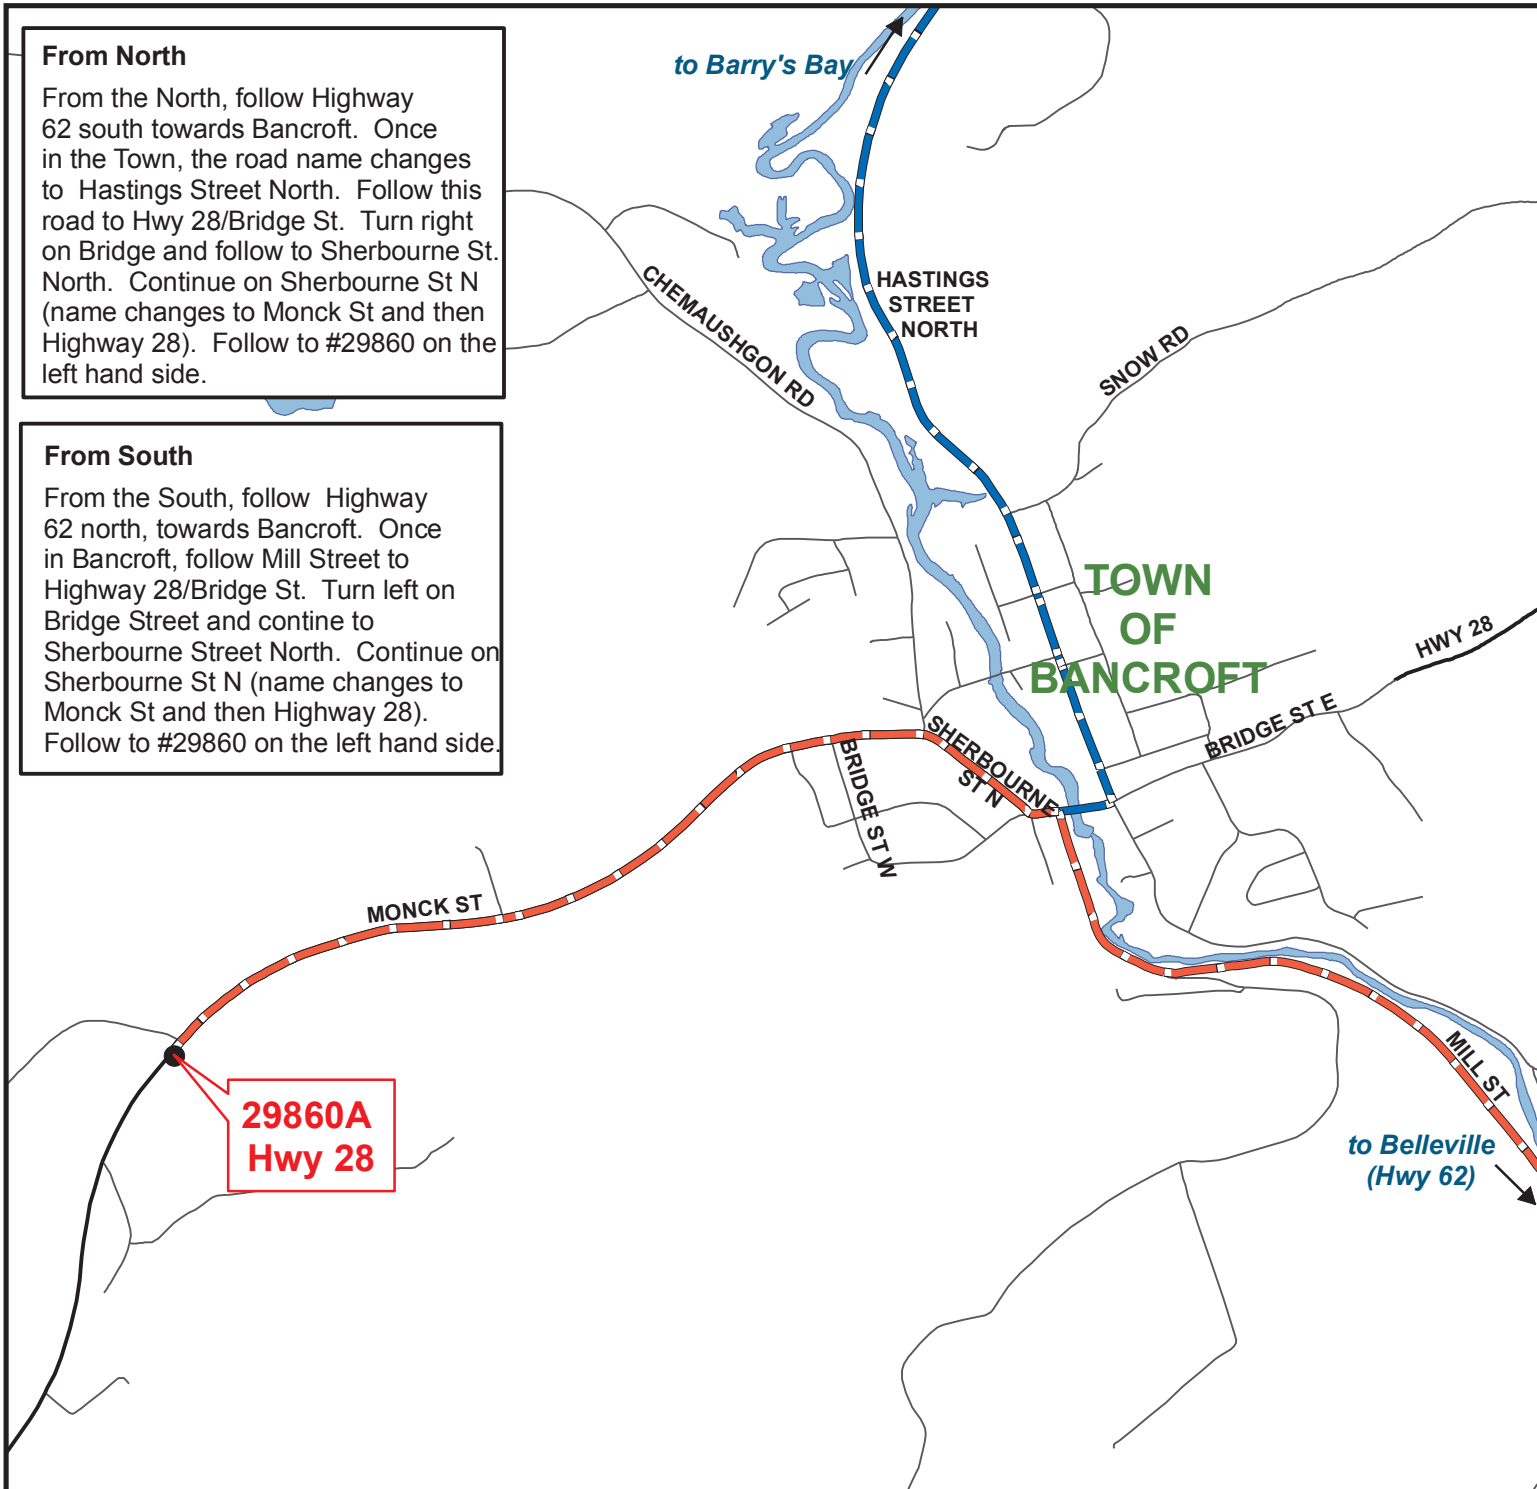

From North

From the North, follow Highway 62 south towards Bancroft. Once in the Town, the road name changes to Hastings Street North. Follow this road to Hwy 28/Bridge St. Turn right on Bridge and follow to Sherbourne St. North. Continue on Sherbourne St N (name changes to Monck St and then Highway 28). Follow to #29860 on the left hand side.

From South

From the South, follow Highway 62 north, towards Bancroft. Once in Bancroft, follow Mill Street to Highway 28/Bridge St. Turn left on Bridge Street and continue to Sherbourne Street North. Continue on Sherbourne St N (name changes to Monck St and then Highway 28). Follow to #29860 on the left hand side.

**Township of Faraday
29860A Highway 28
Faraday**

613-332-3638

-  From North
-  From South

0 0.125 0.25 0.5

Miles

0 0.25 0.5 1

Kilometres

Data Source: ODGE, MPAC & The County of Hastings
Reference: Produced by the County of Hastings with Data supplied under License by Members of the Ontario GeoSpatial Data Exchange.
The County of Hastings disclaims all responsibility for errors, omissions or inaccuracies in this publication.

Producer: County of Hastings
Planning Department
Date: July 2005
Projection: NAD 1983 UTM
Zone 18