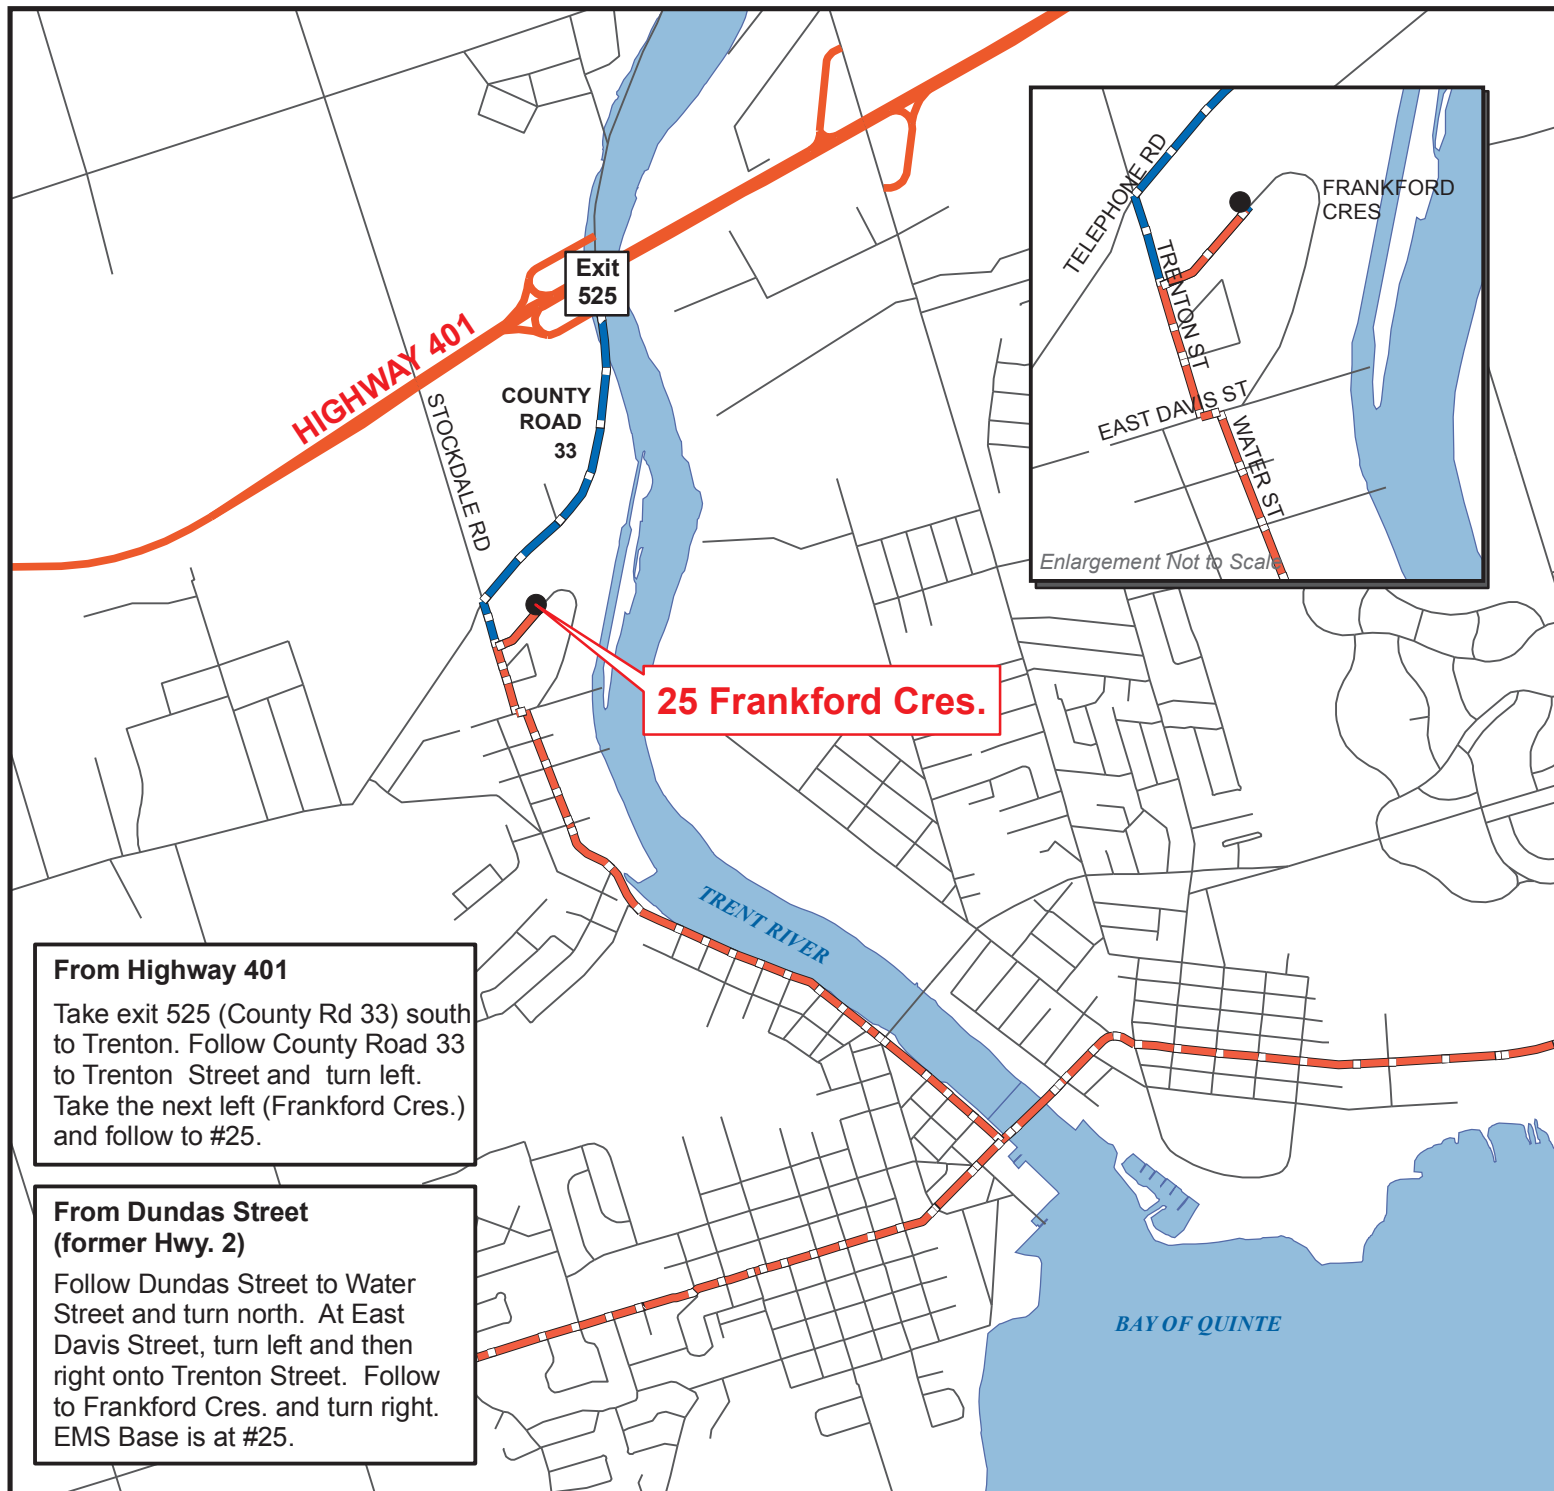

EMS Base 02 25 Frankford Cres. Quinte West

- From Dundas St (Hwy 2)
- From Highway 401

Data Source: ODGE, MPAC & The County of Hastings
Reference: Produced by the County of Hastings with Data supplied under License by Members of the Ontario GeoSpatial Data Exchange. The County of Hastings disclaims all responsibility for errors, omissions or inaccuracies in this publication.

Producer: County of Hastings
Planning Department
Date: July 2005
Projection: NAD 1983 UTM
Zone 18

25 Frankford Cres.

From Highway 401

Take exit 525 (County Rd 33) south to Trenton. Follow County Road 33 to Trenton Street and turn left. Take the next left (Frankford Cres.) and follow to #25.

From Dundas Street (former Hwy. 2)

Follow Dundas Street to Water Street and turn north. At East Davis Street, turn left and then right onto Trenton Street. Follow to Frankford Cres. and turn right. EMS Base is at #25.