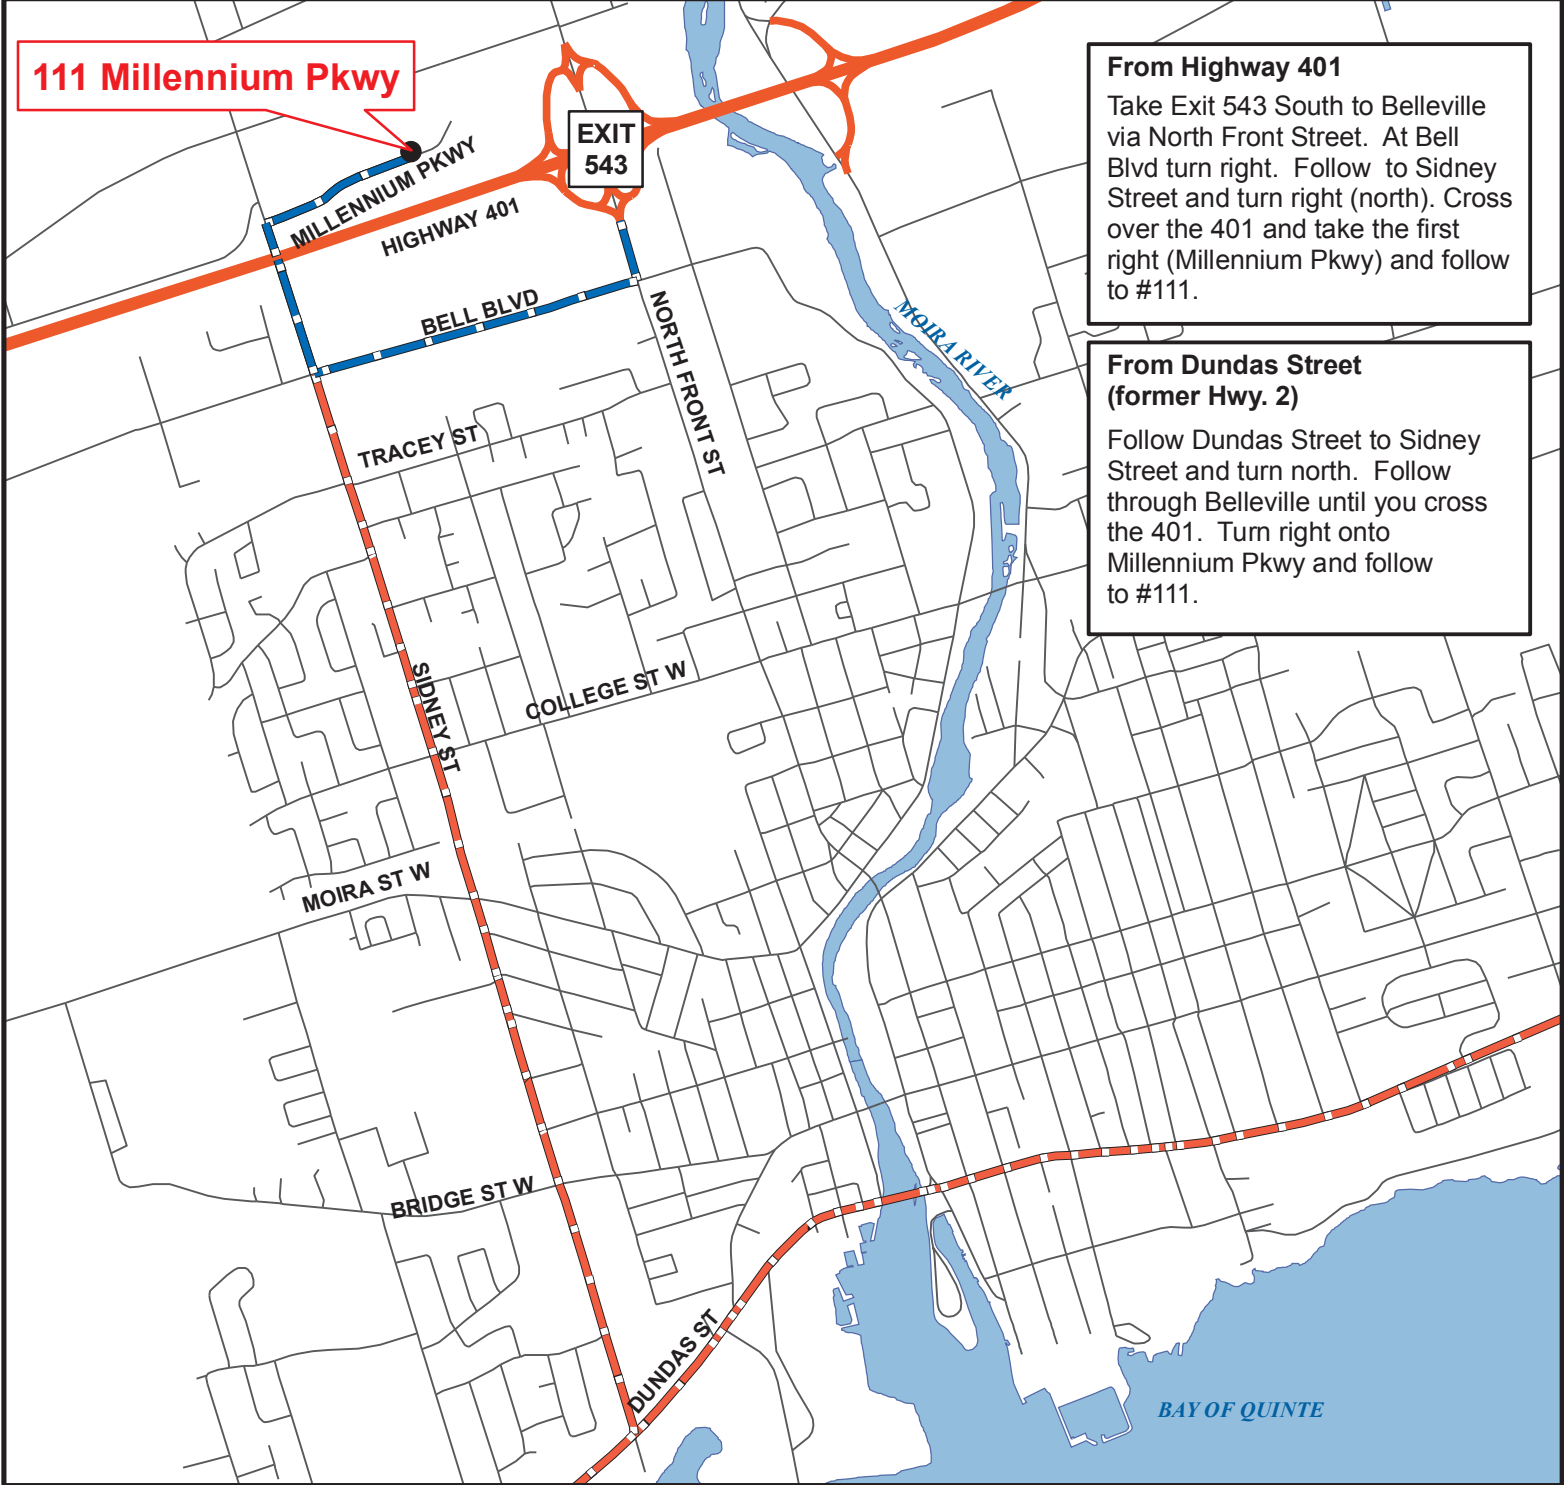

111 Millennium Pkwy

From Highway 401
Take Exit 543 South to Belleville via North Front Street. At Bell Blvd turn right. Follow to Sidney Street and turn right (north). Cross over the 401 and take the first right (Millennium Pkwy) and follow to #111.

From Dundas Street (former Hwy. 2)
Follow Dundas Street to Sidney Street and turn north. Follow through Belleville until you cross the 401. Turn right onto Millennium Pkwy and follow to #111.

**EMS Base 00
111 Millennium Pkwy
Belleville**

- From Highway 401
- From Dundas St (Hwy 2)

Data Source: ODGE, MPAC & The County of Hastings
Reference: Produced by the County of Hastings with Data supplied under License by Members of the Ontario GeoSpatial Data Exchange.
The County of Hastings disclaims all responsibility for errors, omissions or inaccuracies in this publication.