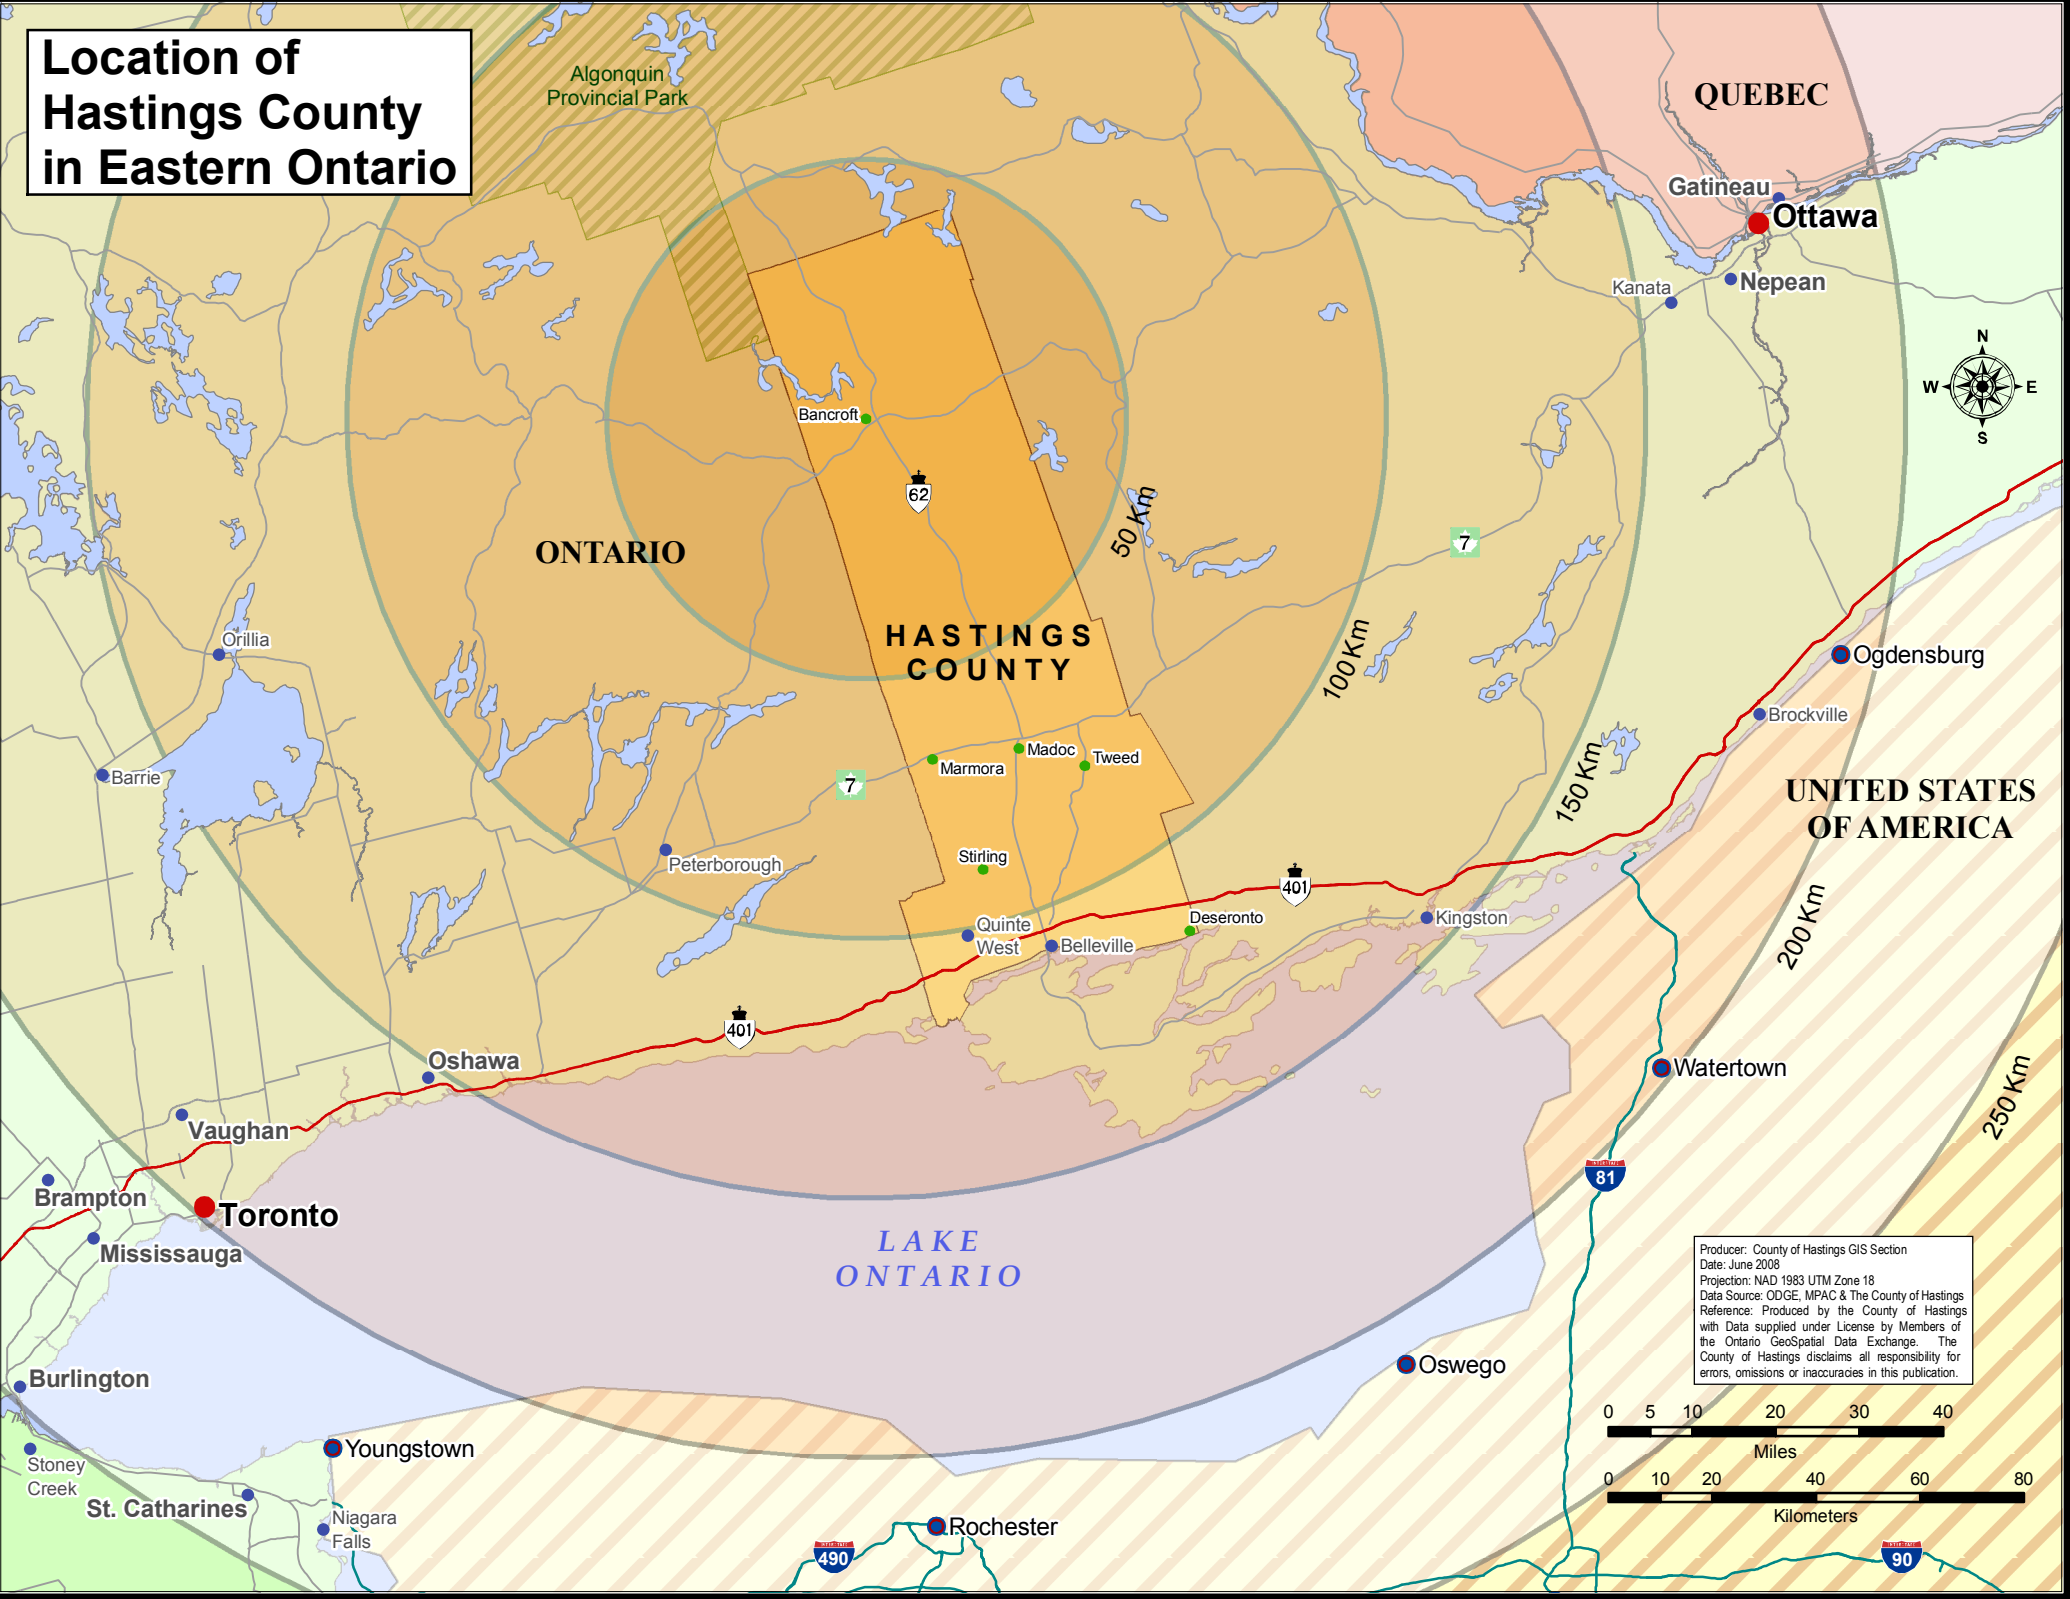

Location of Hastings County in Eastern Ontario