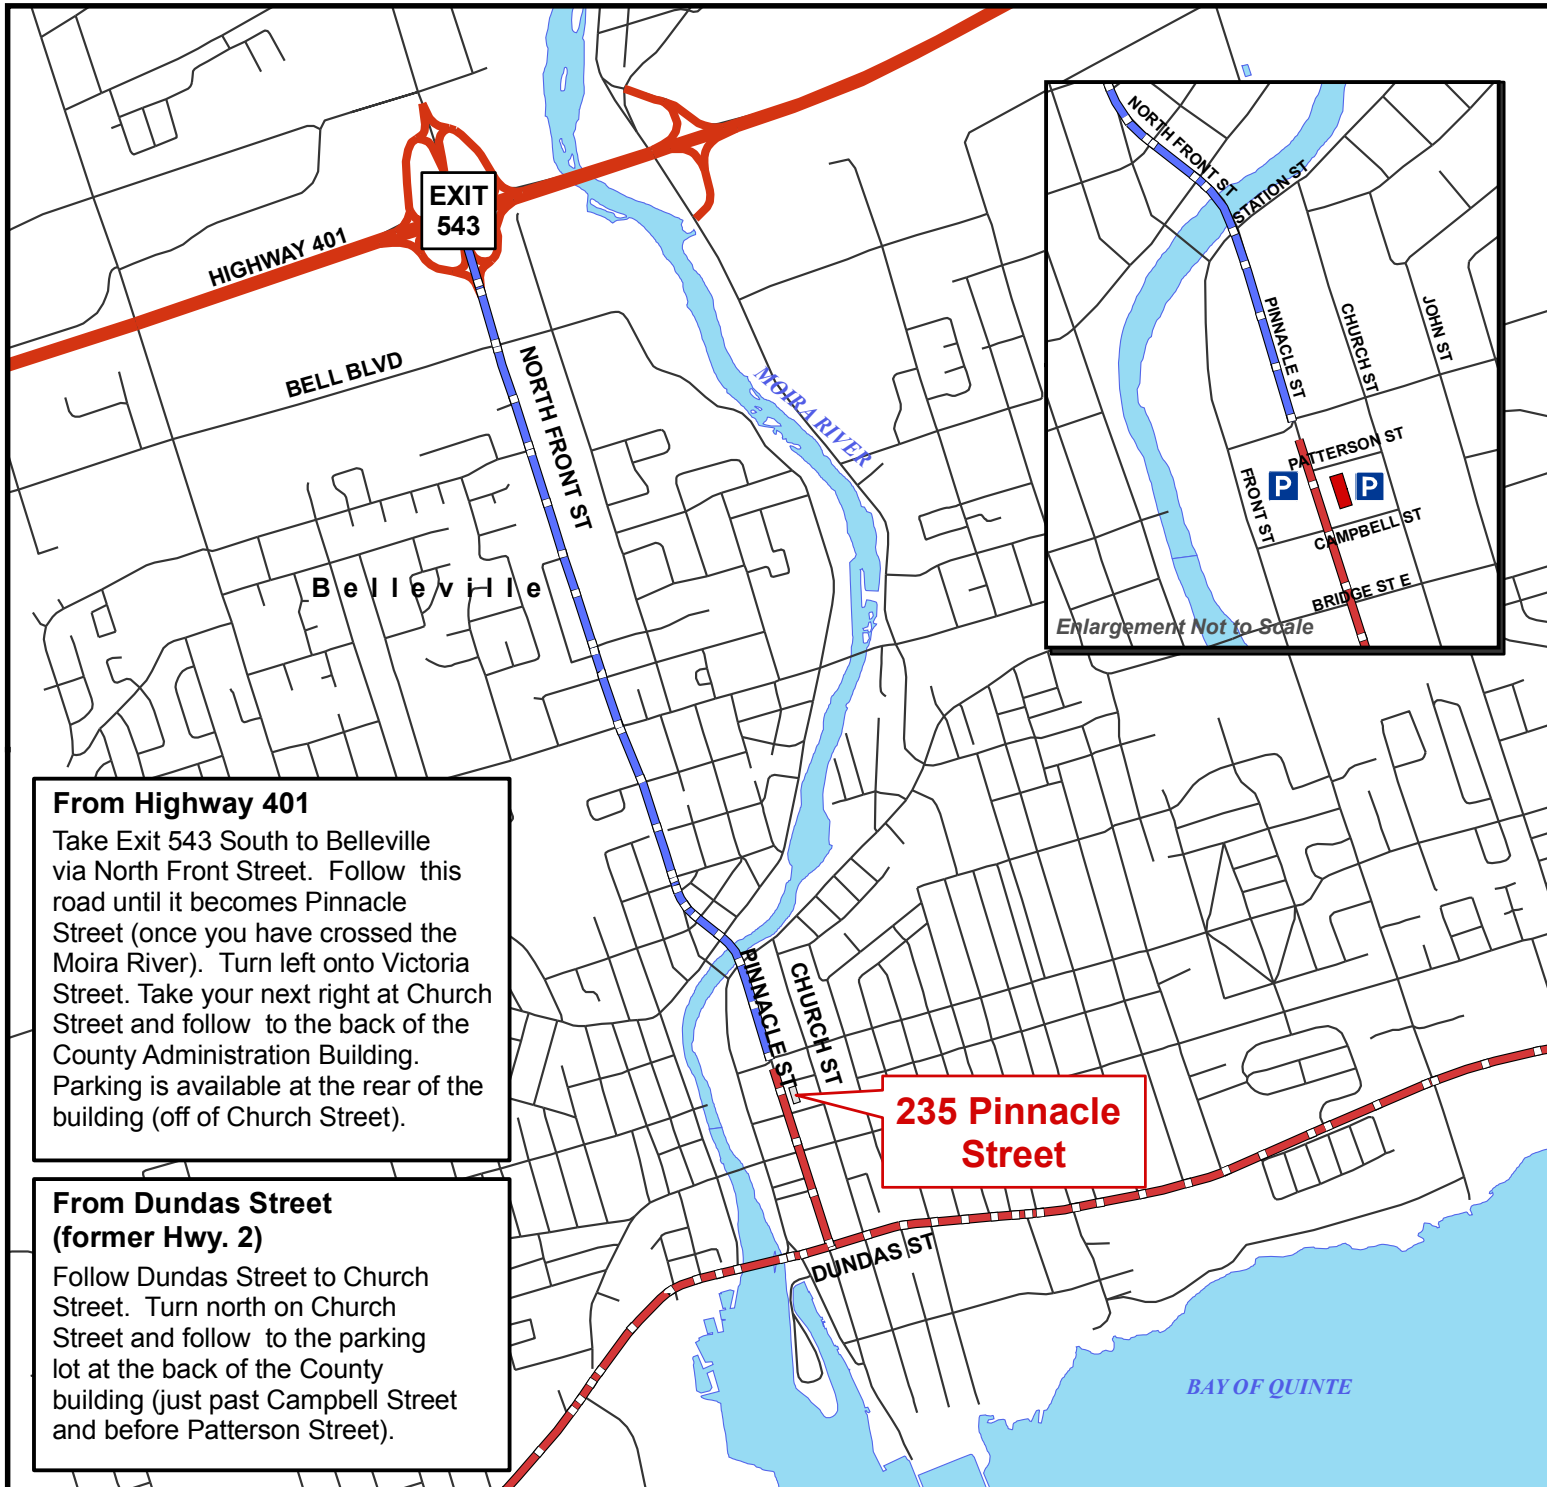

Directions to Hastings County I.T. Department

235 Pinnacle Street
Belleville, ON
613-966-1319

-  From Hwy 401
-  From Dundas St (Hwy 2)

Data Source: ODGE, MPAC & The County of Hastings
Reference: Produced by the County of Hastings with Data supplied under License by Members of the Ontario GeoSpatial Data Exchange.
The County of Hastings disclaims all responsibility for errors, omissions or inaccuracies in this publication.

Producer: County of Hastings
Planning & Development Dept.
Date: May 2008
Projection: NAD 1983 UTM
Zone 18

From Highway 401

Take Exit 543 South to Belleville via North Front Street. Follow this road until it becomes Pinnacle Street (once you have crossed the Moira River). Turn left onto Victoria Street. Take your next right at Church Street and follow to the back of the County Administration Building. Parking is available at the rear of the building (off of Church Street).

From Dundas Street (former Hwy. 2)

Follow Dundas Street to Church Street. Turn north on Church Street and follow to the parking lot at the back of the County building (just past Campbell Street and before Patterson Street).

**235 Pinnacle
Street**