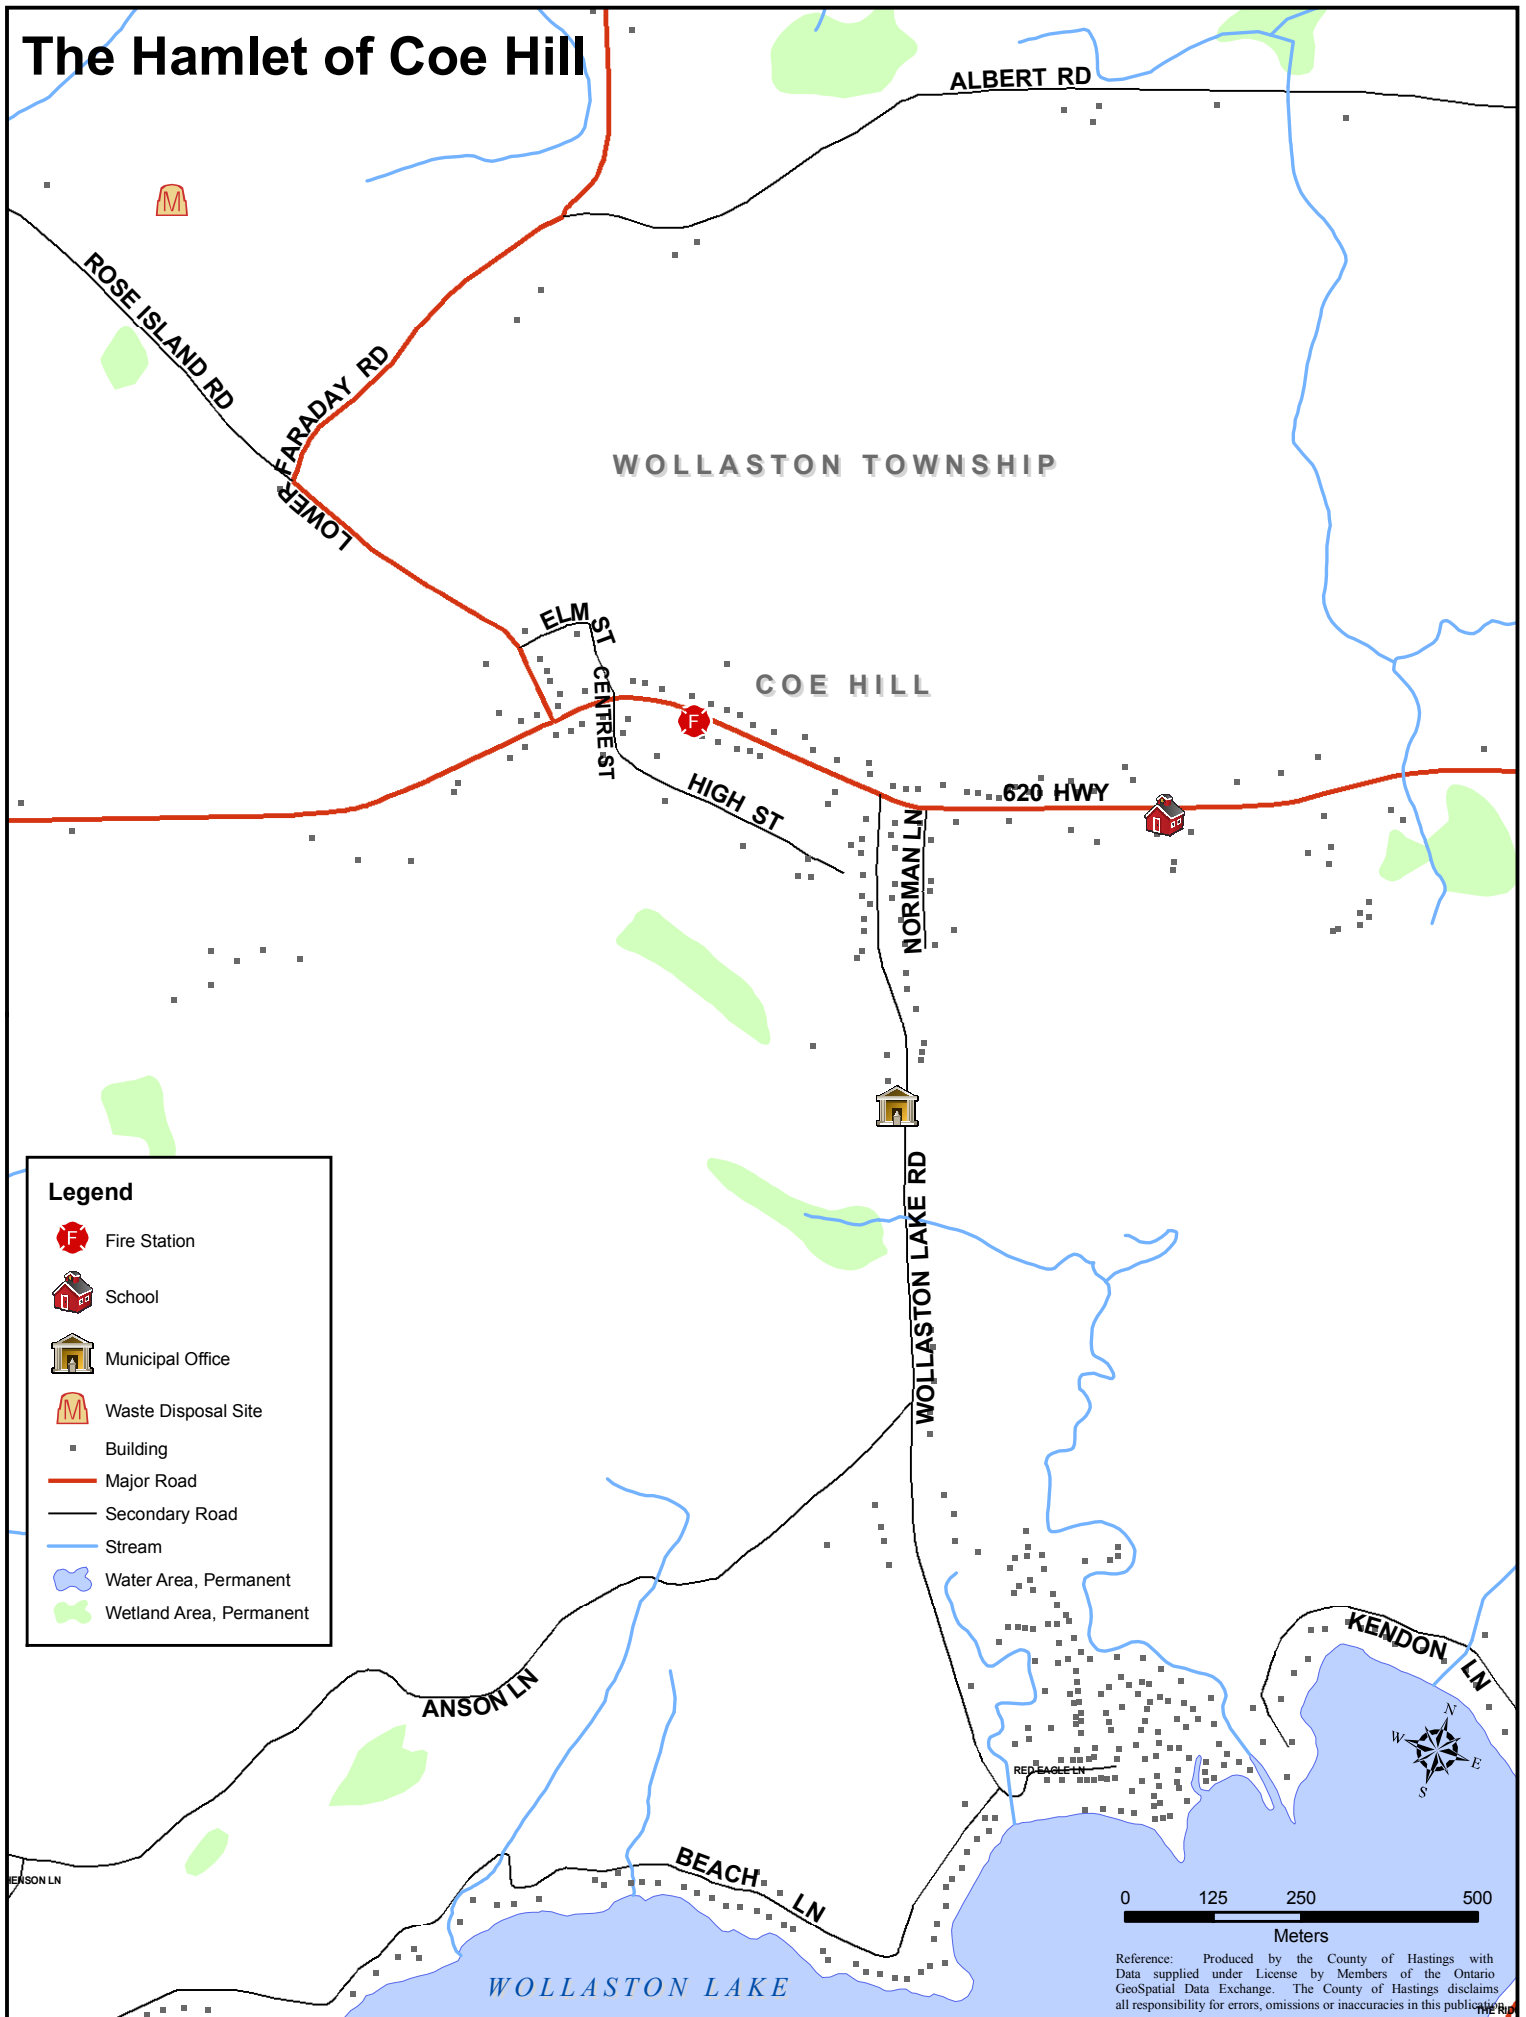

The Hamlet of Coe Hill

Legend

-  Fire Station
-  School
-  Municipal Office
-  Waste Disposal Site
-  Building
-  Major Road
-  Secondary Road
-  Stream
-  Water Area, Permanent
-  Wetland Area, Permanent

0 125 250 500
Meters

Reference: Produced by the County of Hastings with Data supplied under License by Members of the Ontario GeoSpatial Data Exchange. The County of Hastings disclaims all responsibility for errors, omissions or inaccuracies in this publication.