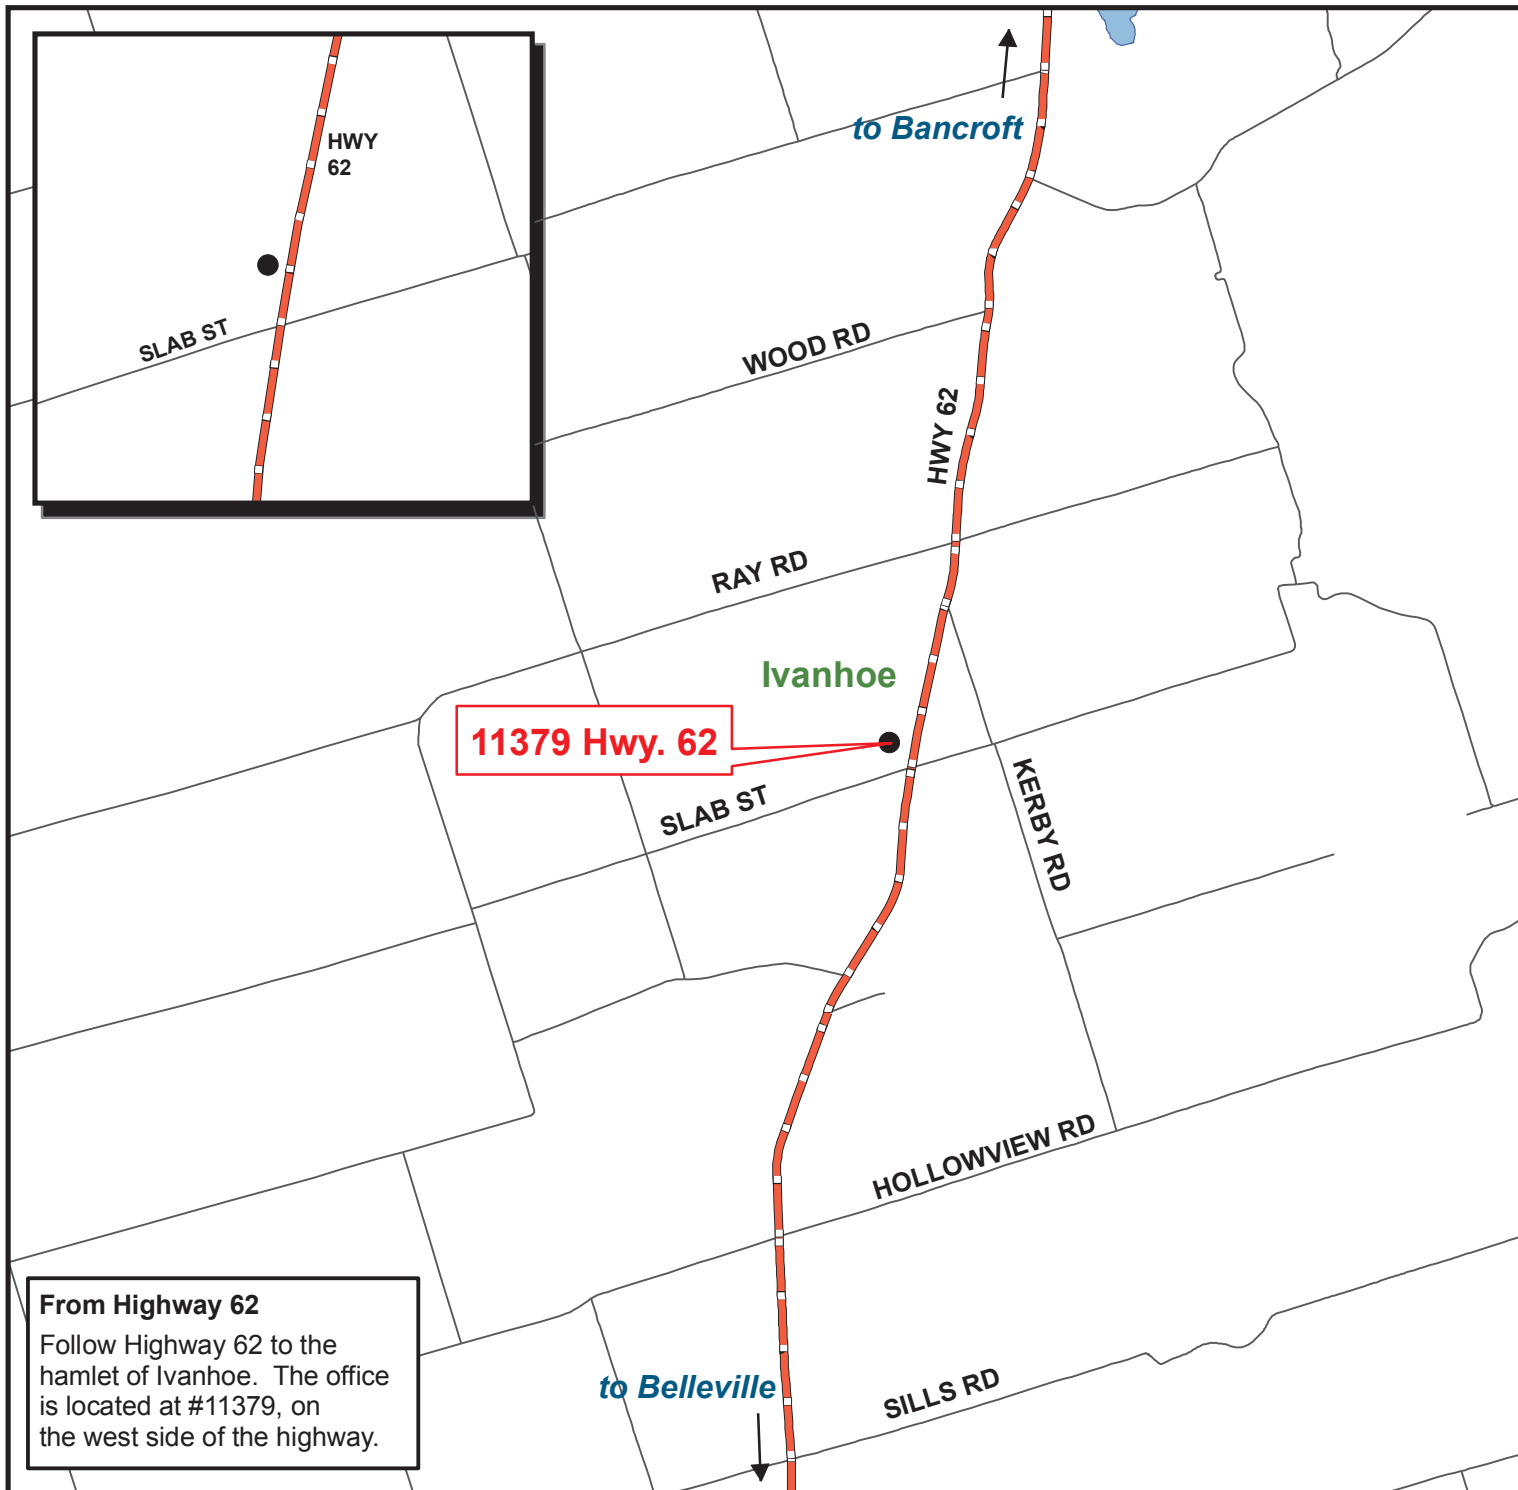

**Centre Hastings
11379 Highway 62
Ivanhoe, Ontario**

613-473-4030

 From Highway 62

Data Source: ODGE, MPAC & The County of Hastings
Reference: Produced by the County of Hastings with Data supplied under License by Members of the Ontario GeoSpatial Data Exchange. The County of Hastings disclaims all responsibility for errors, omissions or inaccuracies in this publication.

Producer: County of Hastings
Planning Department
Date: July 2005
Projection: NAD 1983 UTM
Zone 18

From Highway 62
Follow Highway 62 to the hamlet of Ivanhoe. The office is located at #11379, on the west side of the highway.